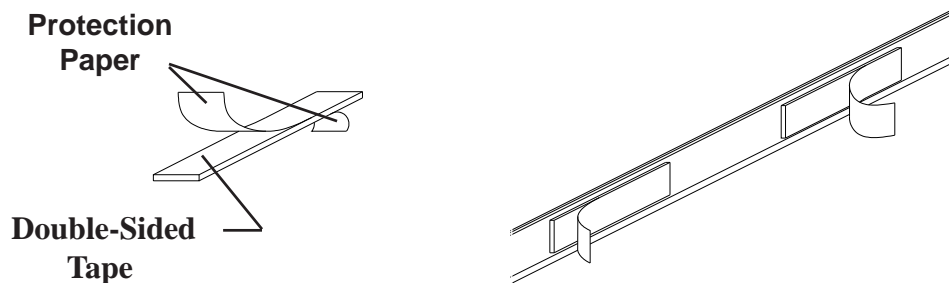

Best-Rite 1" x 36" Natural Cork Bulletin Bars - 12pk

Instruction Manual

Provided by

MyBinding.com

When Image Matters.

Call Us at 1-800-944-4573

Best-Rite Bulletin Bar Installation Instruction

Permanent Mounting Instructions:

Peel one side of the protective paper from the double-sided tape and apply to the back of the bulletin bar. Press firmly in place. Peel the second side's protective paper off and apply the bulletin bar to a smooth, flat surface.

Magnetic Mounting Instructions:

Peel one side of the protective paper from the double-sided tape and apply to the back of the bulletin bar. Press firmly in place. Peel the second side's protective paper off and mount the magnetic strip to the tape with the grooved side down. Position the bulletin bar onto your magnet attracting surface.