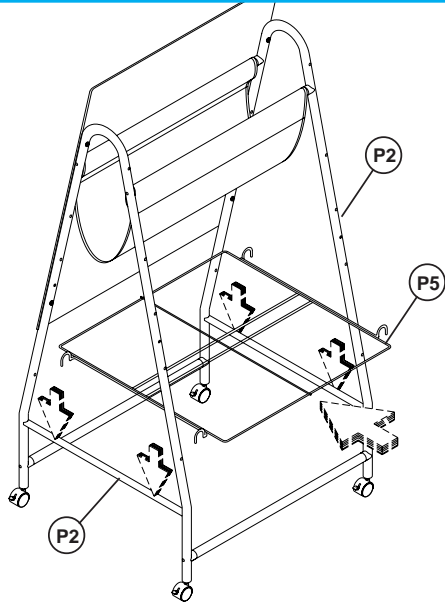

BEST-RITE®

"It's A Better Board"