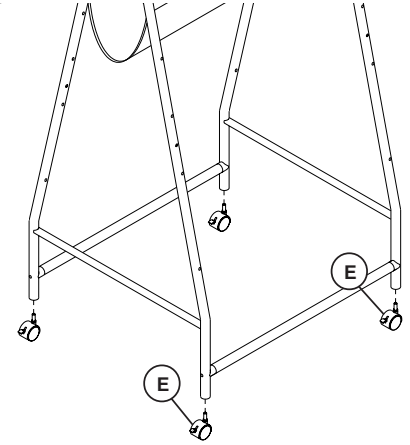

Best-Rite Middle Rack

***with 2 Tubs for Storage
Wheasel Mobile Easel***

Instruction Manual

Provided by

MyBinding.com
When Image Matters.

Call Us at 1-800-944-4573

1 Insert 2 Crossbraces (P4) Through Nylon Shelf (P3) as shown

2 Attach 4 Crossbraces (P4), 2 with Nylon Shelf (P3) to Leg Assemblies (P2).

3 Use 8 Plastic Tube Connectors (D)

4 Install 4 Locking Casters (D). Use Caster Wrench (G) to tighten casters.

5 Attach Markerboard (P1).

Tighten screws using Allen Wrench (F).

Parts List

P1	Board	1 EA
P2	Leg	2 EA
P3	Nylon Shelf	1 EA
P4	Crossbrace	4 EA
P5	Wire Rack	1 EA
P6	Storage Tub	4 EA

Hardware List

A	Screw M6 X 46mm	8 EA
A1	Screw M6 X 25mm	4 EA
B	Flat Washer 22mm	4 EA
C	Interior Threaded Post M6 X 18mm	4 EA
D	Plastic Tube Connector	4 EA
E	2" Locking Caster	4 EA
F	Allen Wrench	2 EA
G	Caster Wrench	1 EA

BEST-RITE®

"It's A Better Board"

OPTIONAL STORAGE TUBS Storage Wheasel

Parts List			
OP1		Storage Tub	2 EA
OP2		Metal Rail	2 EA
OA		Screw M6 X 18mm	4 EA
OB		Allen Wrench	1 EA

1 Attach Metal Rails (OP2).
Tighten Screws using Allen Wrench (OB).