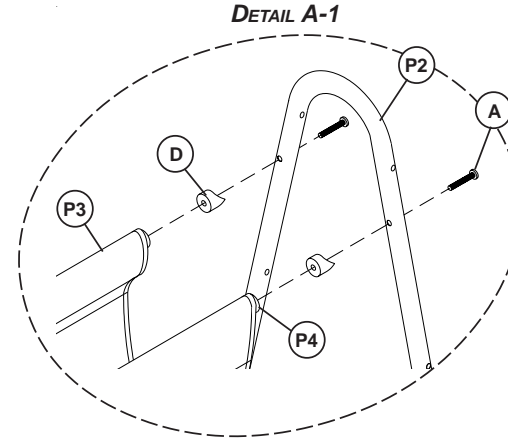

Best-Rite Middle Rack

***with 2 Tubs for Storage
Wheasel Mobile Easel***

Instruction Manual

Provided by

MyBinding.com
When Image Matters.

Call Us at 1-800-944-4573

1 Insert 2 Crossbraces (P4) Through Nylon Shelf (P3) as shown

2 Attach 4 Crossbraces (P4), 2 with Nylon Shelf (P3) to Leg Assemblies (P2).

3 Use 8 Plastic Tube Connectors (D)

4 Install 4 Locking Casters (D). Use Caster Wrench (G) to tighten casters.

5 Attach Markerboard (P1).

Tighten screws using Allen Wrench (F).

Parts List

P1	Board	1 EA
P2	Leg	2 EA
P3	Nylon Shelf	1 EA
P4	Crossbrace	4 EA
P5	Wire Rack	1 EA
P6	Storage Tub	4 EA

Hardware List

A	Screw M6 X 46mm	8 EA
A1	Screw M6 X 25mm	4 EA
B	Flat Washer 22mm	4 EA
C	Interior Threaded Post M6 X 18mm	4 EA
D	Plastic Tube Connector	4 EA
E	2" Locking Caster	4 EA
F	Allen Wrench	2 EA
G	Caster Wrench	1 EA

BEST-RITE®

"It's A Better Board"

OPTIONAL STORAGE TUBS Storage Wheasel

Parts List			
OP1		Storage Tub	2 EA
OP2		Metal Rail	2 EA
OA		Screw M6 X 18mm	4 EA
OB		Allen Wrench	1 EA

1 Attach Metal Rails (OP2).
Tighten Screws using Allen Wrench (OB).