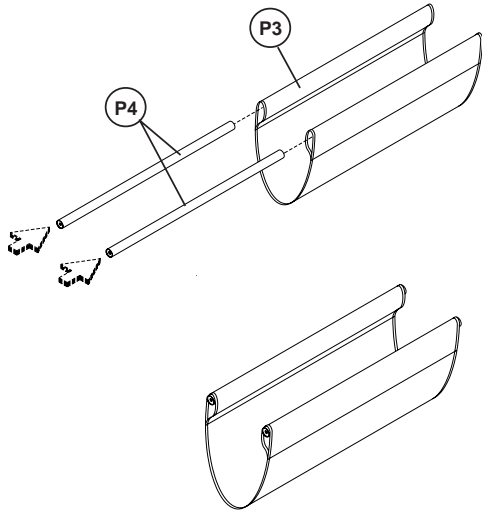

Best-Rite Middle Rack

***with 2 Tubs for Storage
Wheasel Mobile Easel***

Instruction Manual

Provided by

MyBinding.com
When Image Matters.

Call Us at 1-800-944-4573

1 Insert 2 Crossbraces (P4) Through Nylon Shelf (P3) as shown

2 Attach 4 Crossbraces (P4), 2 with Nylon Shelf (P3) to Leg Assemblies (P2).

3 Use 8 Plastic Tube Connectors (D)

4 Install 4 Locking Casters (D). Use Caster Wrench (G) to tighten casters.

5 Attach Markerboard (P1).

Tighten screws using Allen Wrench (F).

Parts List

P1	Board	1 EA
P2	Leg	2 EA
P3	Nylon Shelf	1 EA
P4	Crossbrace	4 EA
P5	Wire Rack	1 EA
P6	Storage Tub	4 EA

Hardware List

A	Screw M6 X 46mm	8 EA
A1	Screw M6 X 25mm	4 EA
B	Flat Washer 22mm	4 EA
C	Interior Threaded Post M6 X 18mm	4 EA
D	Plastic Tube Connector	4 EA
E	2" Locking Caster	4 EA
F	Allen Wrench	2 EA
G	Caster Wrench	1 EA

BEST-RITE®

"It's A Better Board"

OPTIONAL STORAGE TUBS Storage Wheasel

Parts List			
OP1		Storage Tub	2 EA
OP2		Metal Rail	2 EA
OA		Screw M6 X 18mm	4 EA
OB		Allen Wrench	1 EA

1 Attach Metal Rails (OP2).
Tighten Screws using Allen Wrench (OB).