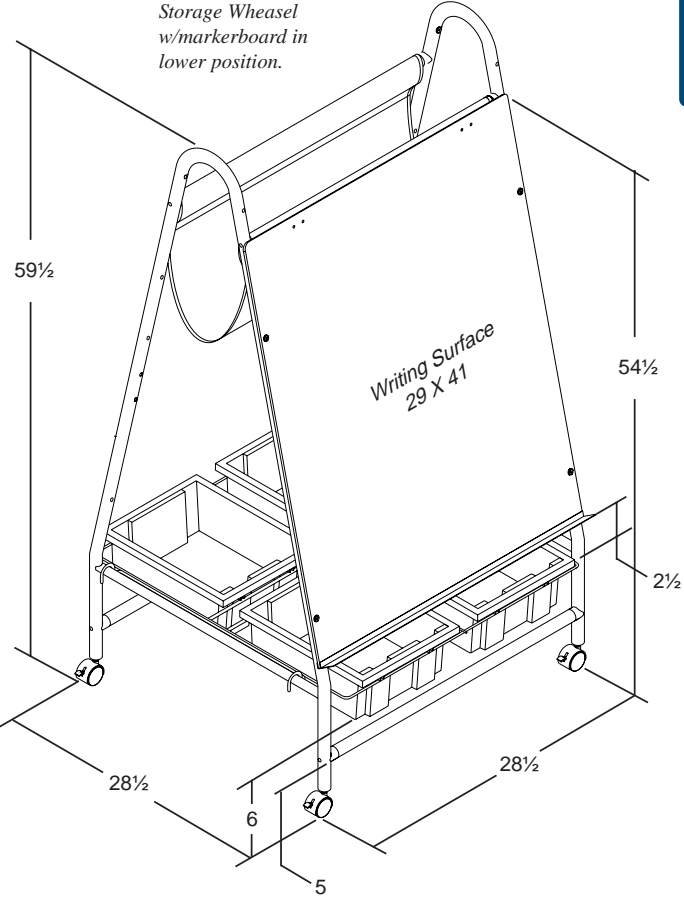

BEST-RITE®

"It's A Better Board"

OPTIONAL STORAGE TUBS Storage Wheasel

Parts List			
OP1		Storage Tub	2 EA
OP2		Metal Rail	2 EA
OA		Screw M6 X 18mm	4 EA
OB		Allen Wrench	1 EA

1 Attach Metal Rails (OP2).
Tighten Screws using Allen Wrench (OB).

2 Insert 2 Storage Tubs (OP1).

Storage Wheasel

Mobile Easel with Storage Tubs

BEST-RITE®

"It's A Better Board"

For more information

1-800-749-2258

Storage Wheasel
w/markerboard in
lower position.

Storage Wheasel
w/markerboard in
upper position.

Storage Wheasel
w/Optional Tubs

Shipping Information
Markerboard/Frame
4.8 Cubic Feet
60 lbs.

Shipping Information
4 Tubs
1.8 Cubic Feet
8 lbs.

Shipping Information
Optional Tubs/rails
1.8 Cubic Feet
7 lbs.