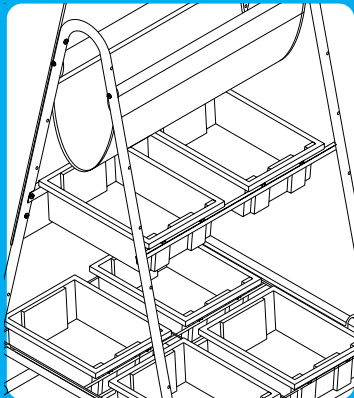

Tighten screws using Allen Wrench (F).

Parts List

P1	Board	1 EA
P2	Leg	2 EA
P3	Nylon Shelf	1 EA
P4	Crossbrace	4 EA
P5	Wire Rack	1 EA
P6	Storage Tub	4 EA

Hardware List

A	Screw M6 X 46mm	8 EA
A1	Screw M6 X 25mm	4 EA
B	Flat Washer 22mm	4 EA
C	Interior Threaded Post M6 X 18mm	4 EA
D	Plastic Tube Connector	4 EA
E	2" Locking Caster	4 EA
F	Allen Wrench	2 EA
G	Caster Wrench	1 EA

BEST-RITE®
"It's A Better Board"

**Storage Wheasel
Markerboard**

BEST-RITE®

"It's A Better Board"

Missing Parts or UPS Damaged Parts
For Your Convenience you can
EMAIL us at
boards@bestrite.com
24HOURS 7 DAYS A WEEK

BEST-RITE®

"It's A Better Board"

OPTIONAL STORAGE TUBS Storage Wheasel

Parts List			
OP1		Storage Tub	2 EA
OP2		Metal Rail	2 EA
OA		Screw M6 X 18mm	4 EA
OB		Allen Wrench	1 EA

1 Attach Metal Rails (OP2).
Tighten Screws using Allen Wrench (OB).

2 Insert 2 Storage Tubs (OP1).

Storage Wheasel

Mobile Easel with Storage Tubs

BEST-RITE®

"It's A Better Board"

For more information

1-800-749-2258

Storage Wheasel
w/markerboard in
lower position.