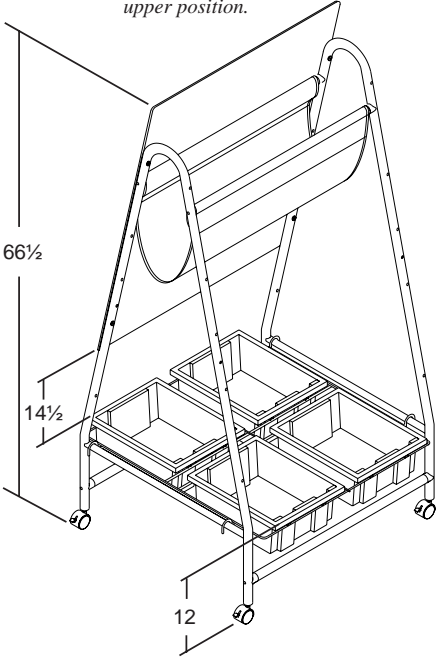

Tighten screws using Allen Wrench (F).

Parts List

P1	Board	1 EA
P2	Leg	2 EA
P3	Nylon Shelf	1 EA
P4	Crossbrace	4 EA
P5	Wire Rack	1 EA
P6	Storage Tub	4 EA

Hardware List

A	Screw M6 X 46mm	8 EA
A1	Screw M6 X 25mm	4 EA
B	Flat Washer 22mm	4 EA
C	Interior Threaded Post M6 X 18mm	4 EA
D	Plastic Tube Connector	4 EA
E	2" Locking Caster	4 EA
F	Allen Wrench	2 EA
G	Caster Wrench	1 EA

BEST-RITE®

"It's A Better Board"

OPTIONAL STORAGE TUBS Storage Wheasel

Parts List			
OP1		Storage Tub	2 EA
OP2		Metal Rail	2 EA
OA		Screw M6 X 18mm	4 EA
OB		Allen Wrench	1 EA

1 Attach Metal Rails (OP2).
Tighten Screws using Allen Wrench (OB).

2 Insert 2 Storage Tubs (OP1).

Storage Wheasel

Mobile Easel with Storage Tubs

BEST-RITE®

"It's A Better Board"

For more information

1-800-749-2258

Storage Wheasel
w/markerboard in
lower position.

Storage Wheasel
w/markerboard in
upper position.

Storage Wheasel
w/Optional Tubs

Shipping Information
Markerboard/Frame
4.8 Cubic Feet
60 lbs.

Shipping Information
4 Tubs
1.8 Cubic Feet
8 lbs.

Shipping Information
Optional Tubs/rails
1.8 Cubic Feet
7 lbs.