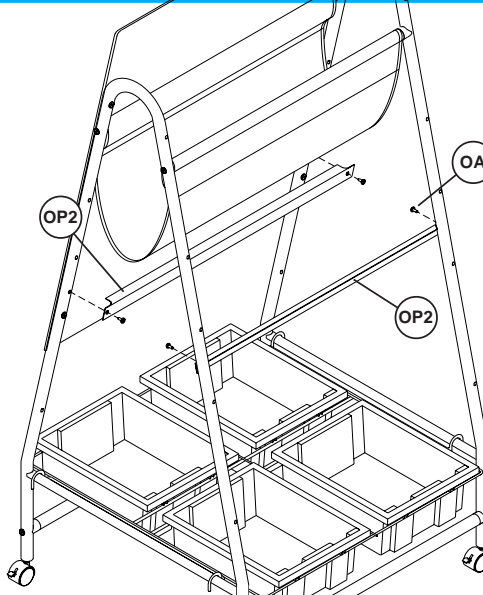

Tighten screws using Allen Wrench (F).

Parts List

P1	Board	1 EA
P2	Leg	2 EA
P3	Nylon Shelf	1 EA
P4	Crossbrace	4 EA
P5	Wire Rack	1 EA
P6	Storage Tub	4 EA

Hardware List

A	Screw M6 X 46mm	8 EA
A1	Screw M6 X 25mm	4 EA
B	Flat Washer 22mm	4 EA
C	Interior Threaded Post M6 X 18mm	4 EA
D	Plastic Tube Connector	4 EA
E	2" Locking Caster	4 EA
F	Allen Wrench	2 EA
G	Caster Wrench	1 EA

BEST-RITE®

"It's A Better Board"

OPTIONAL STORAGE TUBS Storage Wheasel

Parts List			
OP1		Storage Tub	2 EA
OP2		Metal Rail	2 EA
OA		Screw M6 X 18mm	4 EA
OB		Allen Wrench	1 EA

1 Attach Metal Rails (OP2).
Tighten Screws using Allen Wrench (OB).

2 Insert 2 Storage Tubs (OP1).

Storage Wheasel

Mobile Easel with Storage Tubs

BEST-RITE®

"It's A Better Board"

For more information

1-800-749-2258

Storage Wheasel
w/markerboard in
lower position.

Storage Wheasel
w/markerboard in
upper position.

Storage Wheasel
w/Optional Tubs

Shipping Information
Markerboard/Frame
4.8 Cubic Feet
60 lbs.

Shipping Information
4 Tubs
1.8 Cubic Feet
8 lbs.

Shipping Information
Optional Tubs/rails
1.8 Cubic Feet
7 lbs.