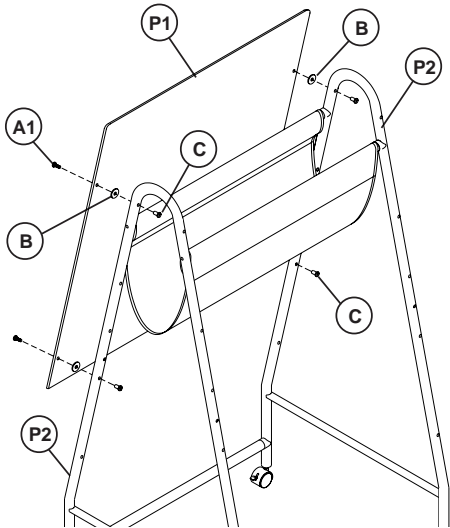

Best-Rite Middle Rack

***with 2 Tubs for Storage
Wheasel Mobile Easel***

Instruction Manual

Provided by

MyBinding.com
When Image Matters.

Call Us at 1-800-944-4573

1 Insert 2 Crossbraces (P4) Through Nylon Shelf (P3) as shown

2 Attach 4 Crossbraces (P4), 2 with Nylon Shelf (P3) to Leg Assemblies (P2).

3 Use 8 Plastic Tube Connectors (D)

4 Install 4 Locking Casters (D). Use Caster Wrench (G) to tighten casters.

5 Attach Markerboard (P1).

Tighten screws using Allen Wrench (F).

Parts List

P1	Board	1 EA
P2	Leg	2 EA
P3	Nylon Shelf	1 EA
P4	Crossbrace	4 EA
P5	Wire Rack	1 EA
P6	Storage Tub	4 EA

Hardware List

A	Screw M6 X 46mm	8 EA
A1	Screw M6 X 25mm	4 EA
B	Flat Washer 22mm	4 EA
C	Interior Threaded Post M6 X 18mm	4 EA
D	Plastic Tube Connector	4 EA
E	2" Locking Caster	4 EA
F	Allen Wrench	2 EA
G	Caster Wrench	1 EA

BEST-RITE®

"It's A Better Board"

OPTIONAL STORAGE TUBS Storage Wheasel

Parts List			
OP1		Storage Tub	2 EA
OP2		Metal Rail	2 EA
OA		Screw M6 X 18mm	4 EA
OB		Allen Wrench	1 EA

1 Attach Metal Rails (OP2).
Tighten Screws using Allen Wrench (OB).