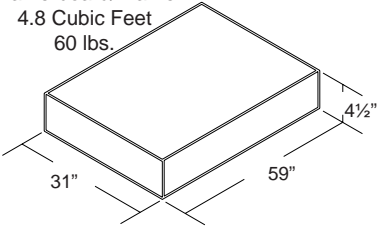

2 Insert 2 Storage Tubs (OP1).

Storage Wheasel

Mobile Easel with Storage Tubs

BEST-RITE®

"It's A Better Board"

For more information

1-800-749-2258

Storage Wheasel
w/markerboard in
lower position.

Storage Wheasel
w/markerboard in
upper position.

Storage Wheasel
w/Optional Tubs

Shipping Information
Markerboard/Frame
4.8 Cubic Feet
60 lbs.

Shipping Information
4 Tubs
1.8 Cubic Feet
8 lbs.

Shipping Information
Optional Tubs/rails
1.8 Cubic Feet
7 lbs.