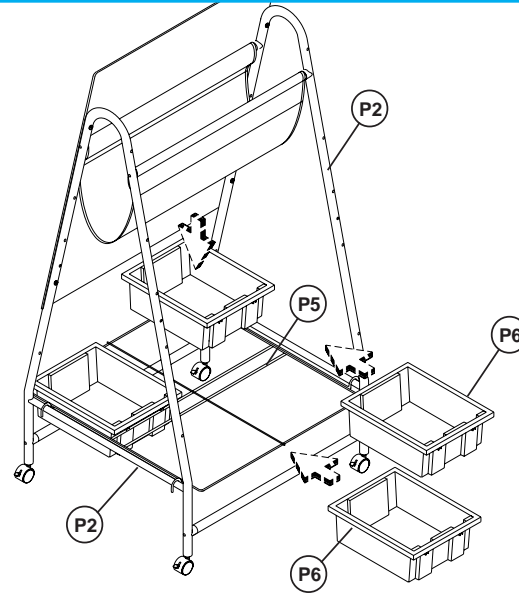

BEST-RITE®

"It's A Better Board"