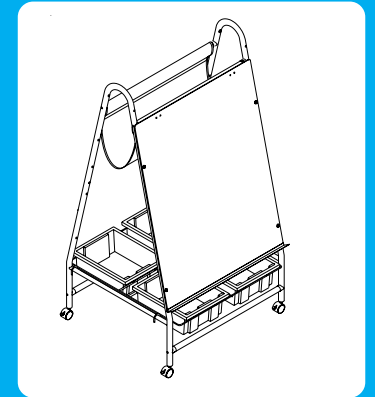

2 Attach 4 Crossbraces (P4), 2 with Nylon Shelf (P3) to Leg Assemblies (P2).

3 Use 8 Plastic Tube Connectors (D)

4 Install 4 Locking Casters (D). Use Caster Wrench (G) to tighten casters.

5 Attach Markerboard (P1).

Tighten screws using Allen Wrench (F).

Parts List

P1	Board	1 EA
P2	Leg	2 EA
P3	Nylon Shelf	1 EA
P4	Crossbrace	4 EA
P5	Wire Rack	1 EA
P6	Storage Tub	4 EA

Hardware List

A	Screw M6 X 46mm	8 EA
A1	Screw M6 X 25mm	4 EA
B	Flat Washer 22mm	4 EA
C	Interior Threaded Post M6 X 18mm	4 EA
D	Plastic Tube Connector	4 EA
E	2" Locking Caster	4 EA
F	Allen Wrench	2 EA
G	Caster Wrench	1 EA

BEST-RITE®
"It's A Better Board"

**Storage Wheasel
Markerboard**

BEST-RITE®

"It's A Better Board"

Missing Parts or UPS Damaged Parts
For Your Convenience you can
EMAIL us at
boards@bestrite.com
24HOURS 7 DAYS A WEEK