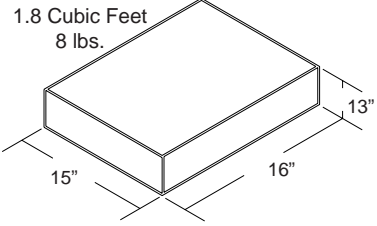

2 Insert 2 Storage Tubs (OP1).

Storage Wheasel

Mobile Easel with Storage Tubs

BEST-RITE®

"It's A Better Board"

For more information

1-800-749-2258

Storage Wheasel
w/markerboard in
lower position.

Storage Wheasel
w/markerboard in
upper position.

Storage Wheasel
w/Optional Tubs

Shipping Information
Markerboard/Frame
4.8 Cubic Feet
60 lbs.

Shipping Information
4 Tubs
1.8 Cubic Feet
8 lbs.

Shipping Information
Optional Tubs/rails
1.8 Cubic Feet
7 lbs.