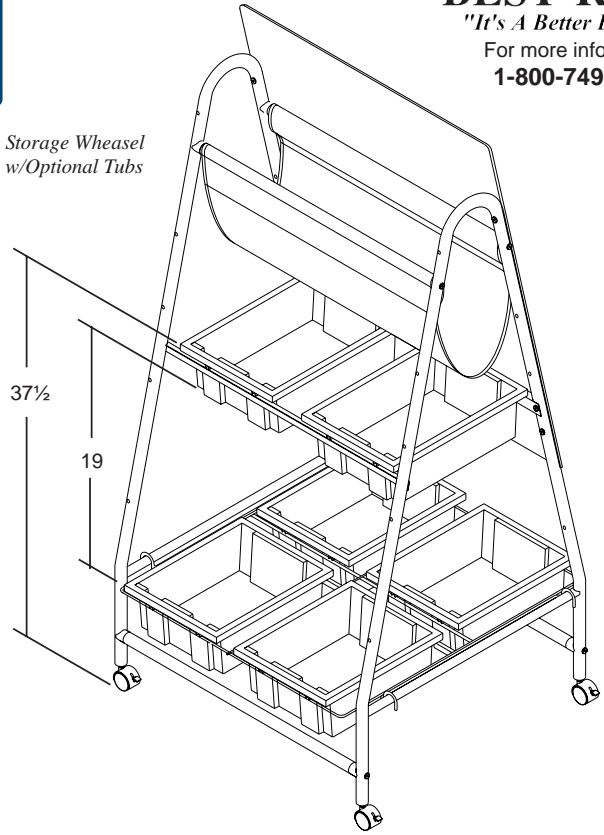

Tighten screws using Allen Wrench (F).

Parts List

P1	Board	1 EA
P2	Leg	2 EA
P3	Nylon Shelf	1 EA
P4	Crossbrace	4 EA
P5	Wire Rack	1 EA
P6	Storage Tub	4 EA

Hardware List

A	Screw M6 X 46mm	8 EA
A1	Screw M6 X 25mm	4 EA
B	Flat Washer 22mm	4 EA
C	Interior Threaded Post M6 X 18mm	4 EA
D	Plastic Tube Connector	4 EA
E	2" Locking Caster	4 EA
F	Allen Wrench	2 EA
G	Caster Wrench	1 EA

BEST-RITE®

"It's A Better Board"

OPTIONAL STORAGE TUBS Storage Wheasel

Parts List			
OP1		Storage Tub	2 EA
OP2		Metal Rail	2 EA
OA		Screw M6 X 18mm	4 EA
OB		Allen Wrench	1 EA

1 Attach Metal Rails (OP2).
Tighten Screws using Allen Wrench (OB).

2 Insert 2 Storage Tubs (OP1).

Storage Wheasel

Mobile Easel with Storage Tubs

BEST-RITE®

"It's A Better Board"

For more information

1-800-749-2258

Storage Wheasel
w/markerboard in
lower position.

Storage Wheasel
w/markerboard in
upper position.

Storage Wheasel
w/Optional Tubs

Shipping Information
Markerboard/Frame
4.8 Cubic Feet
60 lbs.

Shipping Information
4 Tubs
1.8 Cubic Feet
8 lbs.

Shipping Information
Optional Tubs/rails
1.8 Cubic Feet
7 lbs.