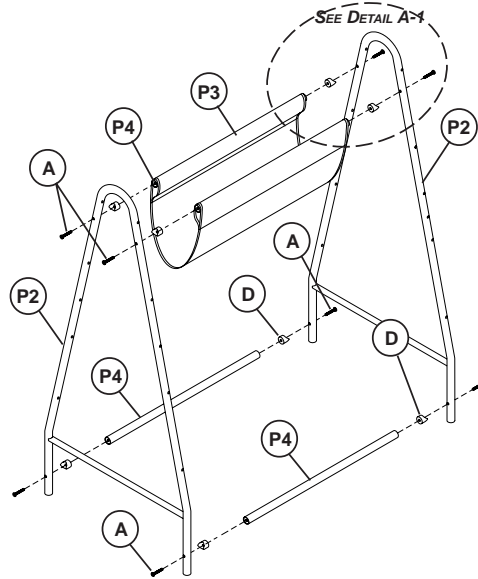

Best-Rite Middle Rack

***with 2 Tubs for Storage
Wheasel Mobile Easel***

Instruction Manual

Provided by

MyBinding.com
When Image Matters.

Call Us at 1-800-944-4573

1 Insert 2 Crossbraces (P4) Through Nylon Shelf (P3) as shown

2 Attach 4 Crossbraces (P4), 2 with Nylon Shelf (P3) to Leg Assemblies (P2).

3 Use 8 Plastic Tube Connectors (D)

4 Install 4 Locking Casters (D). Use Caster Wrench (G) to tighten casters.

5 Attach Markerboard (P1).

Tighten screws using Allen Wrench (F).

Parts List

P1	Board	1 EA
P2	Leg	2 EA
P3	Nylon Shelf	1 EA
P4	Crossbrace	4 EA
P5	Wire Rack	1 EA
P6	Storage Tub	4 EA

Hardware List

A	Screw M6 X 46mm	8 EA
A1	Screw M6 X 25mm	4 EA
B	Flat Washer 22mm	4 EA
C	Interior Threaded Post M6 X 18mm	4 EA
D	Plastic Tube Connector	4 EA
E	2" Locking Caster	4 EA
F	Allen Wrench	2 EA
G	Caster Wrench	1 EA

BEST-RITE®

"It's A Better Board"

OPTIONAL STORAGE TUBS Storage Wheasel

Parts List			
OP1		Storage Tub	2 EA
OP2		Metal Rail	2 EA
OA		Screw M6 X 18mm	4 EA
OB		Allen Wrench	1 EA

1 Attach Metal Rails (OP2).
Tighten Screws using Allen Wrench (OB).