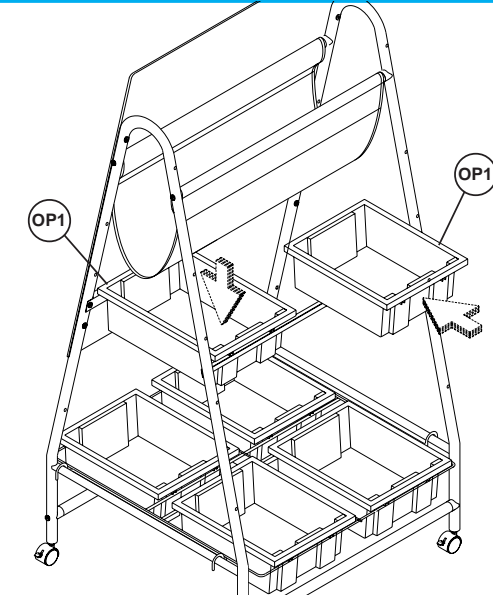

Tighten screws using Allen Wrench (F).

Parts List

P1	Board	1 EA
P2	Leg	2 EA
P3	Nylon Shelf	1 EA
P4	Crossbrace	4 EA
P5	Wire Rack	1 EA
P6	Storage Tub	4 EA

Hardware List

A	Screw M6 X 46mm	8 EA
A1	Screw M6 X 25mm	4 EA
B	Flat Washer 22mm	4 EA
C	Interior Threaded Post M6 X 18mm	4 EA
D	Plastic Tube Connector	4 EA
E	2" Locking Caster	4 EA
F	Allen Wrench	2 EA
G	Caster Wrench	1 EA

BEST-RITE®

"It's A Better Board"

OPTIONAL STORAGE TUBS Storage Wheasel

Parts List			
OP1		Storage Tub	2 EA
OP2		Metal Rail	2 EA
OA		Screw M6 X 18mm	4 EA
OB		Allen Wrench	1 EA

1 Attach Metal Rails (OP2).
Tighten Screws using Allen Wrench (OB).

2 Insert 2 Storage Tubs (OP1).

Storage Wheasel

Mobile Easel with Storage Tubs

BEST-RITE®

"It's A Better Board"

For more information

1-800-749-2258

Storage Wheasel
w/markerboard in
lower position.

Storage Wheasel
w/markerboard in
upper position.

Storage Wheasel
w/Optional Tubs

Shipping Information
Markerboard/Frame
4.8 Cubic Feet
60 lbs.

Shipping Information
4 Tubs
1.8 Cubic Feet
8 lbs.

Shipping Information
Optional Tubs/rails
1.8 Cubic Feet
7 lbs.