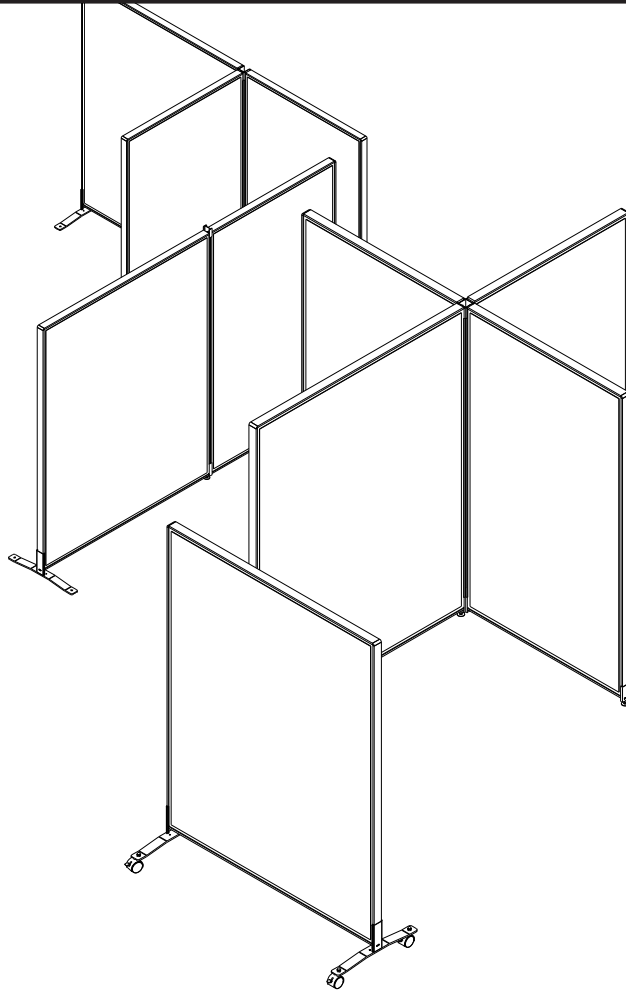

Modular Room Divider

Assembly Instructions