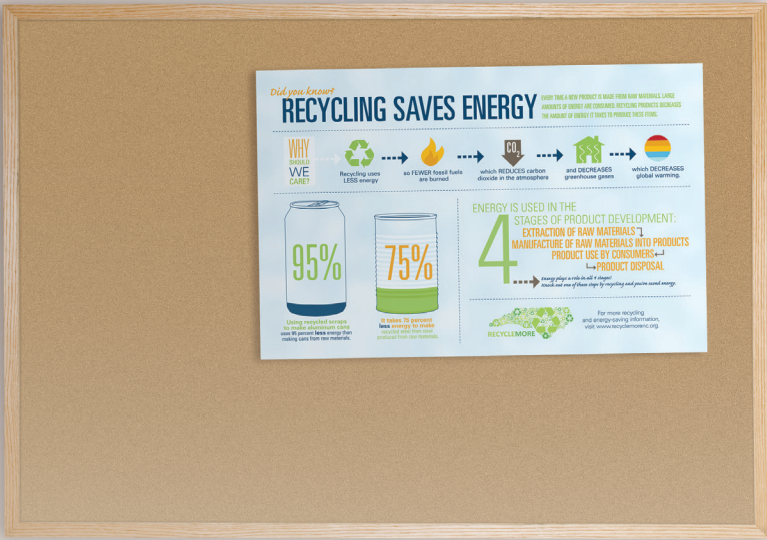

***Best-Rite 18" x 24"
Valu-Tak Bulletin Board
with Oak Frame***

Product Spec Sheet

Provided by

MyBinding.com

When Image Matters.

Call Us at 1-800-944-4573

Valu-Tak Tackboard

with Solid Oak Trim

Solid Oak Trim
adds warmth to any
environment

10 Year
Limited
Warranty

Economical natural cork
surface matched with
warm solid oak trim!

PRODUCT CERTIFIED
FOR LOW CHEMICAL
EMISSIONS:
UL.COM/GG
UL 2818

Valu-Tak Tackboard - Solid Oak Trim

- Natural cork surface creates a traditional, versatile, and economical board.
- Recyclable .06" cork surface is bonded to a .38" tackable substrate for good tack-holding ability. Cork is durable and self-healing.
- Solid oak trim has a 1" profile with hairline mitered corners. Available in natural or mahogany finish.
- Most sizes TAA compliant. Manufactured in the US of foreign and domestic materials. Ten year limited warranty. Has achieved GREENGUARD GOLD Certification.

Valu-Tak Technical Information

- Natural cork surface offers excellent resiliency and tack holding properties.
- The cork layer consists of finely grained composition cork produced with .5mm granulated cork and a polyurethane binder.
- The .06" thick 100% natural cork layer is permanently bonded to a .38" thick layer of insulation board.
- Boards are factory framed. Custom sizes are available.