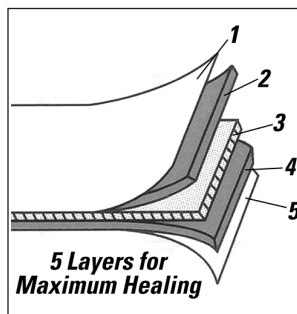

## SELF-HEALING DURABILITY

Outstanding self-healing ability allows cuts to virtually disappear, maintaining a smoother surface and extending the life of the mat and your cutting blades. For versatility, you can use the mats on both sides. Use the top with the rulers and guides for precise trimming, and use the reverse side for free-hand work.

## PVC CONSTRUCTION

5-ply PVC construction creates a solid, non-glare work surface. The thicker inner core stabilizes the mat while the outer, resilient layers offer superior self-healing capability. These mats have no odor and are more durable than lower quality mats.

## SCREENED GUIDES

Whether you are cutting quilting squares or trimming photos, align your work precisely with the 1/2" grid and inch and metric rulers. Diagonal cuts aren't a problem with the 45° and 60° diagonal guides.

## Product Features

- Self-healing 5-layer design for maximum durability
- 1/8" PVC construction protects work surface
- Screened measurement grid for easy sizing
- Screened inch, metric, and angled guides (top surface)
- Surface material protects blades from becoming dull
- Mats can be used on both sides for versatility
- Ideal for cropping photos, cutting, sewing, and crafting
- Available in Black, Blue, and Crystal Clear