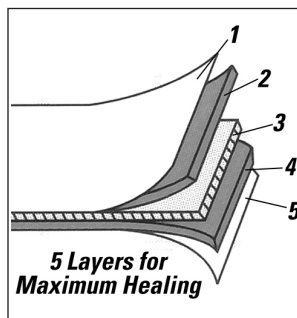

SELF-HEALING DURABILITY

Outstanding self-healing ability allows cuts to virtually disappear, maintaining a smoother surface and extending the life of the mat and your cutting blades. For versatility, you can use the mats on both sides. Use the top with the rulers and guides for precise trimming, and use the reverse side for free-hand work.

PVC CONSTRUCTION

5-ply PVC construction creates a solid, non-glare work surface. The thicker inner core stabilizes the mat while the outer, resilient layers offer superior self-healing capability. These mats have no odor and are more durable than lower quality mats.

SCREENED GUIDES

Whether you are cutting quilting squares or trimming photos, align your work precisely with the 1/2" grid and inch and metric rulers. Diagonal cuts aren't a problem with the 45° and 60° diagonal guides.

Product Features

- Self-healing 5-layer design for maximum durability
- 1/8" PVC construction protects work surface
- Screened measurement grid for easy sizing
- Screened inch, metric, and angled guides (top surface)
- Surface material protects blades from becoming dull
- Mats can be used on both sides for versatility
- Ideal for cropping photos, cutting, sewing, and crafting
- Available in Black, Blue, and Crystal Clear