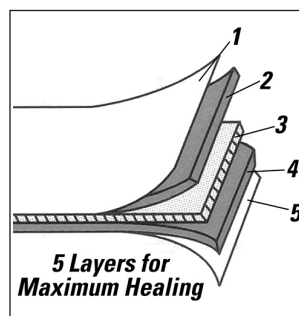

SELF-HEALING DURABILITY

Outstanding self-healing ability allows cuts to virtually disappear, maintaining a smoother surface and extending the life of the mat and your cutting blades. For versatility, you can use the mats on both sides. Use the top with the rulers and guides for precise trimming, and use the reverse side for free-hand work.

PVC CONSTRUCTION

5-ply PVC construction creates a solid, non-glare work surface. The thicker inner core stabilizes the mat while the outer, resilient layers offer superior self-healing capability. These mats have no odor and are more durable than lower quality mats.

SCREENED GUIDES

Whether you are cutting quilting squares or trimming photos, align your work precisely with the 1/2" grid and inch and metric rulers. Diagonal cuts aren't a problem with the 45° and 60° diagonal guides.

Product Features

- Self-healing 5-layer design for maximum durability
- 1/8" PVC construction protects work surface
- Screened measurement grid for easy sizing
- Screened inch, metric, and angled guides (top surface)
- Surface material protects blades from becoming dull
- Mats can be used on both sides for versatility
- Ideal for cropping photos, cutting, sewing, and crafting
- Available in Black, Blue, and Crystal Clear