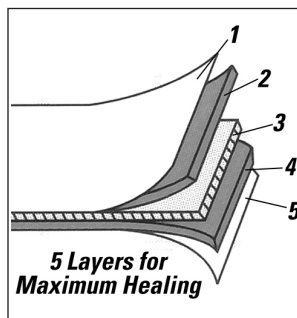

## SELF-HEALING DURABILITY

Outstanding self-healing ability allows cuts to virtually disappear, maintaining a smoother surface and extending the life of the mat and your cutting blades. For versatility, you can use the mats on both sides. Use the top with the rulers and guides for precise trimming, and use the reverse side for free-hand work.

## PVC CONSTRUCTION

5-ply PVC construction creates a solid, non-glare work surface. The thicker inner core stabilizes the mat while the outer, resilient layers offer superior self-healing capability. These mats have no odor and are more durable than lower quality mats.

## SCREENED GUIDES

Whether you are cutting quilting squares or trimming photos, align your work precisely with the 1/2" grid and inch and metric rulers. Diagonal cuts aren't a problem with the 45° and 60° diagonal guides.

## Product Features

- Self-healing 5-layer design for maximum durability
- 1/8" PVC construction protects work surface
- Screened measurement grid for easy sizing
- Screened inch, metric, and angled guides (top surface)
- Surface material protects blades from becoming dull
- Mats can be used on both sides for versatility
- Ideal for cropping photos, cutting, sewing, and crafting
- Available in Black, Blue, and Crystal Clear