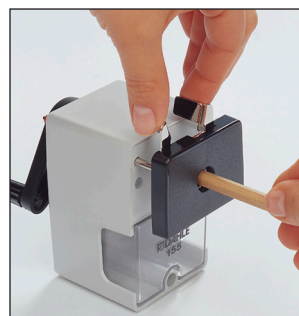

It's all about control with Dahle's Professional pencil sharpener. With the twist of a dial you can set the degree of sharpness for your pencil. Whether you need a fine tip or a blunt edge, Dahle's Automatic Cutting System sharpens to your personal preference then spins freely to prevent over-sharpening. This sharpener not only gives you the optimal results you desire, but it also saves lead.

Standard graphite or oversized artist pencils can be accommodated through the sharpener's extra large pencil opening. The cutting blades can also be removed and cleaned to prevent any waxy buildup. A mounting clamp is included but not necessary for portable sharpening.

Features

- Fluted cylinder blade contains 12 precision ground edges for even sharpening
- Automatic Cutting System sharpens evenly & prevents over-sharpening and prevents over-sharpening
- Point adjuster for sharp or blunt tip
- Easy to clean blades are perfect for use with graphite and colored pencils
- Precision cutting blades are Solingen Steel
- Accepts oversized artist pencils
- Easy to clean transparent shavings cup
- Mounting clamp included