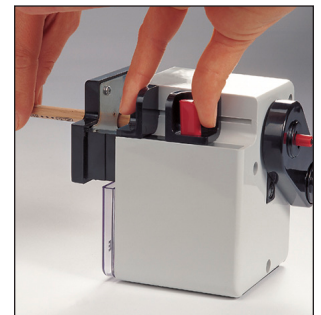

Automatic System pulls pencil in, then spins freely to prevent over-sharpening.

Specifications

Item	Description
166	Premium Rotary Sharpener