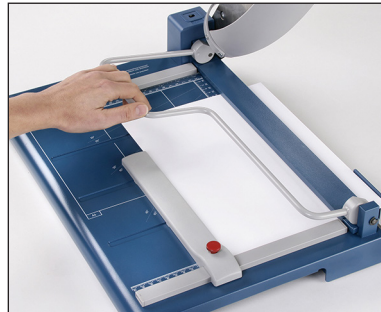

paper cutter capable of trimming up to 40 sheets of paper at a time as well as mat board. The laser guide illuminates the entire length of the cut line, showing exactly where the cut will be. The ratchet-locking paper clamp provides even pressure along the entire cutting surface and securely holds your work in place to prevent fanning.

The 564 Premium Guillotine with laser guide is available in a 14 1/8" cutting length and is the preferred choice among professionals seeking extreme accuracy.

Dahle's 564 Premium Guillotine is a commercial grade, high capacity

Features

- Laser guide illuminates the entire cutting line
- Revolutionary safety guard covers the blade throughout the entire cutting process
- Innovative spring system prevents the blade from flying up or falling down
- Cuts up to 40 sheets of paper at a time
- Ground self-sharpening blade maintains a perfectly honed edge
- German engineered for precision
- Sturdy metal base with preprinted guides
- Adjustable guide for repetitive cuts
- Non-skid rubber feet prevents slipping

Manual clamp provides a firm hold and even pressure along the entire cutting surface.

Laser guide illuminates the entire cutting line to show exactly where the cut will be.

Specifications

Item	Cut Length	Capacity	Dimensions
564	14 1/8"	40 Sheets	18 3/4" x 12 1/4"