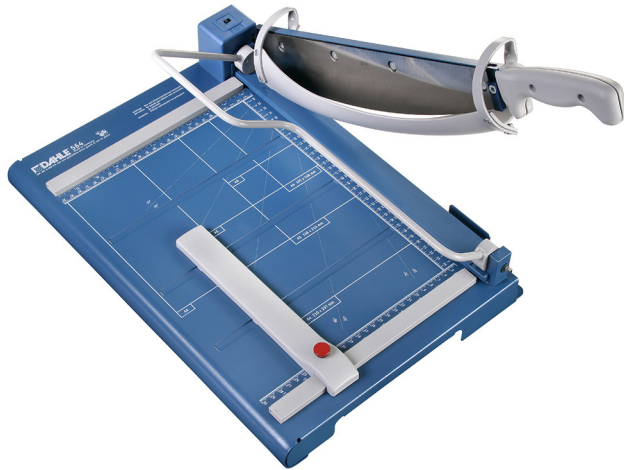

DAHLE

Dahle takes safety to a whole new level with the 564 Premium Guillotine with Laser Guide. This trimmer protects your fingers with a revolutionary safety guard that rotates around the super sharp, ground blade made of German Solingen steel. This high end blade sharpens itself with each and every cut so you're guaranteed to maintain a perfectly honed edge. The automatic safety shield, along with the razor sharp blade it protects you from, makes the Dahle 564 Premium Guillotine one of the safest, most capable trimmers ever developed.

paper cutter capable of trimming up to 40 sheets of paper at a time as well as mat board. The laser guide illuminates the entire length of the cut line, showing exactly where the cut will be. The ratchet-locking paper clamp provides even pressure along the entire cutting surface and securely holds your work in place to prevent fanning.

The 564 Premium Guillotine with laser guide is available in a 14 1/8" cutting length and is the preferred choice among professionals seeking extreme accuracy.

Dahle's 564 Premium Guillotine is a commercial grade, high capacity

Features

- Laser guide illuminates the entire cutting line
- Revolutionary safety guard covers the blade throughout the entire cutting process
- Innovative spring system prevents the blade from flying up or falling down
- Cuts up to 40 sheets of paper at a time
- Ground self-sharpening blade maintains a perfectly honed edge
- German engineered for precision
- Sturdy metal base with preprinted guides
- Adjustable guide for repetitive cuts
- Non-skid rubber feet prevents slipping