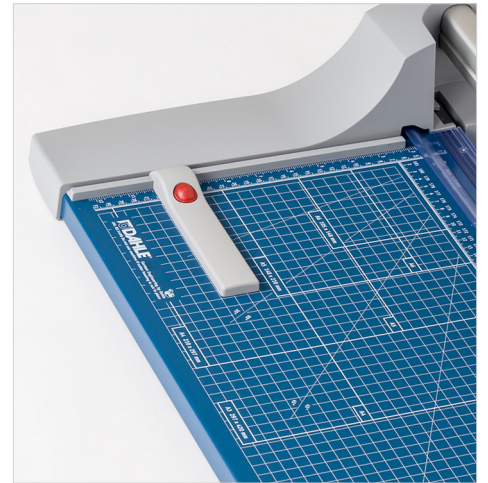

### Features | Benefits

- Self-sharpening blade cuts in both directions
- Dual cylinder aluminum guide bar for strength in trimming thicker material
- Automatic clamp holds work securely and prevents shifting
- Sturdy metal base provides a solid foundation
- Ground steel blade is encased in protective housing for safety
- German engineered for precise trimming
- Cuts up to 25 sheets of paper at a time
- Screened inch, metric, and angle guides for easy alignment
- Adjustable alignment guide for repetitive cutting
- Perfect for trimming paper, photographs, cardstock, and matboard

*Self-sharpening system maintains a perfectly honed blade.*

*Easily align work with screened inch, metric, and angled guide lines.*

Cut Length

Sheet Capacity

Self Sharpening

Automatic Paper Clamp

Alignment Guide

Metal Base

German Engineered

With a self-sharpening blade and a sturdy metal base, this precision cutter is ideal for trimming paper, photos, cardstock, and matboard.

Dual cylinder aluminum guide bar keeps cutting head straight and stable while trimming.

Automatic clamp applies gentle pressure to prevent your work from shifting.

Metal base provides a stable cutting foundation that won't warp or crack.