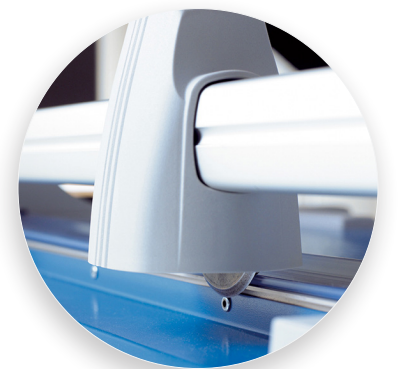

Features | Benefits

- Self-sharpening blade cuts in both directions
- Dual cylinder aluminum guide bar for strength in trimming thicker material
- Automatic clamp holds work securely and prevents shifting
- German engineered for precise trimming
- Includes space-saving steel stand with paper catch for optimal cutting height
- Ground steel blade is encased in protective housing for safety
- Cuts up to 22 sheets of paper at a time
- Sturdy metal base provides a solid foundation
- Screened guides for easy alignment
- Adjustable alignment guide for repetitive cutting
- Perfect for trimming large format paper, photographs, and cardstock

Cut Length

Sheet Capacity

Self Sharpening

Automatic Paper Clamp

Alignment Guide

Metal Base

German Engineered

Self-sharpening system maintains a perfectly honed blade.

Easily align work with screened inch, metric, and angled guide lines.

With a self-sharpening blade and a sturdy metal base, this precision cutter is ideal for trimming paper, photos, cardstock, and matboard.

Dual cylinder aluminum guide bar keeps cutting head straight and stable while trimming.

Automatic clamp applies gentle pressure to prevent your work from shifting.

Metal base provides a stable cutting foundation that won't warp or crack.