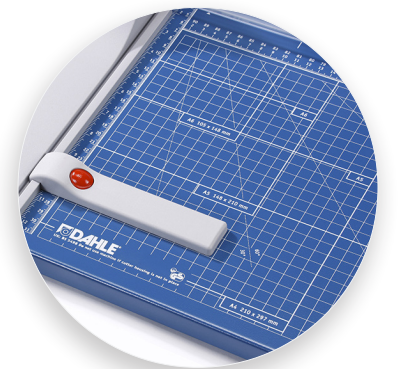

Features | Benefits

- Self-sharpening blade cuts in both directions
- Dual cylinder aluminum guide bar for strength in trimming thicker material
- Automatic clamp holds work securely and prevents shifting
- German engineered for precise trimming
- Includes space-saving steel stand with paper catch for optimal cutting height
- Ground steel blade is encased in protective housing for safety
- Cuts up to 22 sheets of paper at a time
- Sturdy metal base provides a solid foundation
- Screened guides for easy alignment
- Adjustable alignment guide for repetitive cutting
- Perfect for trimming large format paper, photographs, and cardstock

Cut Length

Sheet Capacity

Self Sharpening

Automatic Paper Clamp

Alignment Guide

Metal Base

German Engineered

Self-sharpening system maintains a perfectly honed blade.

Easily align work with screened inch, metric, and angled guide lines.

With a self-sharpening blade and a sturdy metal base, this precision cutter is ideal for trimming paper, photos, cardstock, and matboard.

Dual cylinder aluminum guide bar keeps cutting head straight and stable while trimming.

Automatic clamp applies gentle pressure to prevent your work from shifting.

Metal base provides a stable cutting foundation that won't warp or crack.