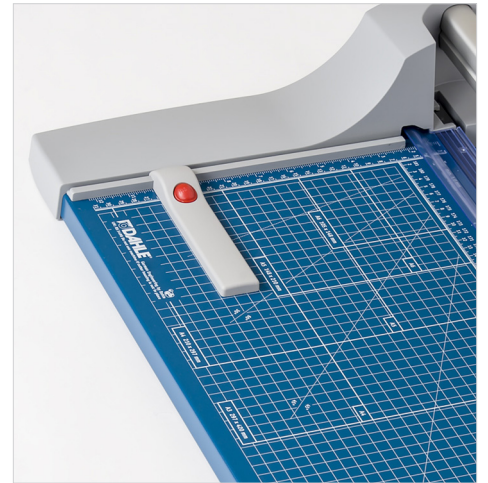

Metal base provides a stable cutting foundation that won't warp or crack.

Dahle 448 Premium Rotary Trimmer

Cutting Length	Sheet Capacity	Dimensions (length x width x height)	Warranty
51"	20 Sheets	59" x 15.125" x 4"	Lifetime (excludes blade)

(800) 995-1379
www.Dahle.com