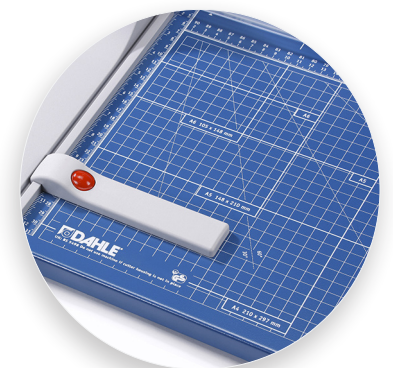

Dahle 448s

Large Format Premium Rotary Trimmer

The Dahle 448s Premium Rotary Trimmer with a 51" cut length is designed for precision trimming of thicker material. It features a ground self-sharpening blade, an extruded aluminum guide bar for strength, and an automatic clamp to prevent shifting. It includes a space-saving stand to ensure optimal cutting height. This German engineered cutter is ultra-precise and ideal for trimming paper, cardstock, and matboard.

Features | Benefits

- Self-sharpening blade cuts in both directions
- Dual cylinder aluminum guide bar for strength in trimming thicker material
- Automatic clamp holds work securely and prevents shifting
- German engineered for precise trimming
- Includes space-saving steel stand with paper catch for optimal cutting height
- Ground steel blade is encased in protective housing for safety
- Cuts up to 20 sheets of paper at a time
- Sturdy metal base provides a solid foundation
- Screened guides for easy alignment
- Adjustable alignment guide for repetitive cutting
- Perfect for trimming large format paper, photographs, and cardstock

Self-sharpening system maintains a perfectly honed blade.

Easily align work with screened inch, metric, and angled guide lines.

Cut Length

Sheet Capacity

Self Sharpening

Automatic Paper Clamp

Alignment Guide

Metal Base

German Engineered