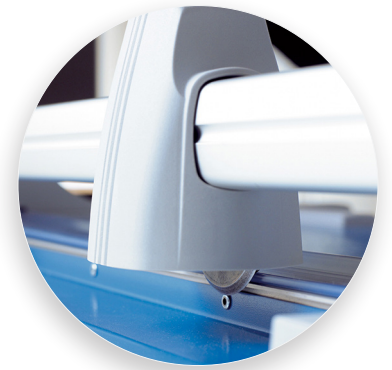

The Dahle 472 Premium Rotary Trimmer with a 72" cut length is designed for precision trimming of thicker material. It features a ground self-sharpening blade, an extruded aluminum guide bar for strength, and an automatic clamp to prevent shifting. This German engineered cutter is ultra-precise and ideal for trimming paper, cardstock, and matboard.

Self-sharpening system maintains a perfectly honed blade.

Features | Benefits

- Self-sharpening blade cuts in both directions
- Dual cylinder aluminum guide bar for strength in trimming thicker material
- Automatic clamp holds work securely and prevents shifting
- Sturdy metal base provides a solid foundation
- Ground steel blade is encased in protective housing for safety
- German engineered for precise trimming
- Cuts up to 12 sheets of paper at a time
- Screened inch, metric, and angle guides for easy alignment
- Adjustable alignment guide for repetitive cutting
- Perfect for trimming large format paper, photographs, and cardstock

With a self-sharpening blade and a sturdy metal base, this precision cutter is ideal for trimming paper, photos, cardstock, and matboard.

Dual cylinder aluminum guide bar keeps cutting head straight and stable while trimming.