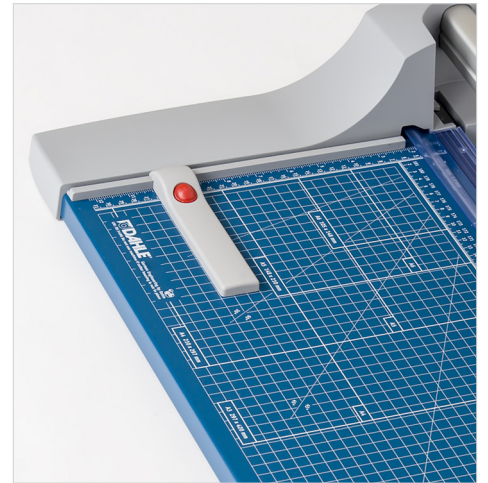

Metal base provides a stable cutting foundation that won't warp or crack.

Dahle 472 Premium Rotary Trimmer

Cutting Length	Sheet Capacity	Dimensions (length x width x height)	Warranty
72"	12 Sheets	79.5" x 15.125" x 4"	Lifetime (excludes blade)

(800) 995-1379
www.Dahle.com