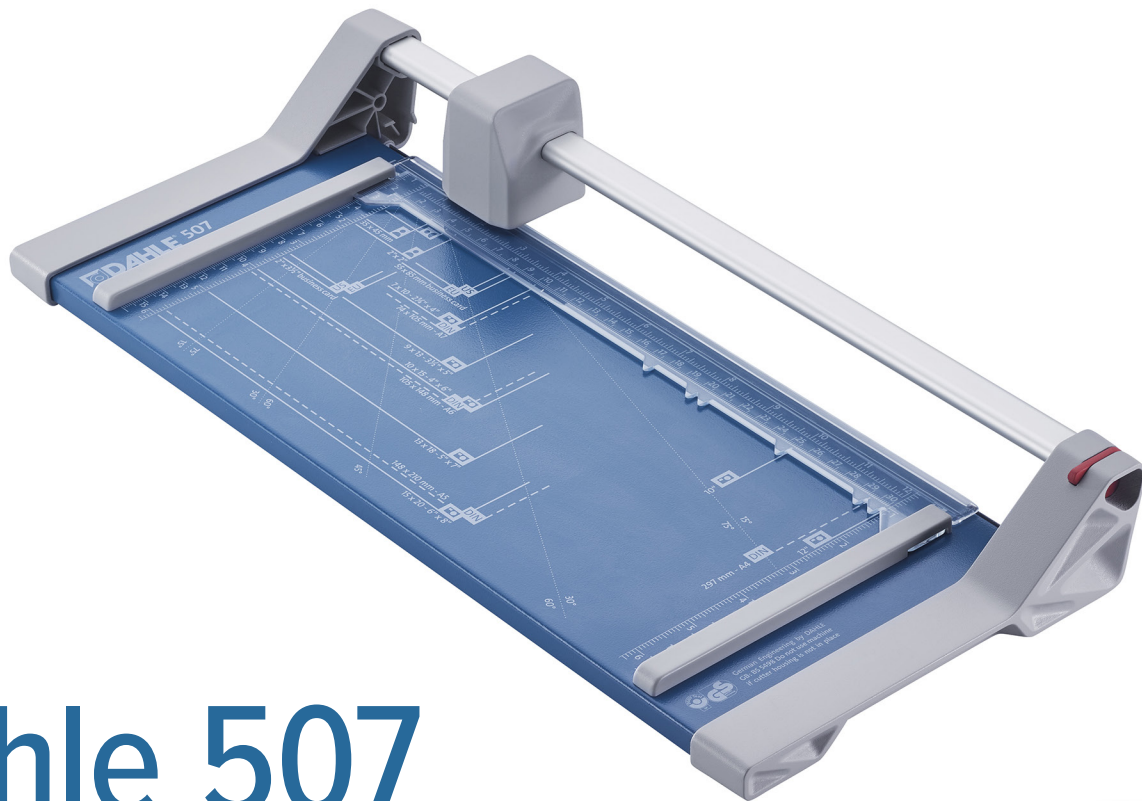

Dahle 507

Personal Rotary Trimmer

The Dahle 507 Personal Rotary Trimmer with a 12" cut length is lightweight and portable for just about any application. It features a ground self-sharpening blade that cuts in both directions, a triangular aluminum guide bar for strength, and an automatic clamp to prevent shifting. This German engineered cutter is ideal for trimming paper, photographs, and cardstock.

Features | Benefits

- Self-sharpening blade cuts in both directions
- Ground steel blade is encased in protective housing for safety
- Automatic clamp holds work securely and prevents shifting
- Sturdy metal base has non-slip rubber feet
- German engineered for precision and accuracy
- Triangular aluminum guide bar for strength
- Screened inch, metric and angled guides for easy alignment
- Lightweight and portable
- Trims paper, photos, and cardstock
- Great for photographers, craft enthusiasts, and office professionals