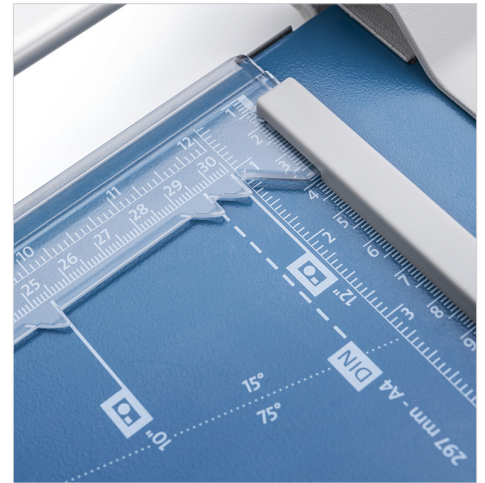

The Dahle 507 Personal Rotary Trimmer with a 12" cut length is lightweight and portable for just about any application. It features a ground self-sharpening blade that cuts in both directions, a triangular aluminum guide bar for strength, and an automatic clamp to prevent shifting. This German engineered cutter is ideal for trimming paper, photographs, and cardstock.

Features | Benefits

- Self-sharpening blade cuts in both directions
- Ground steel blade is encased in protective housing for safety
- Automatic clamp holds work securely and prevents shifting
- Sturdy metal base has non-slip rubber feet
- German engineered for precision and accuracy
- Triangular aluminum guide bar for strength
- Screened inch, metric and angled guides for easy alignment
- Lightweight and portable
- Trims paper, photos, and cardstock
- Great for photographers, craft enthusiasts, and office professionals

Warranty

With a self-sharpening blade and a sturdy metal base, this precision cutter is ideal for trimming paper, photos, and cardstock.

Triangular aluminum guide bar keeps cutting head straight and stable while trimming.

Automatic clamp applies gentle pressure to prevent your work from shifting.

Metal base provides a stable cutting foundation that won't warp or crack.

Dahle 507 Personal Rotary Trimmer

Cutting Length	Sheet Capacity	Dimensions (length x width x height)	Warranty
12"	7 Sheets	17.25" x 8.13" x 2.9"	Lifetime (excludes blade)