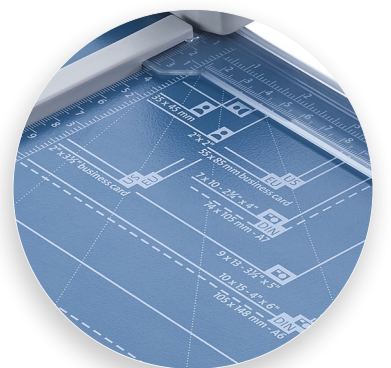

Easily align work with screened inch and angled guide lines.

Cut Length

Sheet Capacity

Self Sharpening

Automatic Paper Clamp

Metal Base

German Engineered

Warranty