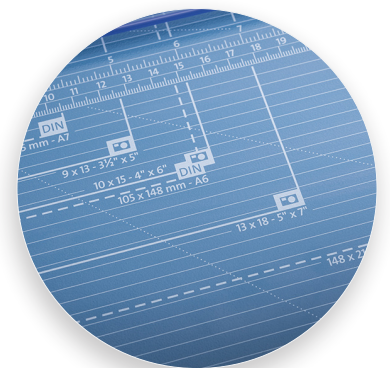

Easily align work with screened inch, metric, and angled guide lines.

Cut Length

Sheet Capacity

Self Sharpening

Automatic Paper Clamp

Alignment Guide

Metal Base

German Engineered