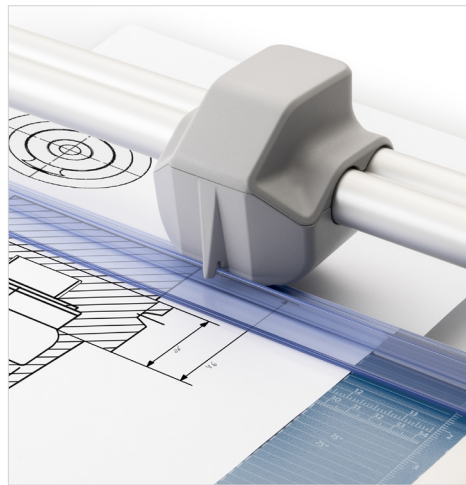

Features | Benefits

- Self-sharpening blade cuts in both directions
- Dual-barrel aluminum guide bar provides strength and accuracy
- Automatic clamp holds work securely and prevents shifting
- Ground steel blade is encased in a protective housing for safety
- Sturdy metal base with non-slip rubber feet
- Screened inch, metric and angled guides for easy alignment
- Space-saving upright storage with kick-stand endcaps
- Adjustable magnetic alignment guide for sizing cuts
- German engineered for precision and accuracy

Self-sharpening system maintains a perfectly honed blade.

Easily align work with screened inch, metric, and angled guide lines.

Cut Length

Sheet Capacity

Self Sharpening

Automatic Paper Clamp

Alignment Guide

Metal Base

German Engineered

With a sturdy design and a 28" cutting length, this trimmer is great for precision trimming of paper, photos, and cardstock.

The dual-barrel aluminum guide bar provides stability for cutting thicker materials.

Automatic clamp holds work securely and prevents your work from shifting.

Built-in kickstands allow for space-saving, upright storage.

Dahle 554 Professional Rotary Trimmer

Cutting Length	Sheet Capacity	Dimensions (length x width x height)	Warranty
28"	20 Sheets	37.13" x 15.13" x 3.38"	Lifetime