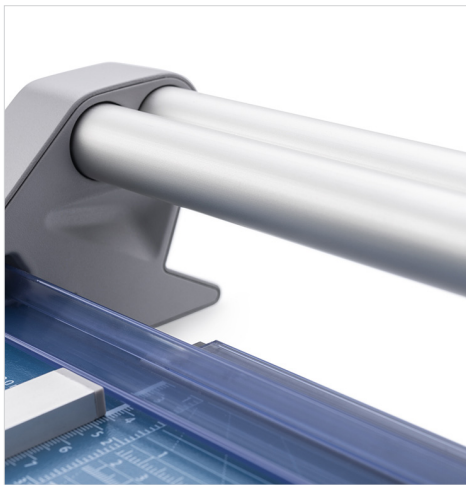

The Dahle 554 Professional Rotary Trimmer with a 28" cut length is designed for precision and accuracy. It features a ground self-sharpening blade that cuts in both directions, a dual-barrel guide bar for strength, and an automatic clamp to prevent shifting. This German engineered cutter is ultra-precise and ideal for trimming paper, photos, and cardstock.

Features | Benefits

- Self-sharpening blade cuts in both directions
- Dual-barrel aluminum guide bar provides strength and accuracy
- Automatic clamp holds work securely and prevents shifting
- Ground steel blade is encased in a protective housing for safety
- Sturdy metal base with non-slip rubber feet
- Screened inch, metric and angled guides for easy alignment
- Space-saving upright storage with kick-stand endcaps
- Adjustable magnetic alignment guide for sizing cuts
- German engineered for precision and accuracy

Self-sharpening system maintains a perfectly honed blade.

Easily align work with screened inch, metric, and angled guide lines.

Cut Length

Sheet Capacity

Self Sharpening

Automatic Paper Clamp

Alignment Guide

Metal Base

German Engineered

With a sturdy design and a 28" cutting length, this trimmer is great for precision trimming of paper, photos, and cardstock.

The dual-barrel aluminum guide bar provides stability for cutting thicker materials.