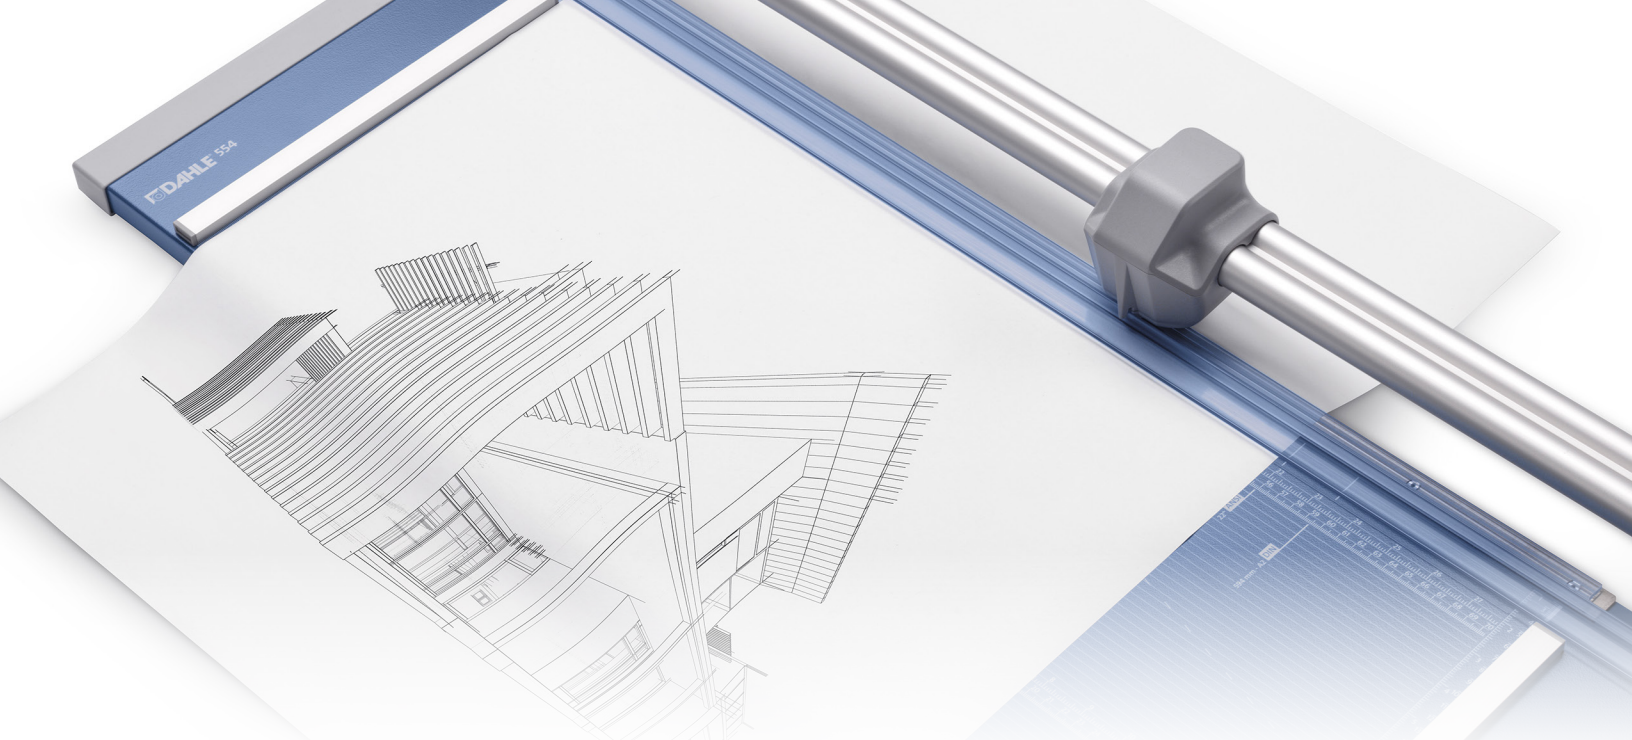

Dahle 554

Professional Rotary Trimmer

The Dahle 554 Professional Rotary Trimmer with a 28" cut length is designed for precision and accuracy. It features a ground self-sharpening blade that cuts in both directions, a dual-barrel guide bar for strength, and an automatic clamp to prevent shifting. This German engineered cutter is ultra-precise and ideal for trimming paper, photos, and cardstock.

Features | Benefits

- Self-sharpening blade cuts in both directions
- Dual-barrel aluminum guide bar provides strength and accuracy
- Automatic clamp holds work securely and prevents shifting
- Ground steel blade is encased in a protective housing for safety
- Sturdy metal base with non-slip rubber feet
- Screened inch, metric and angled guides for easy alignment
- Space-saving upright storage with kick-stand endcaps
- Adjustable magnetic alignment guide for sizing cuts
- German engineered for precision and accuracy