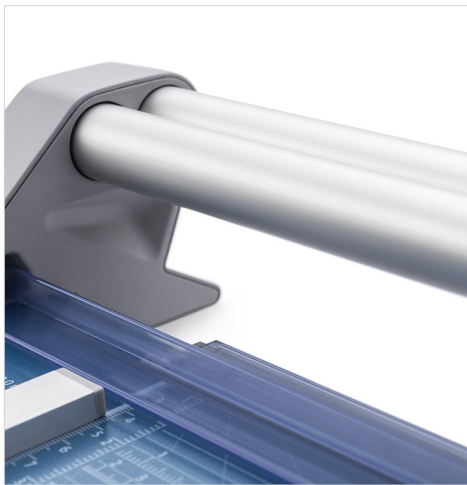

The Dahle 556 Professional Rotary Trimmer with a 37" cut length is designed for precision and accuracy. It features a ground self-sharpening blade that cuts in both directions, a dual-barrel guide bar for strength, and an automatic clamp to prevent shifting. This German engineered cutter is ultra-precise and ideal for trimming paper, photos, and cardstock.

Features | Benefits

- Self-sharpening blade cuts in both directions
- Dual-barrel aluminum guide bar provides strength and accuracy
- Automatic clamp holds work securely and prevents shifting
- Ground steel blade is encased in a protective housing for safety
- Sturdy metal base with non-slip rubber feet
- Screened inch, metric and angled guides for easy alignment
- Space-saving upright storage with kick-stand endcaps
- Adjustable magnetic alignment guide for sizing cuts
- German engineered for precision and accuracy

Self-sharpening system maintains a perfectly honed blade.

Easily align work with screened inch, metric, and angled guide lines.

Cut Length

Sheet Capacity

Self Sharpening

Automatic Paper Clamp

Alignment Guide

Metal Base

German Engineered

With a sturdy design and a 37" cutting length, this trimmer is ideal for posters, banners, and oversized photos.

The dual-barrel aluminum guide bar provides stability for cutting thicker materials.