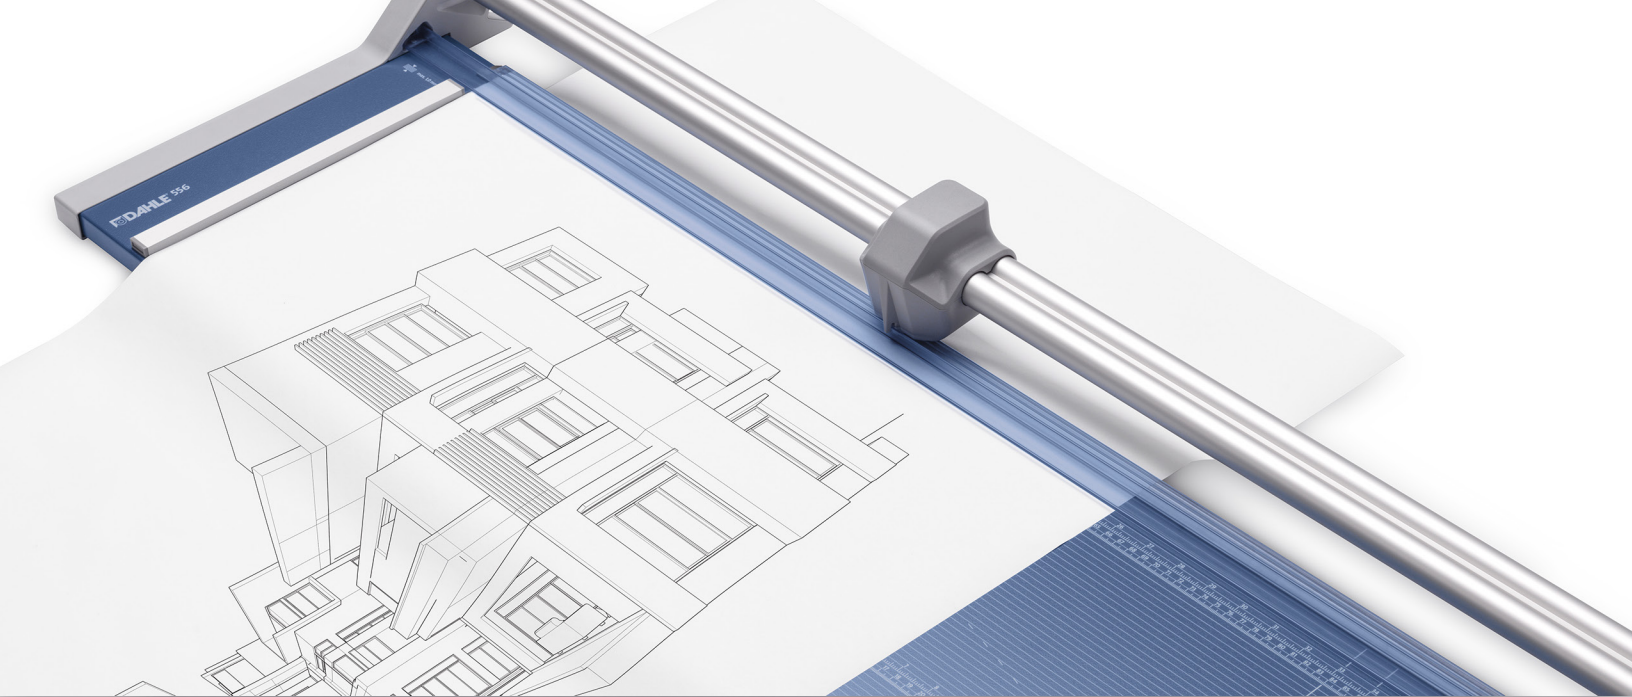

The Dahle 556 Professional Rotary Trimmer with a 37" cut length is designed for precision and accuracy. It features a ground self-sharpening blade that cuts in both directions, a dual-barrel guide bar for strength, and an automatic clamp to prevent shifting. This German engineered cutter is ultra-precise and ideal for trimming paper, photos, and cardstock.

Features | Benefits

- Self-sharpening blade cuts in both directions
- Dual-barrel aluminum guide bar provides strength and accuracy
- Automatic clamp holds work securely and prevents shifting
- Ground steel blade is encased in a protective housing for safety
- Sturdy metal base with non-slip rubber feet
- Screened inch, metric and angled guides for easy alignment
- Space-saving upright storage with kick-stand endcaps
- Adjustable magnetic alignment guide for sizing cuts
- German engineered for precision and accuracy

Self-sharpening system maintains a perfectly honed blade.

Easily align work with screened inch, metric, and angled guide lines.

Cut Length

Sheet Capacity

Self Sharpening

Automatic Paper Clamp

Alignment Guide

Metal Base

German Engineered

With a sturdy design and a 37" cutting length, this trimmer is ideal for posters, banners, and oversized photos.

The dual-barrel aluminum guide bar provides stability for cutting thicker materials.