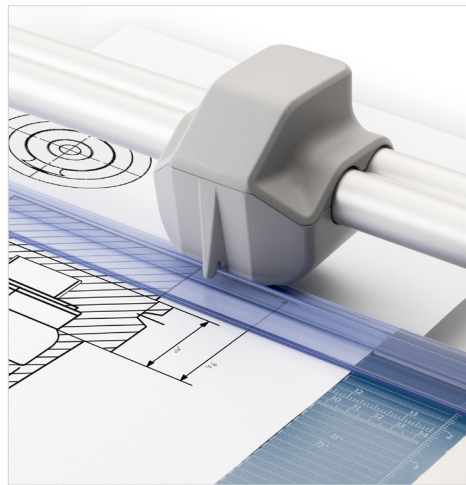

The Dahle 556 Professional Rotary Trimmer with a 37" cut length is designed for precision and accuracy. It features a ground self-sharpening blade that cuts in both directions, a dual-barrel guide bar for strength, and an automatic clamp to prevent shifting. This German engineered cutter is ultra-precise and ideal for trimming paper, photos, and cardstock.

Features | Benefits

- Self-sharpening blade cuts in both directions
- Dual-barrel aluminum guide bar provides strength and accuracy
- Automatic clamp holds work securely and prevents shifting
- Ground steel blade is encased in a protective housing for safety
- Sturdy metal base with non-slip rubber feet
- Screened inch, metric and angled guides for easy alignment
- Space-saving upright storage with kick-stand endcaps
- Adjustable magnetic alignment guide for sizing cuts
- German engineered for precision and accuracy

Self-sharpening system maintains a perfectly honed blade.

Easily align work with screened inch, metric, and angled guide lines.

Cut Length

Sheet Capacity

Self Sharpening

Automatic Paper Clamp

Alignment Guide

Metal Base

German Engineered

With a sturdy design and a 37" cutting length, this trimmer is ideal for posters, banners, and oversized photos.

The dual-barrel aluminum guide bar provides stability for cutting thicker materials.