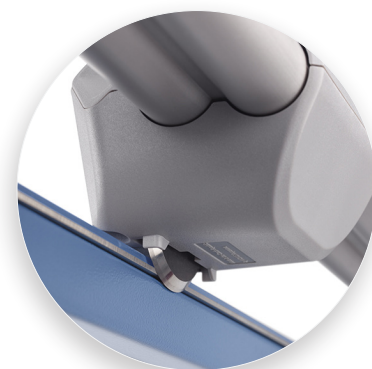

The Dahle 556 Professional Rotary Trimmer with a 37" cut length is designed for precision and accuracy. It features a ground self-sharpening blade that cuts in both directions, a dual-barrel guide bar for strength, and an automatic clamp to prevent shifting. This German engineered cutter is ultra-precise and ideal for trimming paper, photos, and cardstock.

Features | Benefits

- Self-sharpening blade cuts in both directions
- Dual-barrel aluminum guide bar provides strength and accuracy
- Automatic clamp holds work securely and prevents shifting
- Ground steel blade is encased in a protective housing for safety
- Sturdy metal base with non-slip rubber feet
- Screened inch, metric and angled guides for easy alignment
- Space-saving upright storage with kick-stand endcaps
- Adjustable magnetic alignment guide for sizing cuts
- German engineered for precision and accuracy

Metal Base

German Engineered

With a sturdy design and a 37" cutting length, this trimmer is ideal for posters, banners, and oversized photos.

The dual-barrel aluminum guide bar provides stability for cutting thicker materials.