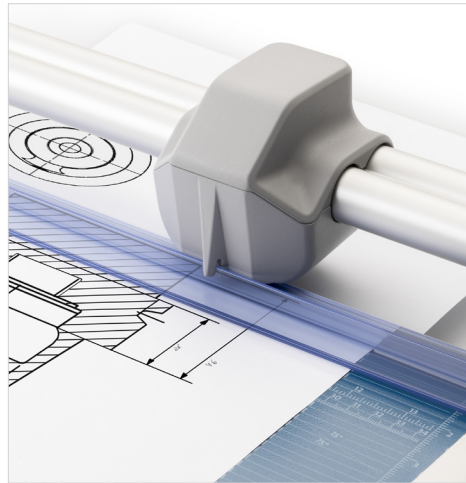

Dahle Model 558 Professional 51 Inch Rolling Trimmer

Product Spec Sheet

Provided by

MyBinding.com
When Image Matters.

Call Us at 1-800-944-4573

Dahle 558

Professional Rotary Trimmer

The Dahle 558 Professional Rotary Trimmer with a 51" cut length is designed for precision and accuracy. It features a ground self-sharpening blade that cuts in both directions, a dual-barrel guide bar for strength, and an automatic clamp to prevent shifting. This German engineered cutter is ultra-precise and ideal for trimming paper, photos, and cardstock.

Self-sharpening system maintains a perfectly honed blade.

Features | Benefits

- Self-sharpening blade cuts in both directions
- Dual-barrel aluminum guide bar provides strength and accuracy
- Automatic clamp holds work securely and prevents shifting
- Ground steel blade is encased in a protective housing for safety
- Sturdy metal base with non-slip rubber feet
- Screened inch, metric and angled guides for easy alignment
- Space-saving upright storage with kick-stand endcaps
- Adjustable magnetic alignment guide for sizing cuts
- German engineered for precision and accuracy

Easily align work with screened inch, metric, and angled guide lines.

51
Cut Length

12
Sheets of paper
Sheet Capacity

Self Sharpening

Automatic Paper Clamp

Alignment Guide

Metal Base

GERMAN
ENGINEERED
by Dahle
German Engineered

With a sturdy design and a 51" cutting length, this trimmer is ideal for posters, banners, and oversized photos.

The dual-barrel aluminum guide bar provides stability for cutting thicker materials.

Automatic clamp holds work securely and prevents your work from shifting.