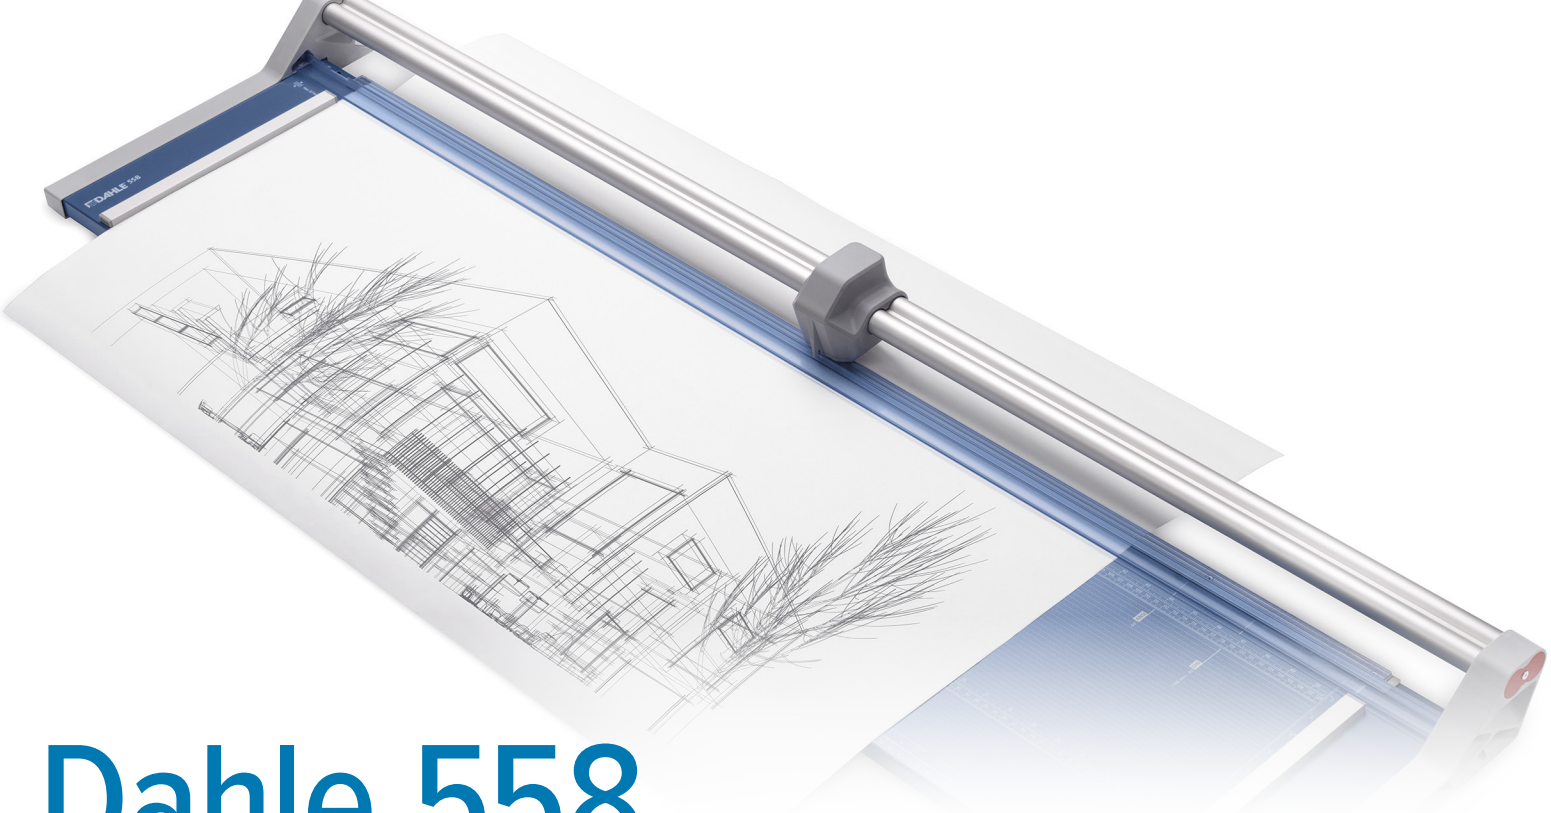

Dahle Model 558 Professional 51 Inch Rolling Trimmer

Product Spec Sheet

Provided by

MyBinding.com
When Image Matters.

Call Us at 1-800-944-4573

Dahle 558

Professional Rotary Trimmer

The Dahle 558 Professional Rotary Trimmer with a 51" cut length is designed for precision and accuracy. It features a ground self-sharpening blade that cuts in both directions, a dual-barrel guide bar for strength, and an automatic clamp to prevent shifting. This German engineered cutter is ultra-precise and ideal for trimming paper, photos, and cardstock.

Self-sharpening system maintains a perfectly honed blade.

Features | Benefits

- Self-sharpening blade cuts in both directions
- Dual-barrel aluminum guide bar provides strength and accuracy
- Automatic clamp holds work securely and prevents shifting
- Ground steel blade is encased in a protective housing for safety
- Sturdy metal base with non-slip rubber feet
- Screened inch, metric and angled guides for easy alignment
- Space-saving upright storage with kick-stand endcaps
- Adjustable magnetic alignment guide for sizing cuts
- German engineered for precision and accuracy

Easily align work with screened inch, metric, and angled guide lines.

51
Cut Length

12
Sheets of paper
Sheet Capacity

Self Sharpening

Automatic Paper Clamp

Alignment Guide

Metal Base

GERMAN
ENGINEERED
by Dahle
German Engineered

With a sturdy design and a 51" cutting length, this trimmer is ideal for posters, banners, and oversized photos.

The dual-barrel aluminum guide bar provides stability for cutting thicker materials.

Automatic clamp holds work securely and prevents your work from shifting.