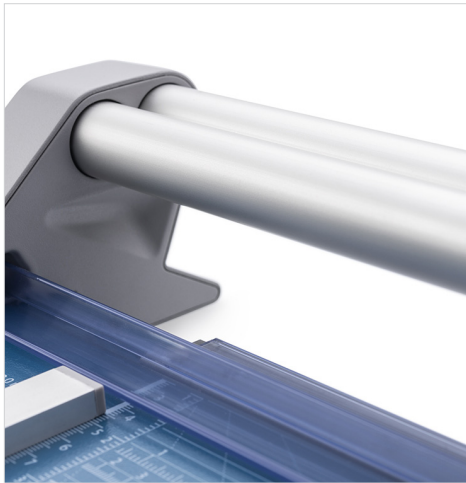

Dahle Model 558 Professional 51 Inch Rolling Trimmer

Product Spec Sheet

Provided by

MyBinding.com
When Image Matters.

Call Us at 1-800-944-4573

Dahle 558

Professional Rotary Trimmer

The Dahle 558 Professional Rotary Trimmer with a 51" cut length is designed for precision and accuracy. It features a ground self-sharpening blade that cuts in both directions, a dual-barrel guide bar for strength, and an automatic clamp to prevent shifting. This German engineered cutter is ultra-precise and ideal for trimming paper, photos, and cardstock.

Self-sharpening system maintains a perfectly honed blade.

Features | Benefits

- Self-sharpening blade cuts in both directions
- Dual-barrel aluminum guide bar provides strength and accuracy
- Automatic clamp holds work securely and prevents shifting
- Ground steel blade is encased in a protective housing for safety
- Sturdy metal base with non-slip rubber feet
- Screened inch, metric and angled guides for easy alignment
- Space-saving upright storage with kick-stand endcaps
- Adjustable magnetic alignment guide for sizing cuts
- German engineered for precision and accuracy

Easily align work with screened inch, metric, and angled guide lines.

51
Cut Length

12
Sheets of paper
Sheet Capacity

Self Sharpening

Automatic Paper Clamp

Alignment Guide

Metal Base

GERMAN
ENGINEERED
by Dahle
German Engineered

With a sturdy design and a 51" cutting length, this trimmer is ideal for posters, banners, and oversized photos.

The dual-barrel aluminum guide bar provides stability for cutting thicker materials.

Automatic clamp holds work securely and prevents your work from shifting.