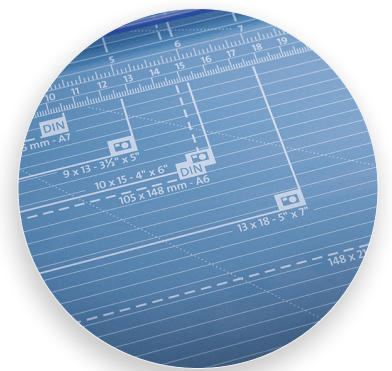

Dahle Model 558 Professional 51 Inch Rolling Trimmer

Product Spec Sheet

Provided by

MyBinding.com
When Image Matters.

Call Us at 1-800-944-4573

Dahle 558

Professional Rotary Trimmer

The Dahle 558 Professional Rotary Trimmer with a 51" cut length is designed for precision and accuracy. It features a ground self-sharpening blade that cuts in both directions, a dual-barrel guide bar for strength, and an automatic clamp to prevent shifting. This German engineered cutter is ultra-precise and ideal for trimming paper, photos, and cardstock.

Self-sharpening system maintains a perfectly honed blade.

Features | Benefits

- Self-sharpening blade cuts in both directions
- Dual-barrel aluminum guide bar provides strength and accuracy
- Automatic clamp holds work securely and prevents shifting
- Ground steel blade is encased in a protective housing for safety
- Sturdy metal base with non-slip rubber feet
- Screened inch, metric and angled guides for easy alignment
- Space-saving upright storage with kick-stand endcaps
- Adjustable magnetic alignment guide for sizing cuts
- German engineered for precision and accuracy

Easily align work with screened inch, metric, and angled guide lines.

51
Cut Length

12
Sheets of paper
Sheet Capacity

Self Sharpening

Automatic Paper Clamp

Alignment Guide

Metal Base

GERMAN
ENGINEERED
by Dahle
German Engineered

With a sturdy design and a 51" cutting length, this trimmer is ideal for posters, banners, and oversized photos.

The dual-barrel aluminum guide bar provides stability for cutting thicker materials.

Automatic clamp holds work securely and prevents your work from shifting.