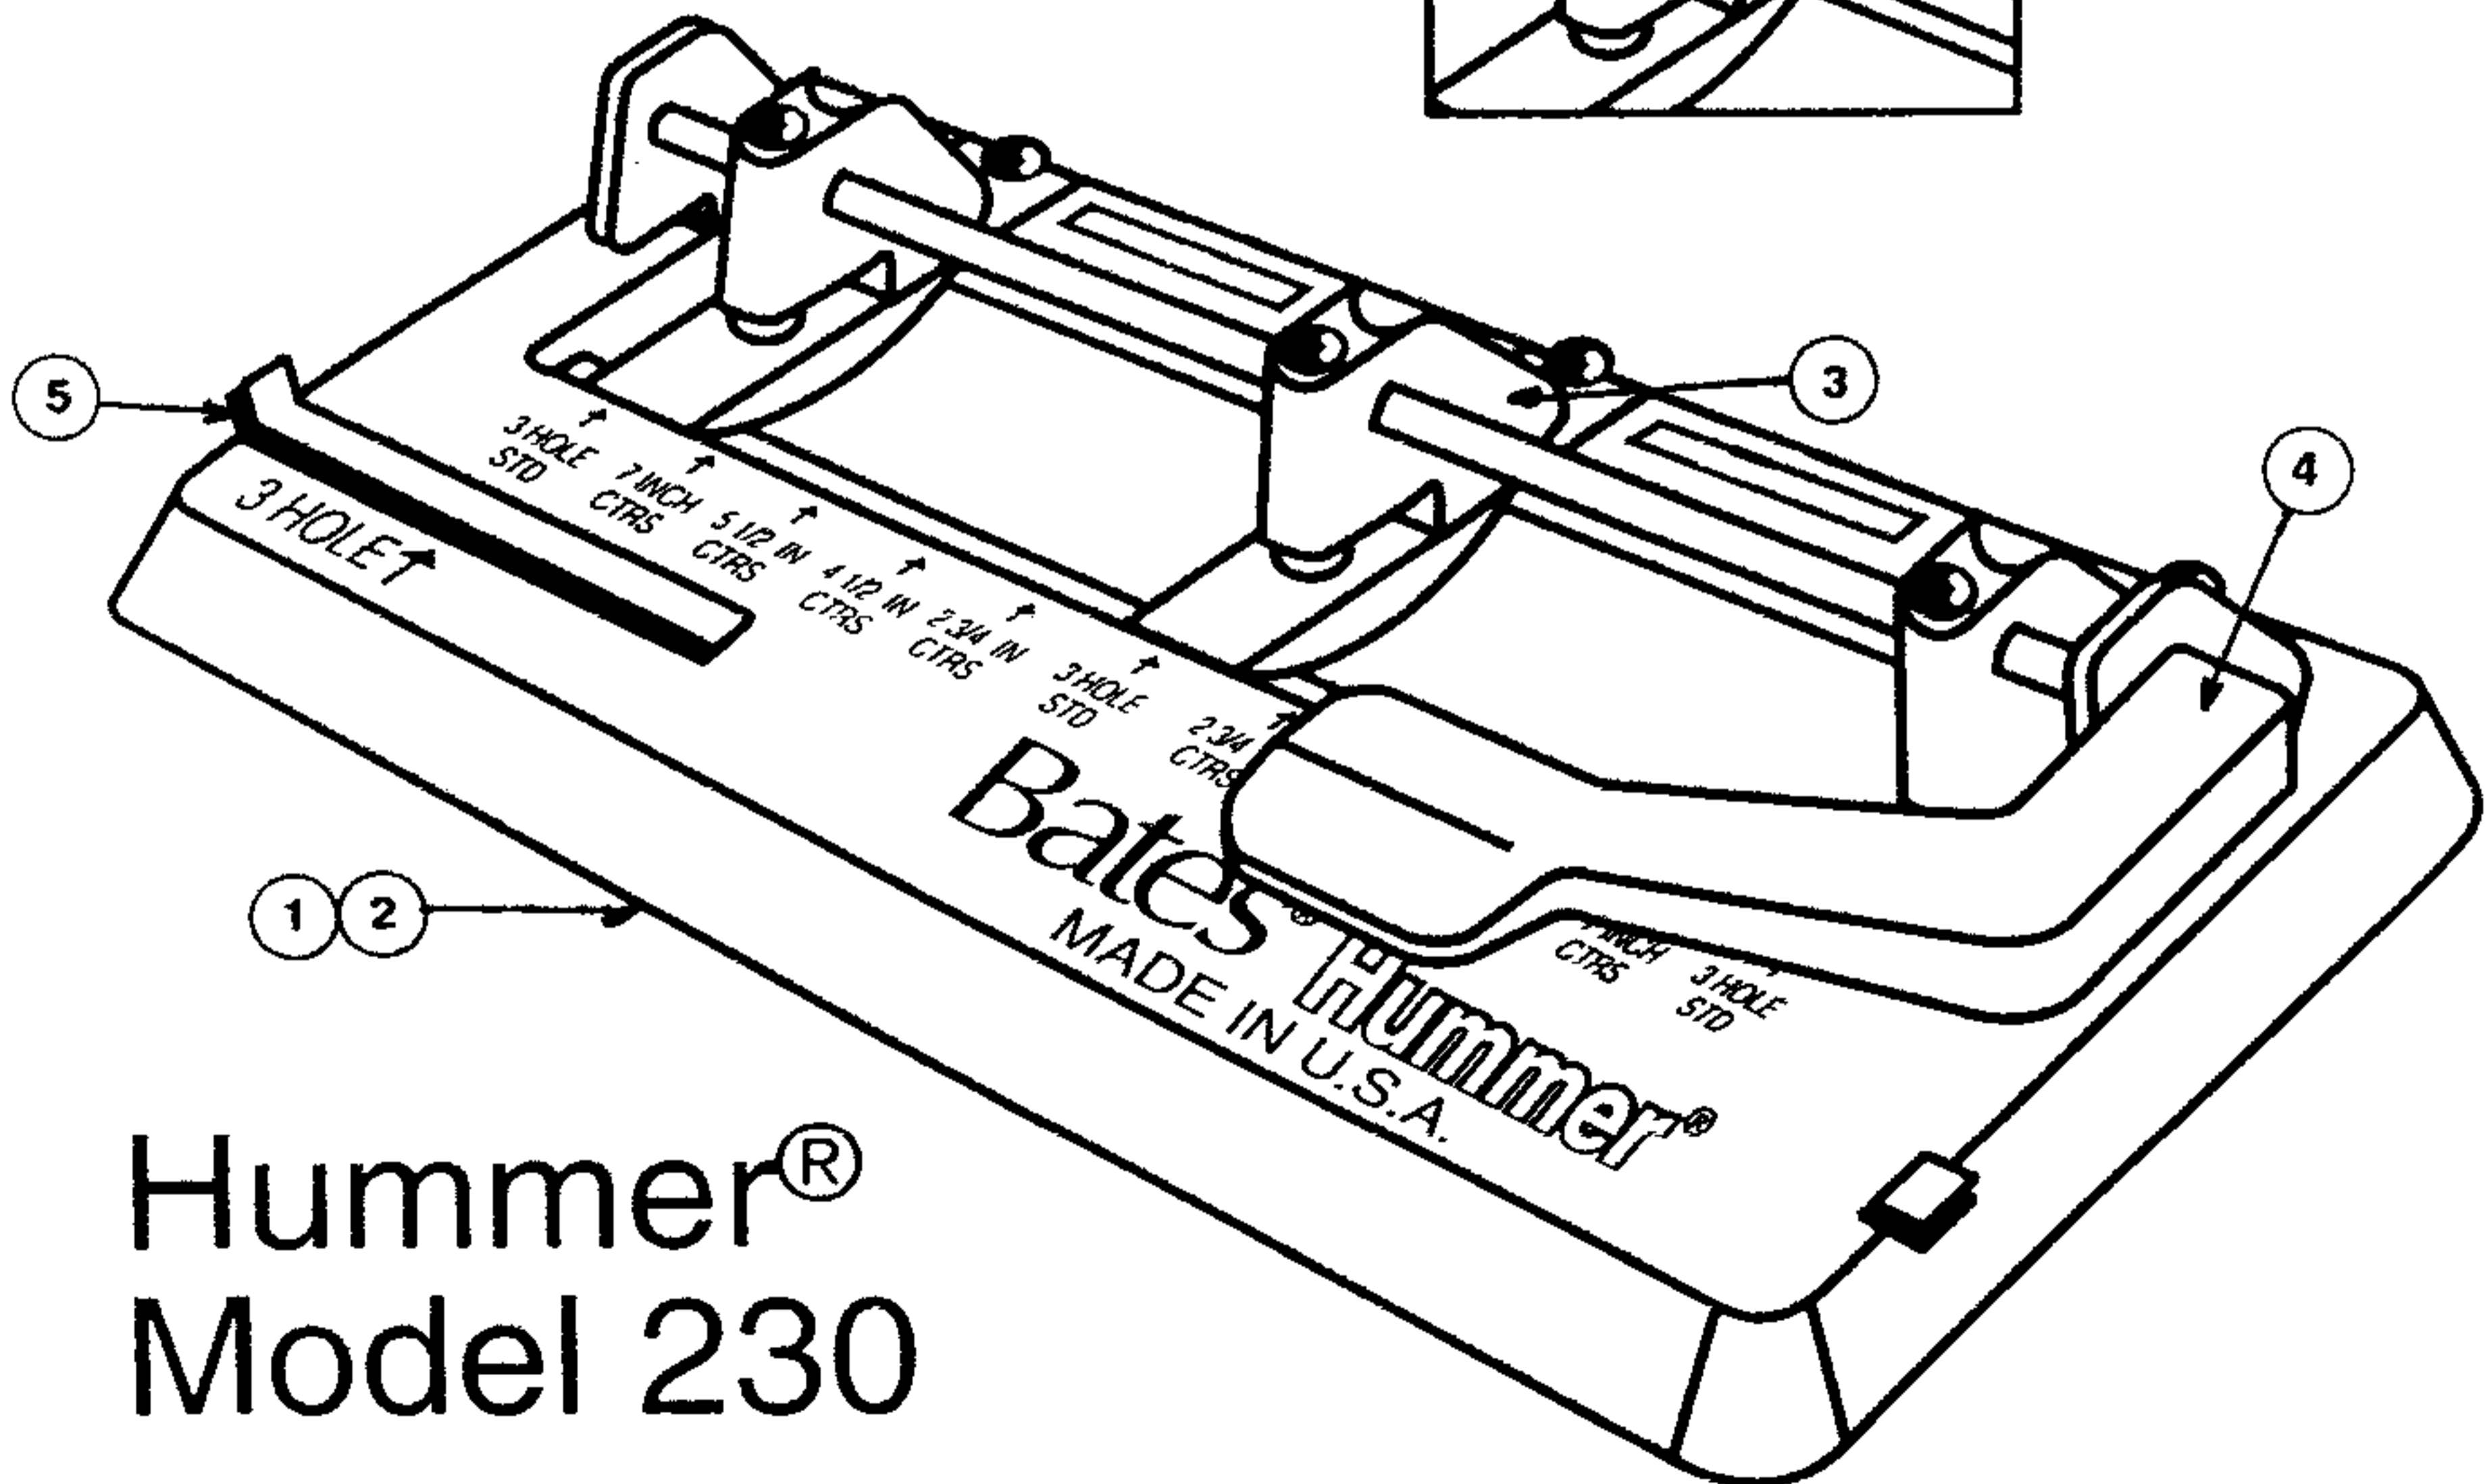

PARTS LIST FOR MODELS 130 & 230

Hummer®

GBC

National Service Department

One GBC Plaza
Northbrook, IL 60062 USA
800/477-3444

Hummer®
Model 130

Hummer®
Punch Head

Hummer®
Model 230

ITEM	PART NO.	DESCRIPTION	QUANTITY PER	
			130	230
1	9810246	BASE - 47520	1	
1	9810251	BASE - 47516		1
2	9810240	RUBBER FOOT - 47506	4	4
3		PUNCH HEAD ASSY - H230	3	3
3	9810248	▪ HEAD	2	2
3	9810237	▪ PIN, 9/32" PUNCH	2	2
3	9810209	▪ THUMB SCREW, KNURLED	2	2
3	9810155	▪ SPRING, COIL	2	2
3	1926802	▪ HEX NUT KEPS 8-32	2	2
4	9810243	HANDLE & SHAFT ASSEMBLY - 47518	1	1
5	9810090	GAUGE, RULER - WJ1030	1	1