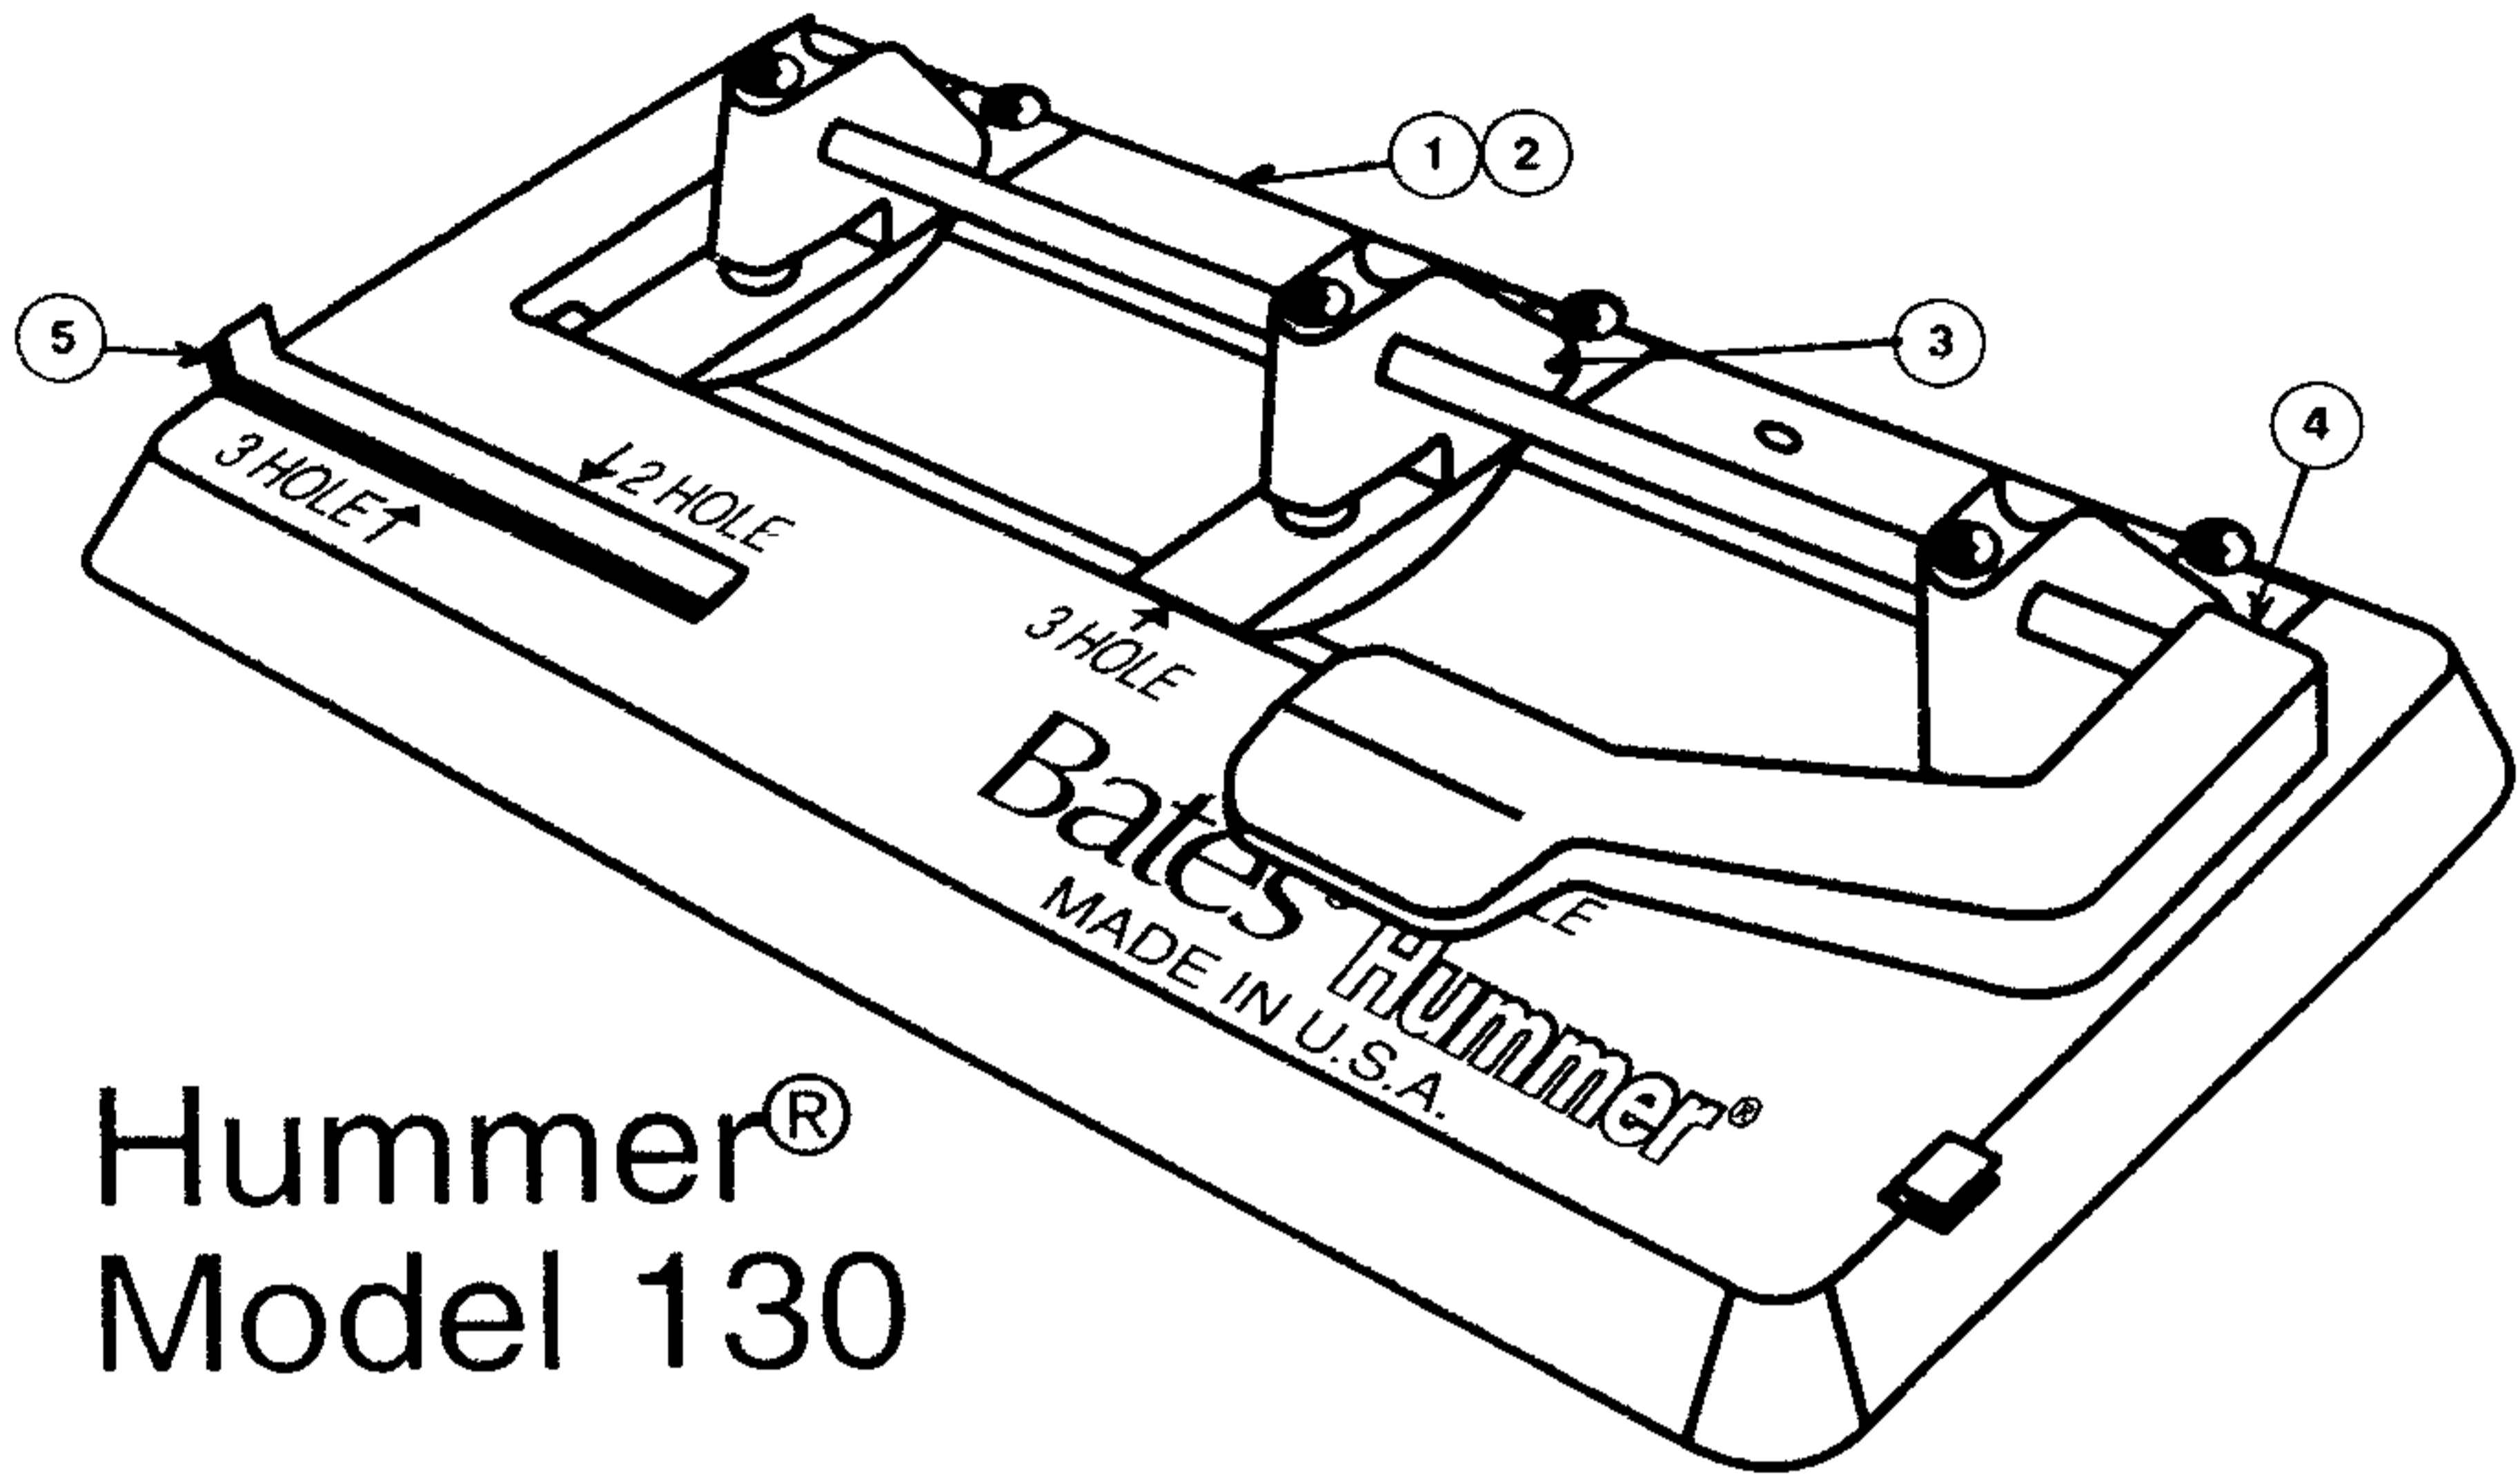

PARTS LIST FOR MODELS 130 & 230

Hummer®

GBC

National Service Department

One GBC Plaza
Northbrook, IL 60062 USA
800/477-3444

Hummer®
Model 130

Hummer®
Punch Head

Hummer®
Model 230

ITEM	PART NO.	DESCRIPTION	QUANTITY PER	
			130	230
1	9810246	BASE - 47520	1	
1	9810251	BASE - 47516		1
2	9810240	RUBBER FOOT - 47506	4	4
3		PUNCH HEAD ASSY - H230	3	3
3	9810248	▪ HEAD	2	2
3	9810237	▪ PIN, 9/32" PUNCH	2	2
3	9810209	▪ THUMB SCREW, KNURLED	2	2
3	9810155	▪ SPRING, COIL	2	2
3	1926802	▪ HEX NUT KEPS 8-32	2	2
4	9810243	HANDLE & SHAFT ASSEMBLY - 47518	1	1
5	9810090	GAUGE, RULER - WJ1030	1	1