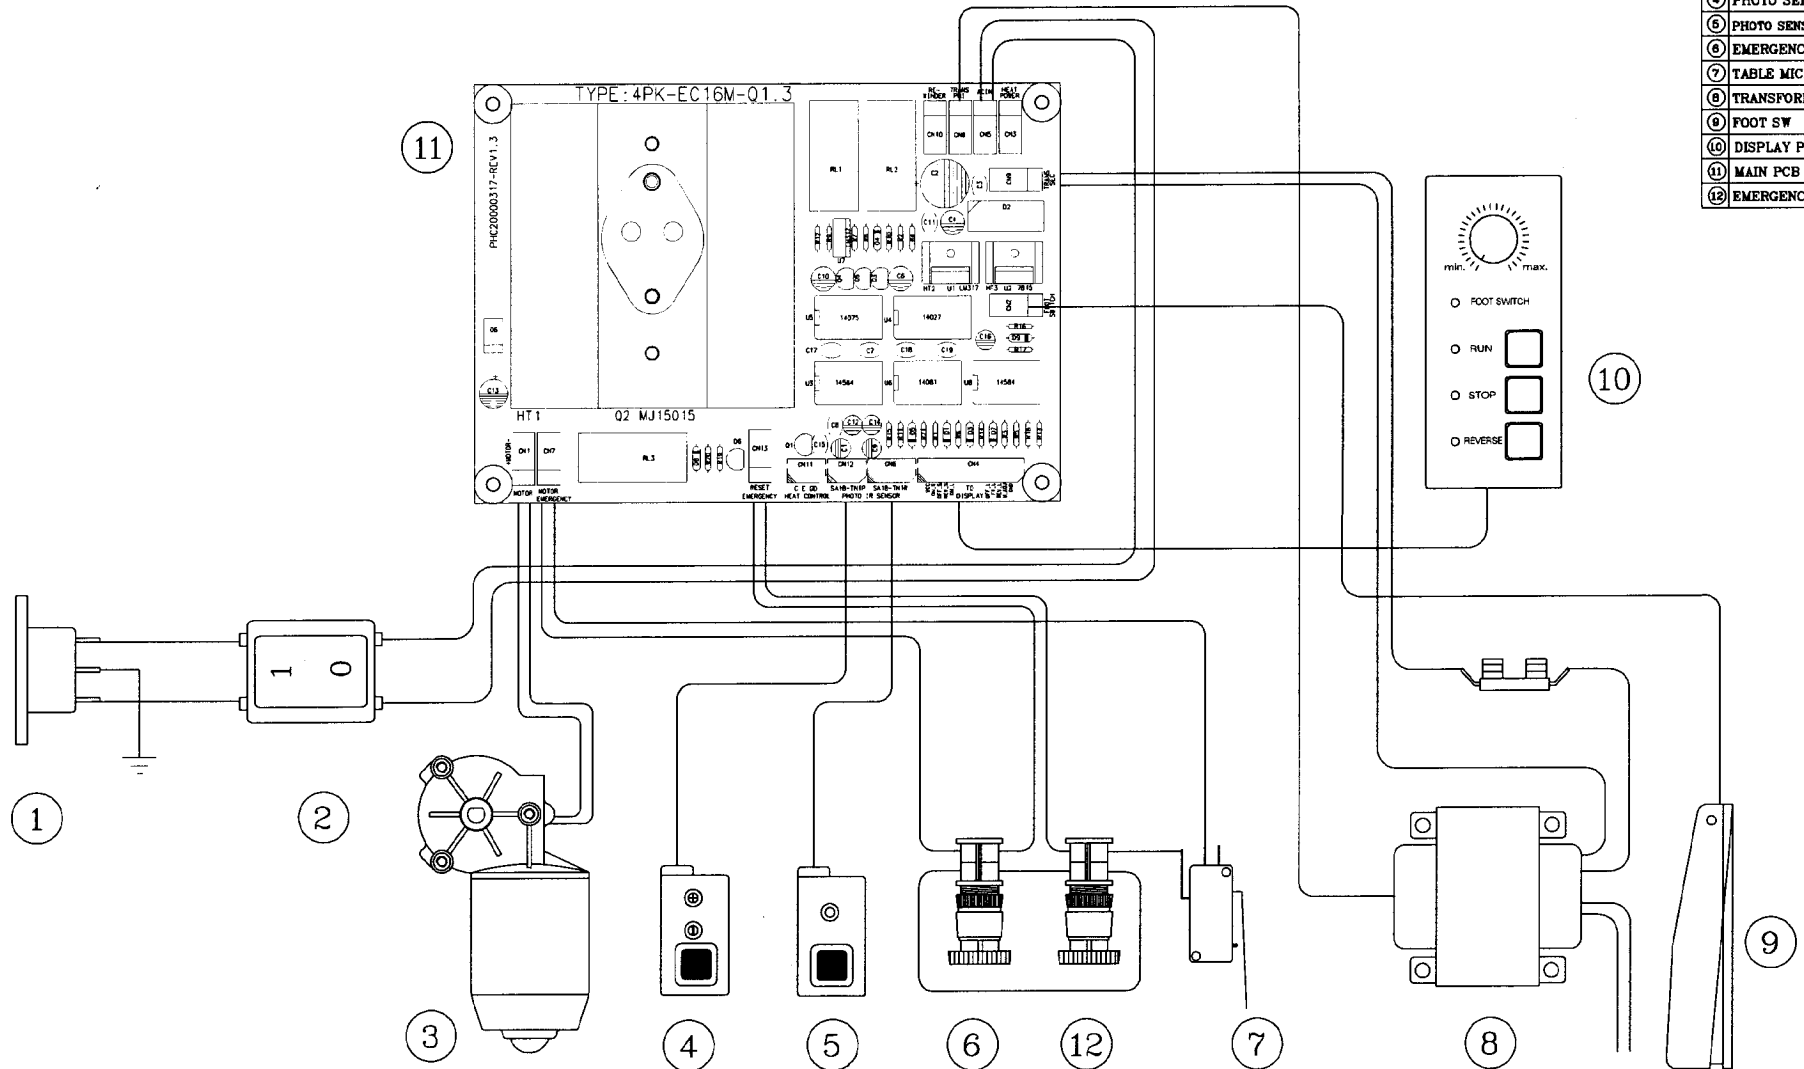

# ARCTIC TITAN 165 Parts List

GBC IS AN ACCO BRANDS COMPANY

GBC FILMS GROUP		4151 Anderson Road, DeForest, WI 53522	
TITLE: Arctic Titan 165: Left side view			
DATE: 07/12/00	DRAWN BY: N/A	DWG SCALE: N/A	DWG: AT165-004

UNLESS OTHERWISE SPECIFIED TOLERANCE		GBC Films Group 4151 Anderson Road, DeForest, WI 53532	
DEL. AS SHOWN	TOL.	FORM TO BE	TITLE :
XX	±.004	12	Arctic Titan 165: Unwinds and feed table
X	±.008		DATE: 07/12/00
XX	±.010		DRAWN BY: N/A
XX	±.008		DWG SCALE: N/A
XXX	±.008		DWG : AT165 - 007
XXXX	±.005		

# ARTIC TITAN - 165(GBC) WIRING DIAGRAM

COMPONENT NAME	
①	INLET
②	DPDT POWER SW
③	MAIN MOTOR
④	PHOTO SENSOR
⑤	PHOTO SENSOR(RECEIVER)
⑥	EMERGENCY SW
⑦	TABLE MICRO SW
⑧	TRANSFORMER
⑨	FOOT SW
⑩	DISPLAY PCB
⑪	MAIN PCB
⑫	EMERGENCY SW

△5	Quantity	Designed	Checked	Approved	Scale	DATE	
△4	Material				Unit	MODEL	ARTIC TITAN - 165
△3	Sur/finish				Project	PART NAME	
△2	Tolerance					DRAWING No	
△1	Chamfer					PART CODE	
	REVISION	DATE	Round				