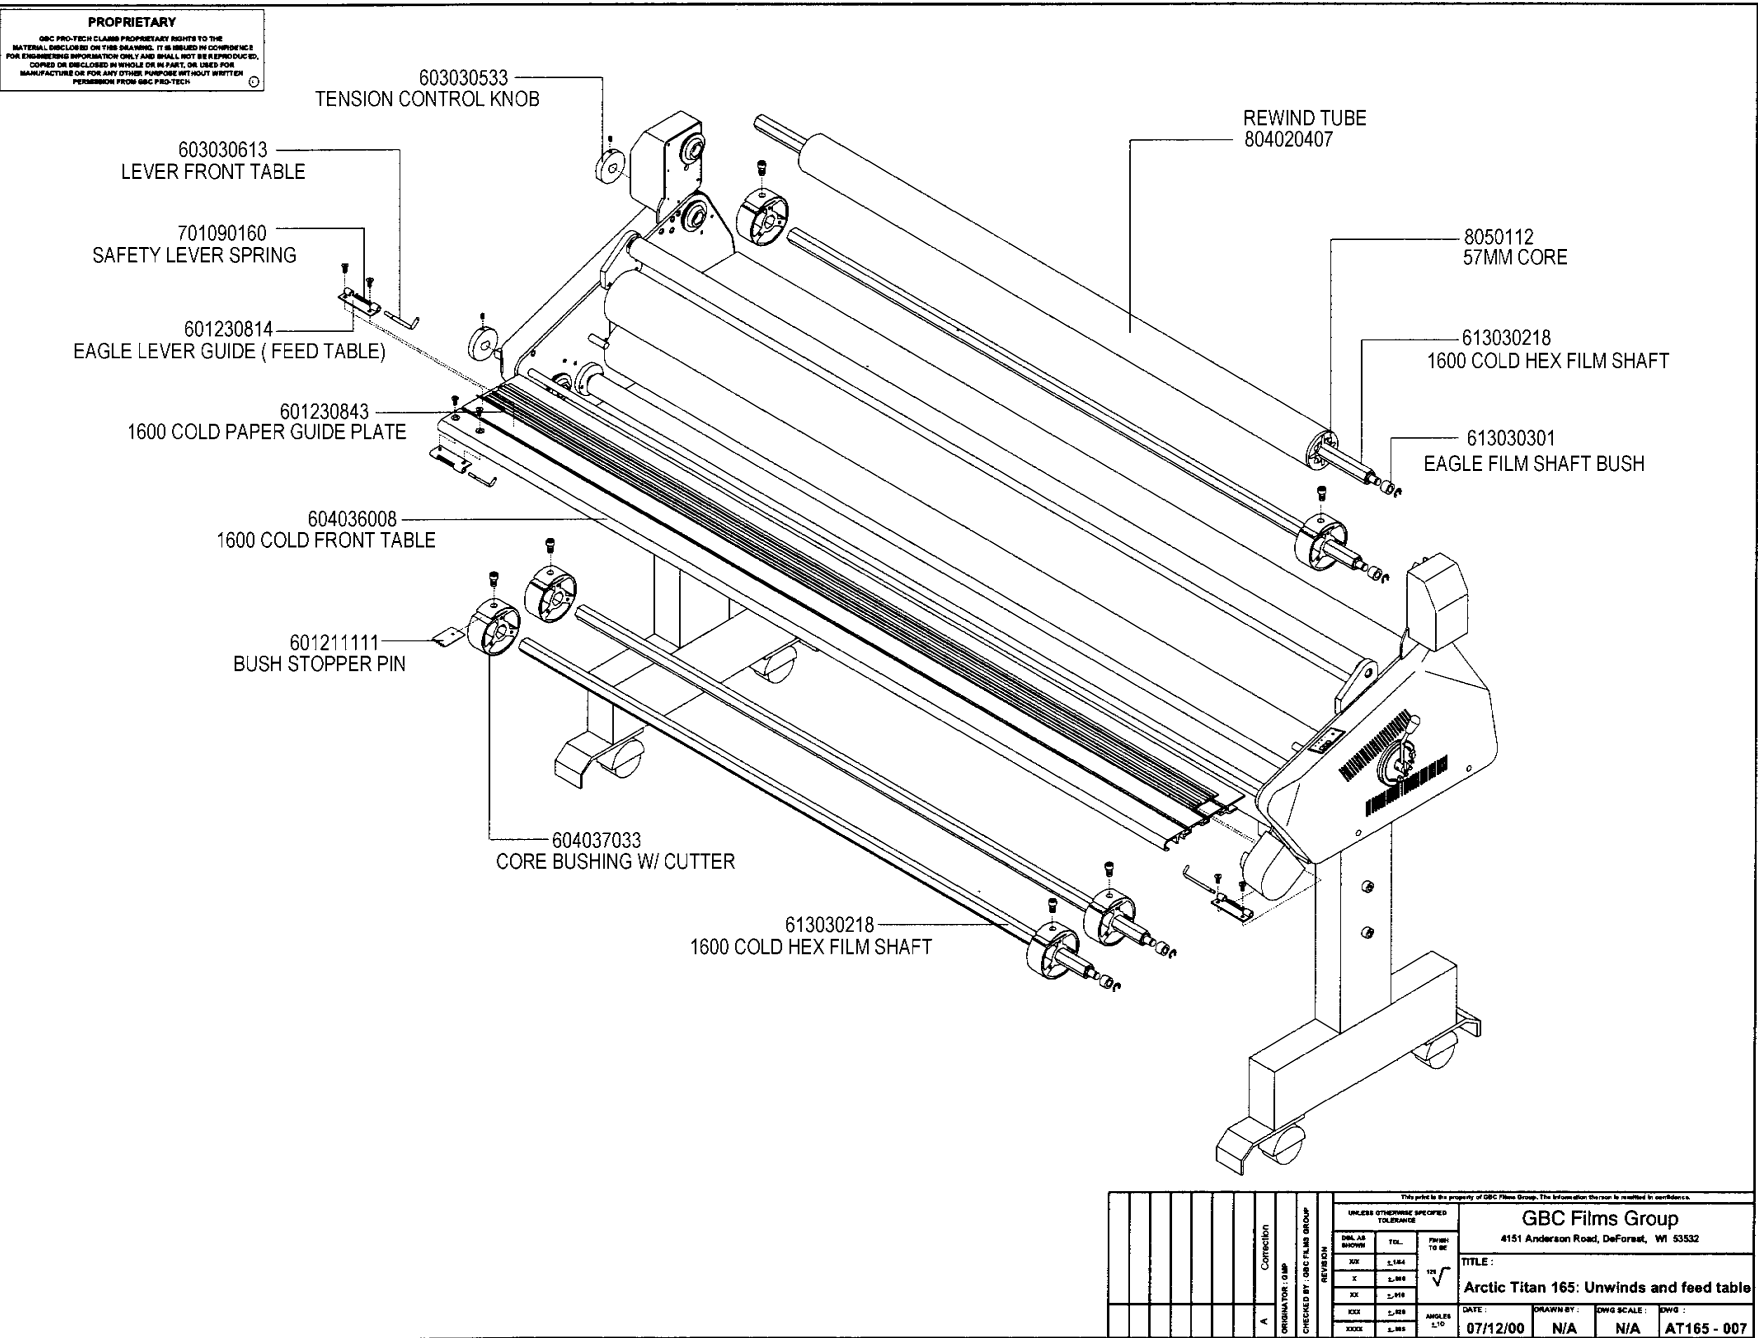

# ARCTIC TITAN 165 Parts List

GBC IS AN ACCO BRANDS COMPANY

GBC FILMS GROUP		4151 Anderson Road, DeForest, WI 53522	
TITLE: Arctic Titan 165: Left side view			
DATE: 07/12/00	DRAWN BY: N/A	DWG SCALE: N/A	DWG: AT165-004

UNLESS OTHERWISE SPECIFIED TOLERANCE		GBC Films Group 4151 Anderson Road, DeForest, WI 53532	
DEL. AS SHOWN	TOL.	FORM TO BE	TITLE :
XX	±.004	12	Arctic Titan 165: Unwinds and feed table
X	±.008		DATE: 07/12/00
XX	±.010		DRAWN BY: N/A
XX	±.008		DWG SCALE: N/A
XXX	±.008		DWG : AT165 - 007
XXXX	±.005		

# ARTIC TITAN - 165(GBC) WIRING DIAGRAM

COMPONENT NAME	
①	INLET
②	DPDT POWER SW
③	MAIN MOTOR
④	PHOTO SENSOR
⑤	PHOTO SENSOR(RECEIVER)
⑥	EMERGENCY SW
⑦	TABLE MICRO SW
⑧	TRANSFORMER
⑨	FOOT SW
⑩	DISPLAY PCB
⑪	MAIN PCB
⑫	EMERGENCY SW

△5	Quantity	Designed	Checked	Approved	Scale	DATE	
△4	Material				Unit	MODEL	ARTIC TITAN - 165
△3	Sur/finish				Project	PART NAME	
△2	Tolerance					DRAWING No	
△1	Chamfer					PART CODE	
	REVISION	DATE	Round				