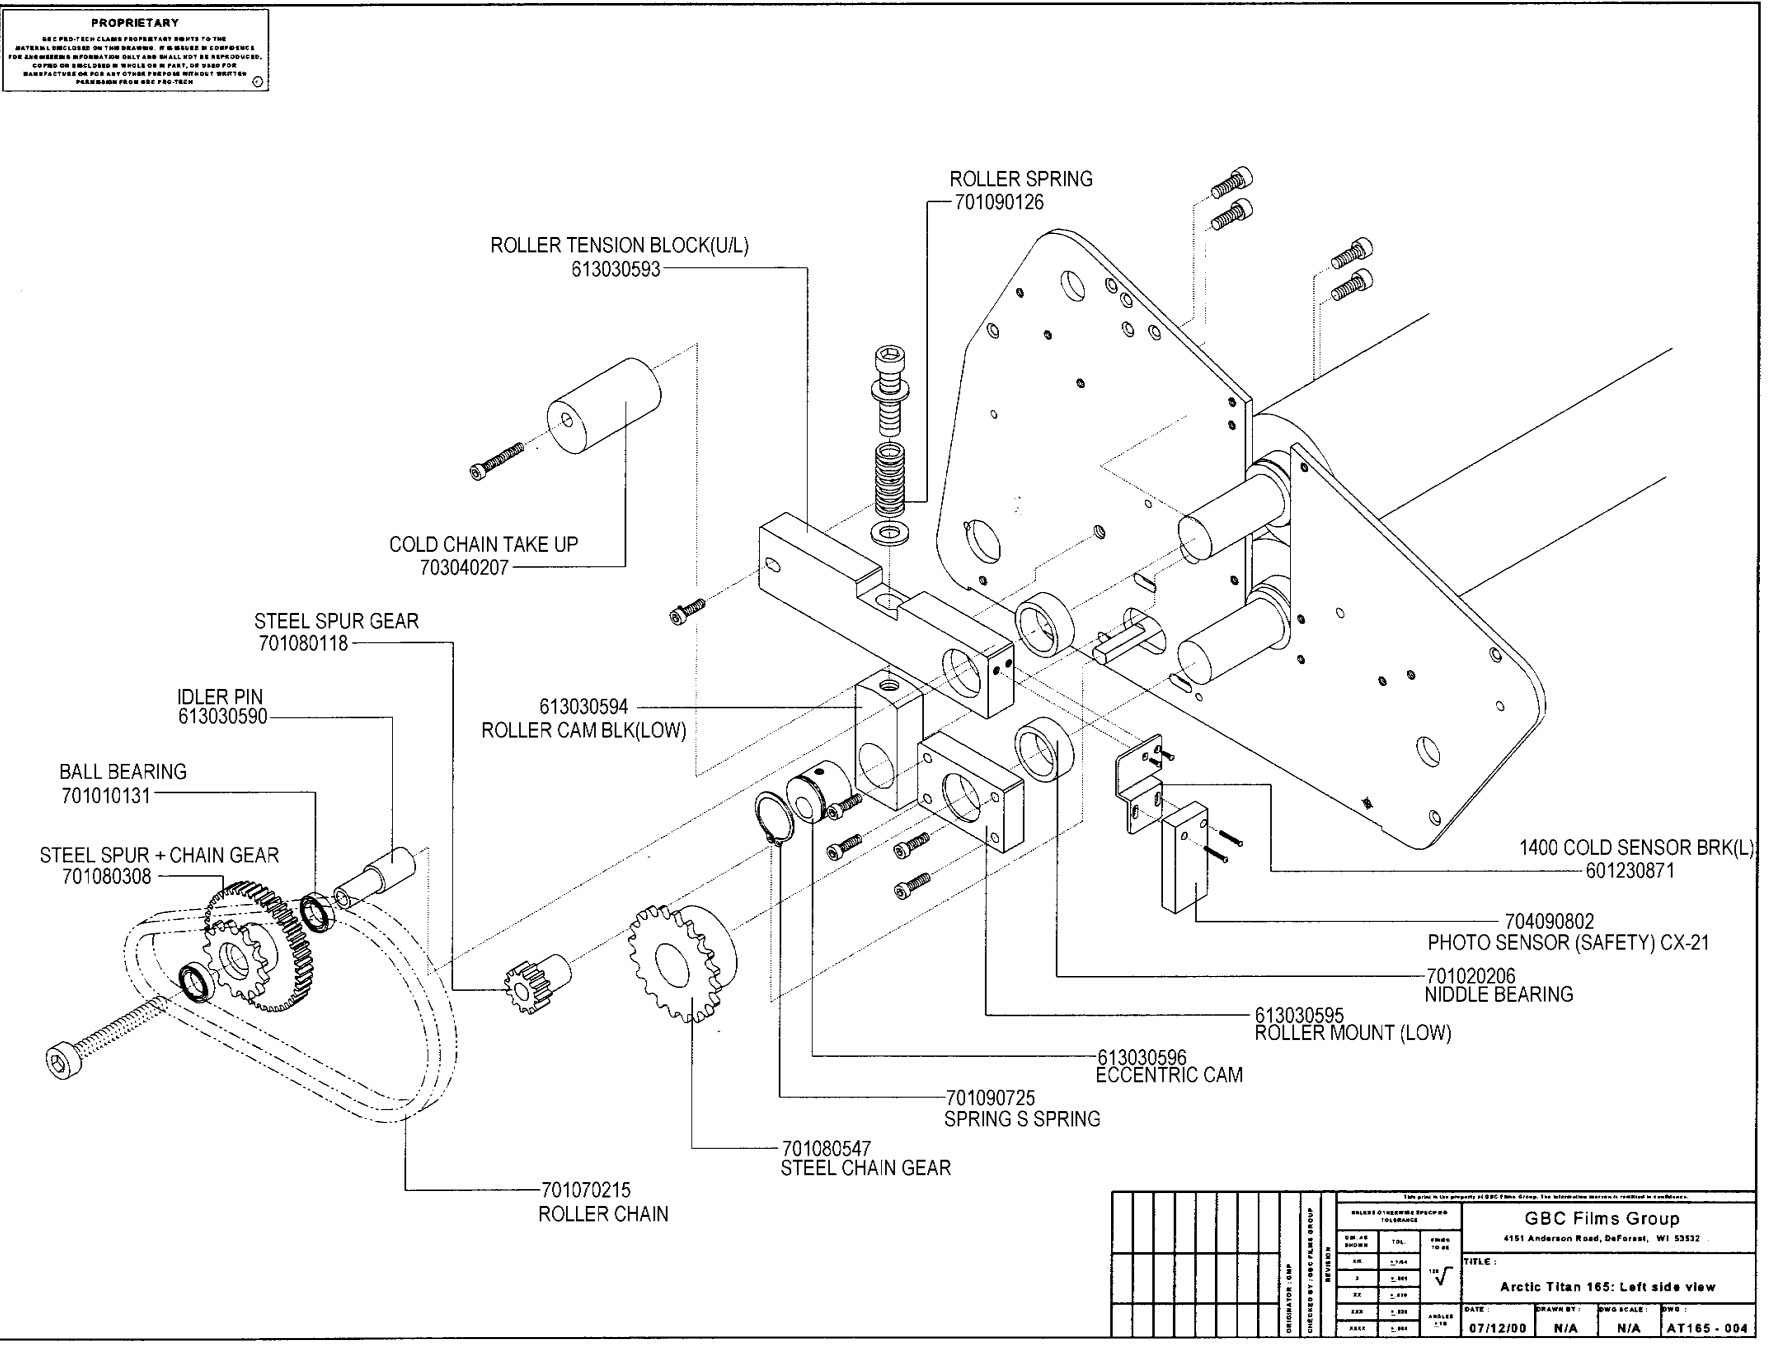

# ARCTIC TITAN 165 Parts List

GBC IS AN ACCO BRANDS COMPANY

GBC FILMS GROUP		4151 Anderson Road, DeForest, WI 53522	
TITLE: Arctic Titan 165: Left side view			
DATE: 07/12/00	DRAWN BY: N/A	DWG SCALE: N/A	DWG: AT165-004

UNLESS OTHERWISE SPECIFIED TOLERANCE		GBC Films Group 4151 Anderson Road, DeForest, WI 53532	
DEL. AS SHOWN	TOL.	FORM TO BE	TITLE :
XX	±.004	12	Arctic Titan 165: Unwinds and feed table
X	±.008		DATE: 07/12/00
XX	±.010		DRAWN BY: N/A
XX	±.008		DWG SCALE: N/A
XXX	±.008		DWG : AT165 - 007
XXXX	±.005		

# ARTIC TITAN - 165(GBC) WIRING DIAGRAM

COMPONENT NAME	
①	INLET
②	DPDT POWER SW
③	MAIN MOTOR
④	PHOTO SENSOR
⑤	PHOTO SENSOR(RECEIVER)
⑥	EMERGENCY SW
⑦	TABLE MICRO SW
⑧	TRANSFORMER
⑨	FOOT SW
⑩	DISPLAY PCB
⑪	MAIN PCB
⑫	EMERGENCY SW

△5	Quantity	Designed	Checked	Approved	Scale	DATE	
△4	Material				Unit	MODEL	ARTIC TITAN - 165
△3	Sur/finish				Project	PART NAME	
△2	Tolerance					DRAWING No	
△1	Chamfer					PART CODE	
	REVISION	DATE	Round				