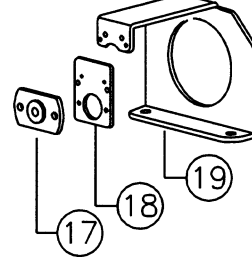

DETAIL "J"

DETAIL "K"

DETAIL "L"

DETAIL "M"

Item	Part Number	Part Name	Qty.
1	704090411	Micro Switch	3
2	601230555	Limit Switch Bracket (L)	1
3	601230556	Limit Switch Bracket (R)	1
4	601230557	Magnetic Bracket (L)	1
5	604620101	Metal Magnet	2
6	601230558	Magnetic Bracket (R)	1
7	601310508	Bracket, Micro Switch	1
8	613030575	Bearing Housing, Idler Roller	1
9	701010141	Ball Bearing	2
10	613030576	Bearing Housing	1
11	701090716	Snap Ring	2
12	613030577	P/ Roller Bushing	1
13	613030578	P/Roller Bushing	1
14	701090720	Snap Ring	2
15	613030579	H/ Roller Bushing	1
16	613030580	H/ Roller Bushing	1
17	703040211	Teflon Bushing	1
18	601230540	Heater Support	1
19	601230542	H/Roller Hook	1

29	637400150	Power Switch	1
30	704031124	Power Cord	1
31	704140411	Cord Stopper	1
32	704140406	Cord Stopper, Foot Pedal	1
33	704090603	Foot Switch	1

Item	Part Number	Part Name	Qty.
1	701010103	Ball Bearing	3
2	635800338	Clutch Sprocket	1
3	635800339	Clutch Sprocket	1
4	701050247	Bushing Flange	1
5	613030634	Double Gear Pin	1
6	701050245	Bushing Flange	1
7	613030633	Rewinder Gear Pin	1
8	703040211	Teflon Bushing	1
9	601230541	Heater Support	1
10	630200106	Cold Tension Block	1
11	632501703	Tension Block	1
12	701090141	Spring	1
13	601230702	Inside Film Tension Disk	1
14	703070101	Clutch Skin Pad	1
15	701080125	Steel Spur Gear	1
16	701020205	Thrust Needle Bearing	2
17	632501775	Rewinder Tension Shaft	1
18	601230712	Outside Tension Disk	1
19	701090832	Spring Pin	1
20	613030597	Tension Bolt	1
21	630800105	Surelam Outer Tension Disc	1
22	703070114	Clutch Skin Pad	1
23	634100193	Clutch Pet Pad	3
24	635500149	Bushing Tube	1
25	601230714	Cold Inside Tension Disc	1
26	701090709	Spring S Ring	1
27	613030588	Upper Film Tension	1
27	613030587	Low Film Tension	1
28	601230560	Titan 110 Power Panel	1
28	601230559	Titan 165 Power Panel	1