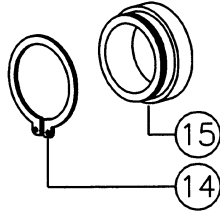

634300057 O-RING FOR FILM CORE ADAPTOR (Not Shown)

Item	Part Number	Part Name	Qty.
25	601230554	Safety Shield Bracket	1
26	613030614	Lever Cap	1
27	613030622	Roller Cover Safety Lever Low	1
28	701090607	Spring E Ring	1
29	613030301	Film Shaft Bushing	1
30	613030219	Hex Film Shaft, Titan 165	1
30	613030216	Hex Film Shaft, Titan 110	1
31	804020407	Rewinder Tube, Titan 165	1
31	804020404	Rewinder Tube, Titan 110	1
32	8050112	57mm Core, Titan	1
33	601230458	Safety Shield, Titan 165	1
33	601230456	Safety Shield, Titan 110	1
34	601230553	Safety Shield Bracket	1
35	604036009	Front Table, Titan 165	1
35	604036014	Front Table, Titan 110	1
36	613030613	Front Table Safety Lever	1
37	604020321	Left Cover, Titan	1

DETAIL "A"

DETAIL "B"

DETAIL "C"

DETAIL "D"

DETAIL "F"

DETAIL "G"

DETAIL "H"

DETAIL "I"

DETAIL "J"

DETAIL "K"

DETAIL "L"

DETAIL "M"

Item	Part Number	Part Name	Qty.
1	704090411	Micro Switch	3
2	601230555	Limit Switch Bracket (L)	1
3	601230556	Limit Switch Bracket (R)	1
4	601230557	Magnetic Bracket (L)	1
5	604620101	Metal Magnet	2
6	601230558	Magnetic Bracket (R)	1
7	601310508	Bracket, Micro Switch	1
8	613030575	Bearing Housing, Idler Roller	1
9	701010141	Ball Bearing	2
10	613030576	Bearing Housing	1
11	701090716	Snap Ring	2
12	613030577	P/ Roller Bushing	1
13	613030578	P/Roller Bushing	1
14	701090720	Snap Ring	2
15	613030579	H/ Roller Bushing	1
16	613030580	H/ Roller Bushing	1
17	703040211	Teflon Bushing	1
18	601230540	Heater Support	1
19	601230542	H/Roller Hook	1