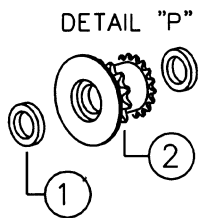

DETAIL "J"

DETAIL "K"

DETAIL "L"

DETAIL "M"

Item	Part Number	Part Name	Qty.
1	704090411	Micro Switch	3
2	601230555	Limit Switch Bracket (L)	1
3	601230556	Limit Switch Bracket (R)	1
4	601230557	Magnetic Bracket (L)	1
5	604620101	Metal Magnet	2
6	601230558	Magnetic Bracket (R)	1
7	601310508	Bracket, Micro Switch	1
8	613030575	Bearing Housing, Idler Roller	1
9	701010141	Ball Bearing	2
10	613030576	Bearing Housing	1
11	701090716	Snap Ring	2
12	613030577	P/ Roller Bushing	1
13	613030578	P/Roller Bushing	1
14	701090720	Snap Ring	2
15	613030579	H/ Roller Bushing	1
16	613030580	H/ Roller Bushing	1
17	703040211	Teflon Bushing	1
18	601230540	Heater Support	1
19	601230542	H/Roller Hook	1

29	637400150	Power Switch	1
30	704031124	Power Cord	1
31	704140411	Cord Stopper	1
32	704140406	Cord Stopper, Foot Pedal	1
33	704090603	Foot Switch	1

Item	Part Number	Part Name	Qty.
1	701010103	Ball Bearing	3
2	635800338	Clutch Sprocket	1
3	635800339	Clutch Sprocket	1
4	701050247	Bushing Flange	1
5	613030634	Double Gear Pin	1
6	701050245	Bushing Flange	1
7	613030633	Rewinder Gear Pin	1
8	703040211	Teflon Bushing	1
9	601230541	Heater Support	1
10	630200106	Cold Tension Block	1
11	632501703	Tension Block	1
12	701090141	Spring	1
13	601230702	Inside Film Tension Disk	1
14	703070101	Clutch Skin Pad	1
15	701080125	Steel Spur Gear	1
16	701020205	Thrust Needle Bearing	2
17	632501775	Rewinder Tension Shaft	1
18	601230712	Outside Tension Disk	1
19	701090832	Spring Pin	1
20	613030597	Tension Bolt	1
21	630800105	Surelam Outer Tension Disc	1
22	703070114	Clutch Skin Pad	1
23	634100193	Clutch Pet Pad	3
24	635500149	Bushing Tube	1
25	601230714	Cold Inside Tension Disc	1
26	701090709	Spring S Ring	1
27	613030588	Upper Film Tension	1
27	613030587	Low Film Tension	1
28	601230560	Titan 110 Power Panel	1
28	601230559	Titan 165 Power Panel	1