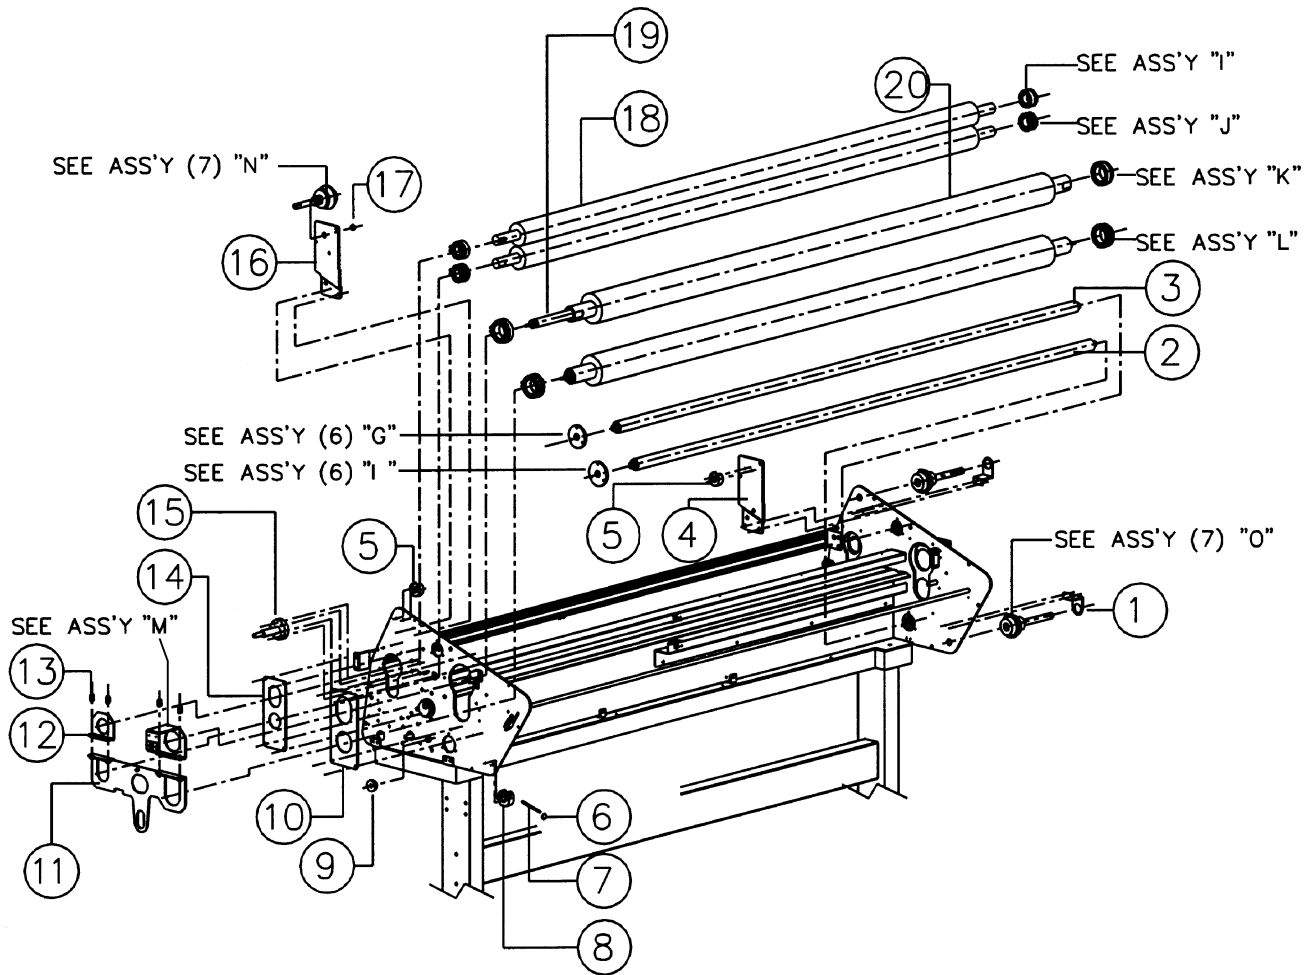

REVISION-A TITAN 110/165 PARTS LIST

© March 2006 GBC Films Group

Do not duplicate without written permission.

Item	Part Number	Part Name	Qty.
1	634100008	Caster, 4" Non-Brake	2
2	634100009	Caster, 4" Brake	2
3	601230571	Stand, Titan 165	2
3	601230585	Stand, Titan 110	2
4	610011903	Transformer	1
5	601211157	Sure Back Cover	4
6	601230231	Side Plate (L)	1
7	613030541	Front Table Supports	1
8	706011151	Main PCB	1
9	601230546	PCB Support	4
10	609070104	Cross Fan Motor	3
11	601230109	Bottom Plate	1
12	613010176	Tie Bar	1
13	601230232	Side Plate (R)	1
14	6090205	DC Geared Motor	1

Item	Part Number	Part Name	Qty.
1	601230708	Tension Block Stopper	2
2	613010172	Idle Roller (Low) Titan 165	1
2	613010173	Idle Roller Titan 110	1
3	613010171	Idle Roller (High) Titan 165	1
3	613010173	Idle Roller Titan 110	1
4	601230562	Rewinder Support	1
5	703070113	"U" Stopper	2
6	632501397	Safety Pin Ring	1
7	632501396	Safety Pin for "U" Stopper	1
8	632501396	(Safety) "U" Stopper	1
9	613030632	Guide Bush	1
10	601230544	H/ Support	2
11	601230549	"Left" Tension Plate	1
11	601230550	"Right" Tension Plate	1
12	601230543	P-Roller Hook	2
13	701090116	Roller Spring	8
14	601230545	P-Roller Support	2
15	613030635	Clutch Shaft	1
16	630600452	Rewinder Support	1
17	701050181	DU Bushing Tube	1
18	607040519	Pull Roller, Titan 165	2
18	607040524	Pull Roller, Titan 110	2
19	706025050	Infrared Heater, Titan 165	1
19	706025050	Infrared Heater, Titan 110	1
20	607040518	Heat Roller, Titan 165	2
20	607040523	Heat Roller, Titan 110	2