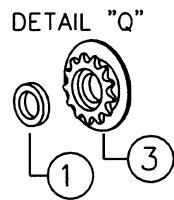

DETAIL "J"

DETAIL "K"

DETAIL "L"

DETAIL "M"

Item	Part Number	Part Name	Qty.
1	704090411	Micro Switch	3
2	601230555	Limit Switch Bracket (L)	1
3	601230556	Limit Switch Bracket (R)	1
4	601230557	Magnetic Bracket (L)	1
5	604620101	Metal Magnet	2
6	601230558	Magnetic Bracket (R)	1
7	601310508	Bracket, Micro Switch	1
8	613030575	Bearing Housing, Idler Roller	1
9	701010141	Ball Bearing	2
10	613030576	Bearing Housing	1
11	701090716	Snap Ring	2
12	613030577	P/ Roller Bushing	1
13	613030578	P/Roller Bushing	1
14	701090720	Snap Ring	2
15	613030579	H/ Roller Bushing	1
16	613030580	H/ Roller Bushing	1
17	703040211	Teflon Bushing	1
18	601230540	Heater Support	1
19	601230542	H/Roller Hook	1

29	637400150	Power Switch	1
30	704031124	Power Cord	1
31	704140411	Cord Stopper	1
32	704140406	Cord Stopper, Foot Pedal	1
33	704090603	Foot Switch	1

Item	Part Number	Part Name	Qty.
1	701010103	Ball Bearing	3
2	635800338	Clutch Sprocket	1
3	635800339	Clutch Sprocket	1
4	701050247	Bushing Flange	1
5	613030634	Double Gear Pin	1
6	701050245	Bushing Flange	1
7	613030633	Rewinder Gear Pin	1
8	703040211	Teflon Bushing	1
9	601230541	Heater Support	1
10	630200106	Cold Tension Block	1
11	632501703	Tension Block	1
12	701090141	Spring	1
13	601230702	Inside Film Tension Disk	1
14	703070101	Clutch Skin Pad	1
15	701080125	Steel Spur Gear	1
16	701020205	Thrust Needle Bearing	2
17	632501775	Rewinder Tension Shaft	1
18	601230712	Outside Tension Disk	1
19	701090832	Spring Pin	1
20	613030597	Tension Bolt	1
21	630800105	Surelam Outer Tension Disc	1
22	703070114	Clutch Skin Pad	1
23	634100193	Clutch Pet Pad	3
24	635500149	Bushing Tube	1
25	601230714	Cold Inside Tension Disc	1
26	701090709	Spring S Ring	1
27	613030588	Upper Film Tension	1
27	613030587	Low Film Tension	1
28	601230560	Titan 110 Power Panel	1
28	601230559	Titan 165 Power Panel	1