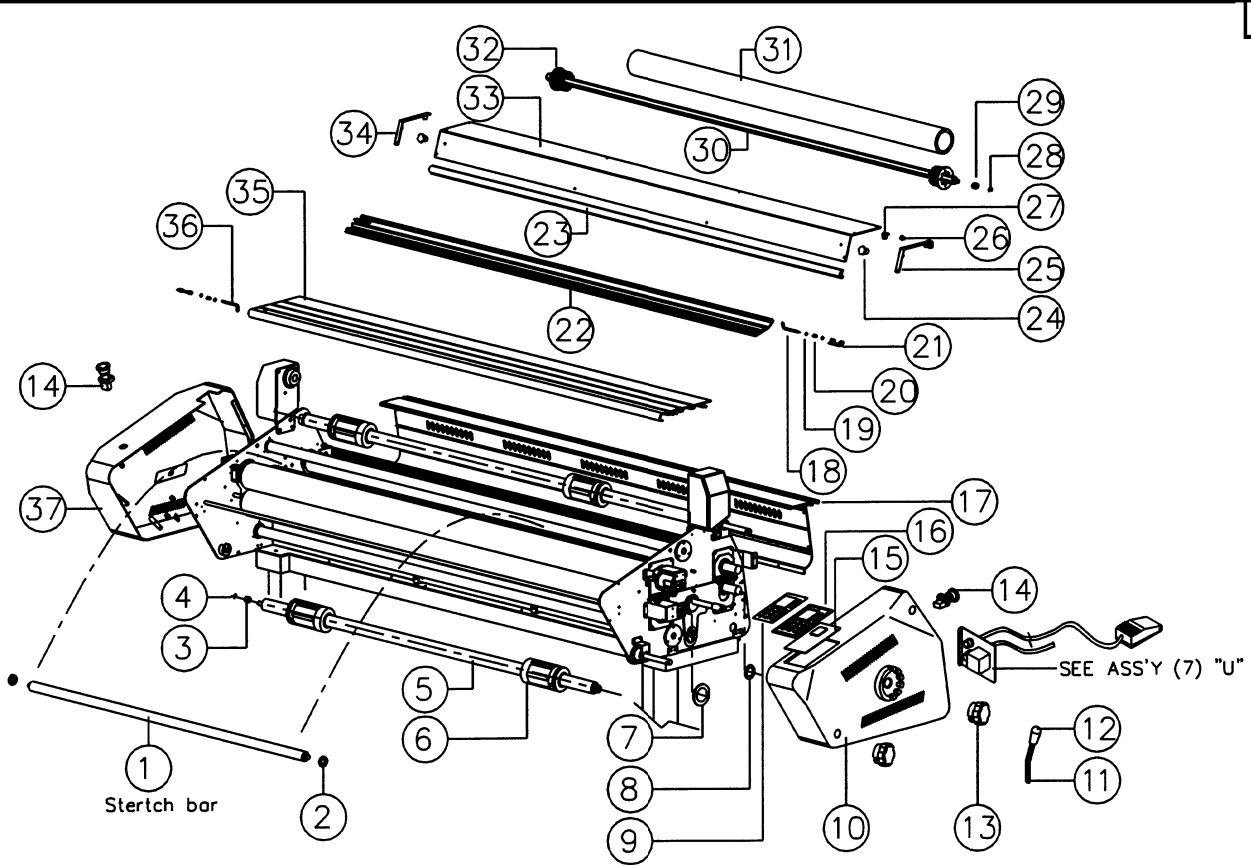

Item	Part Number	Part Name	Qty.
25	601230554	Safety Shield Bracket	1
26	613030614	Lever Cap	1
27	613030622	Roller Cover Safety Lever Low	1
28	701090607	Spring E Ring	1
29	613030301	Film Shaft Bushing	1
30	613030219	Hex Film Shaft, Titan 165	1
30	613030216	Hex Film Shaft, Titan 110	1
31	804020407	Rewinder Tube, Titan 165	1
31	804020404	Rewinder Tube, Titan 110	1
32	8050112	57mm Core, Titan	1
33	601230458	Safety Shield, Titan 165	1
33	601230456	Safety Shield, Titan 110	1
34	601230553	Safety Shield Bracket	1
35	604036009	Front Table, Titan 165	1
35	604036014	Front Table, Titan 110	1
36	613030613	Front Table Safety Lever	1
37	604020321	Left Cover, Titan	1