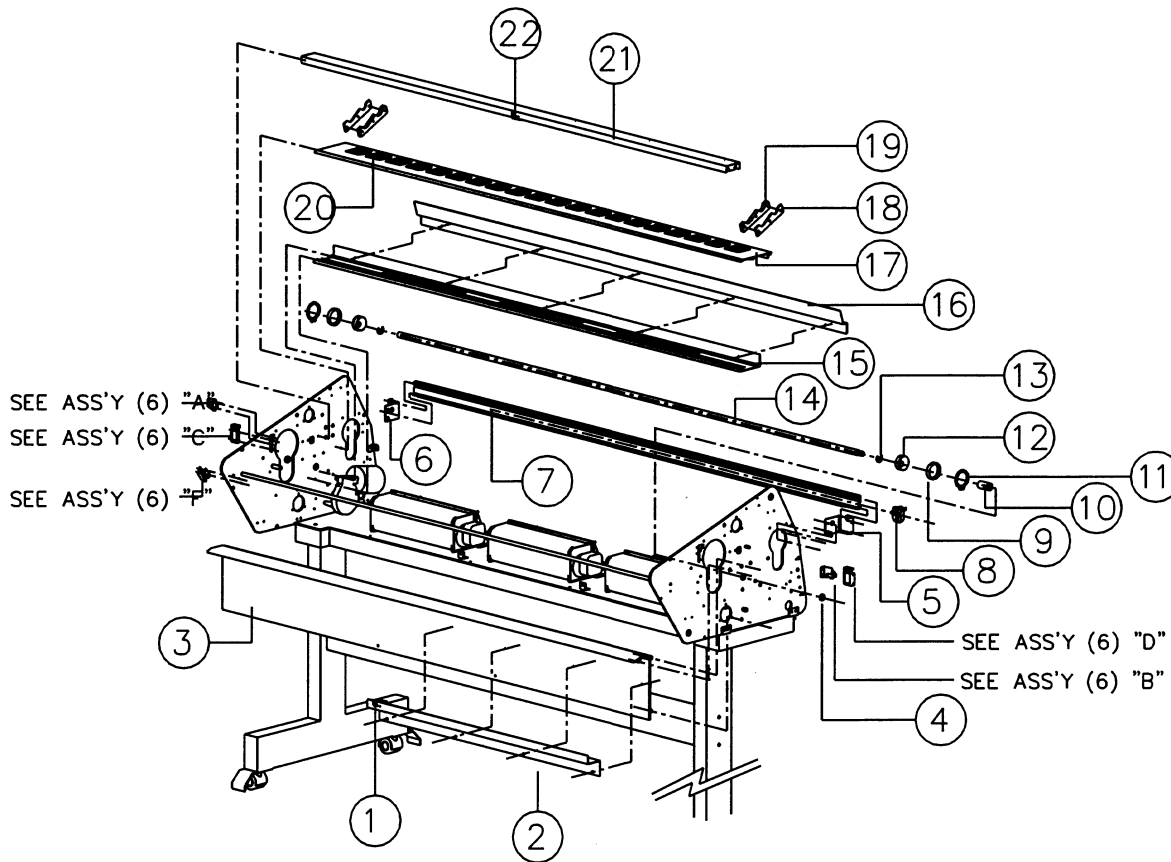

REVISION-A TITAN 110/165 PARTS LIST

© March 2006 GBC Films Group

Do not duplicate without written permission.

Item	Part Number	Part Name	Qty.
1	634100008	Caster, 4" Non-Brake	2
2	634100009	Caster, 4" Brake	2
3	601230571	Stand, Titan 165	2
3	601230585	Stand, Titan 110	2
4	610011903	Transformer	1
5	601211157	Sure Back Cover	4
6	601230231	Side Plate (L)	1
7	613030541	Front Table Supports	1
8	706011151	Main PCB	1
9	601230546	PCB Support	4
10	609070104	Cross Fan Motor	3
11	601230109	Bottom Plate	1
12	613010176	Tie Bar	1
13	601230232	Side Plate (R)	1
14	6090205	DC Geared Motor	1

Item	Part Number	Part Name	Qty.
1	701070213	Roller Chain	1
2	701080527	Heat Roller Sprocket	1
3	701080118	Steel Spur Gear	1
4	701070216	Roller Chain	1
5	701080315	Steel Spur & Chain gear	1
6	701080525	Pull Roller Sprocket	1
7	701110208	Plate Washer	1
8	701110106	Nut	1
9	701090142	Spring	1
10	701020203	Thrust Needle Bearing	1
10	701110702	Thrust Needle Washer	1
11	703070106	Clutch Pad	1
12	701070143	Roller Chain	1
13	701080310	Steel Spur & Chain Gear	1
14	803040421	Tension Knob	1
15	604020323	Tension Handle	1
16	810700227	Rewinder Cover Decal	1
17	633200220	Rewinder Cover (L)	1
17	604020312	Rewinder Cover (R)	1
18	613030637	Rewinder Chain	1
19	701090163	Pulling Spring (Nip Pressure Spring)	1