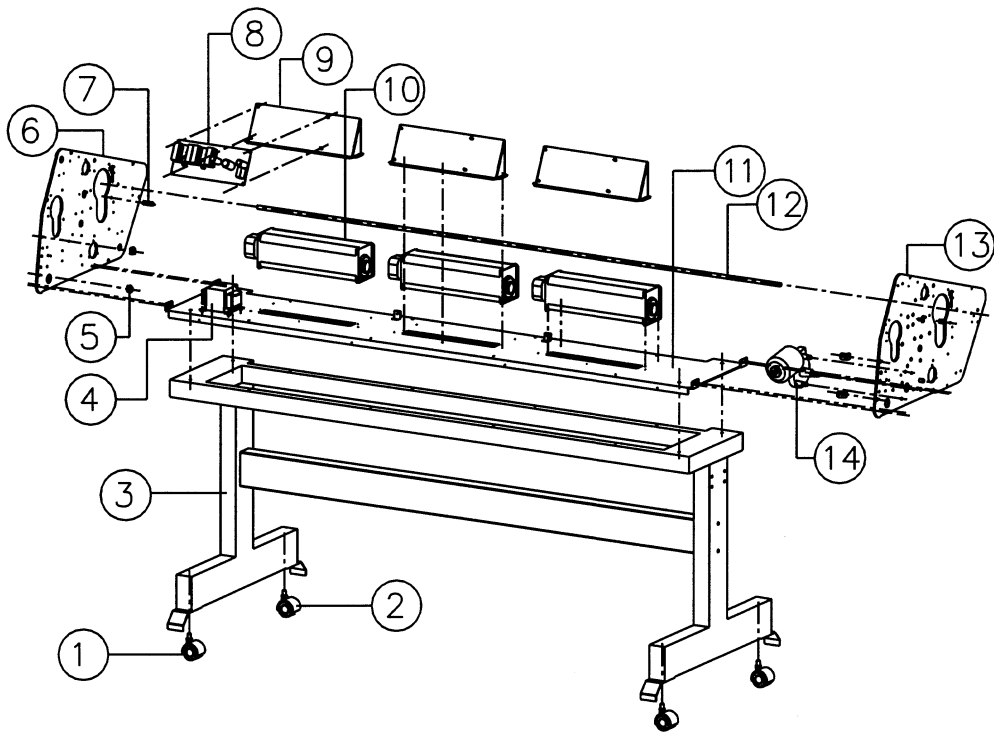

REVISION-A TITAN 110/165 PARTS LIST

© March 2006 GBC Films Group

Do not duplicate without written permission.

Item	Part Number	Part Name	Qty.
1	634100008	Caster, 4" Non-Brake	2
2	634100009	Caster, 4" Brake	2
3	601230571	Stand, Titan 165	2
3	601230585	Stand, Titan 110	2
4	610011903	Transformer	1
5	601211157	Sure Back Cover	4
6	601230231	Side Plate (L)	1
7	613030541	Front Table Supports	1
8	706011151	Main PCB	1
9	601230546	PCB Support	4
10	609070104	Cross Fan Motor	3
11	601230109	Bottom Plate	1
12	613010176	Tie Bar	1
13	601230232	Side Plate (R)	1
14	6090205	DC Geared Motor	1

Item	Part Number	Part Name	Qty.
1	601230708	Tension Block Stopper	2
2	613010172	Idle Roller (Low) Titan 165	1
2	613010173	Idle Roller Titan 110	1
3	613010171	Idle Roller (High) Titan 165	1
3	613010173	Idle Roller Titan 110	1
4	601230562	Rewinder Support	1
5	703070113	"U" Stopper	2
6	632501397	Safety Pin Ring	1
7	632501396	Safety Pin for "U" Stopper	1
8	632501396	(Safety) "U" Stopper	1
9	613030632	Guide Bush	1
10	601230544	H/ Support	2
11	601230549	"Left" Tension Plate	1
11	601230550	"Right" Tension Plate	1
12	601230543	P-Roller Hook	2
13	701090116	Roller Spring	8
14	601230545	P-Roller Support	2
15	613030635	Clutch Shaft	1
16	630600452	Rewinder Support	1
17	701050181	DU Bushing Tube	1
18	607040519	Pull Roller, Titan 165	2
18	607040524	Pull Roller, Titan 110	2
19	706025050	Infrared Heater, Titan 165	1
19	706025050	Infrared Heater, Titan 110	1
20	607040518	Heat Roller, Titan 165	2
20	607040523	Heat Roller, Titan 110	2