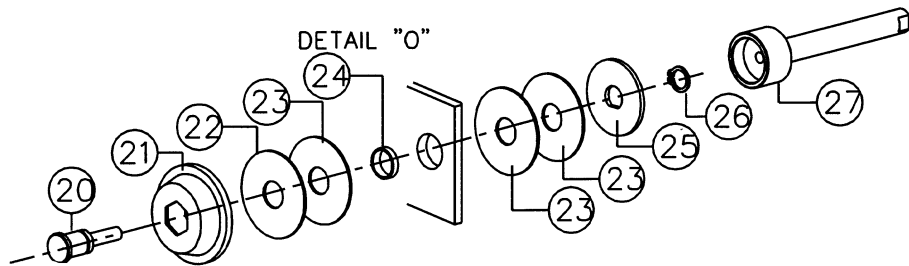

Item	Part Number	Part Name	Qty.
1	701070213	Roller Chain	1
2	701080527	Heat Roller Sprocket	1
3	701080118	Steel Spur Gear	1
4	701070216	Roller Chain	1
5	701080315	Steel Spur & Chain gear	1
6	701080525	Pull Roller Sprocket	1
7	701110208	Plate Washer	1
8	701110106	Nut	1
9	701090142	Spring	1
10	701020203	Thrust Needle Bearing	1
10	701110702	Thrust Needle Washer	1
11	703070106	Clutch Pad	1
12	701070143	Roller Chain	1
13	701080310	Steel Spur & Chain Gear	1
14	803040421	Tension Knob	1
15	604020323	Tension Handle	1
16	810700227	Rewinder Cover Decal	1
17	633200220	Rewinder Cover (L)	1
17	604020312	Rewinder Cover (R)	1
18	613030637	Rewinder Chain	1
19	701090163	Pulling Spring (Nip Pressure Spring)	1

DETAIL "A"

DETAIL "B"

DETAIL "C"

DETAIL "D"

DETAIL "F"

DETAIL "G"

DETAIL "H"

DETAIL "I"

DETAIL "J"

DETAIL "K"

DETAIL "L"

DETAIL "M"

Item	Part Number	Part Name	Qty.
1	704090411	Micro Switch	3
2	601230555	Limit Switch Bracket (L)	1
3	601230556	Limit Switch Bracket (R)	1
4	601230557	Magnetic Bracket (L)	1
5	604620101	Metal Magnet	2
6	601230558	Magnetic Bracket (R)	1
7	601310508	Bracket, Micro Switch	1
8	613030575	Bearing Housing, Idler Roller	1
9	701010141	Ball Bearing	2
10	613030576	Bearing Housing	1
11	701090716	Snap Ring	2
12	613030577	P/ Roller Bushing	1
13	613030578	P/Roller Bushing	1
14	701090720	Snap Ring	2
15	613030579	H/ Roller Bushing	1
16	613030580	H/ Roller Bushing	1
17	703040211	Teflon Bushing	1
18	601230540	Heater Support	1
19	601230542	H/Roller Hook	1