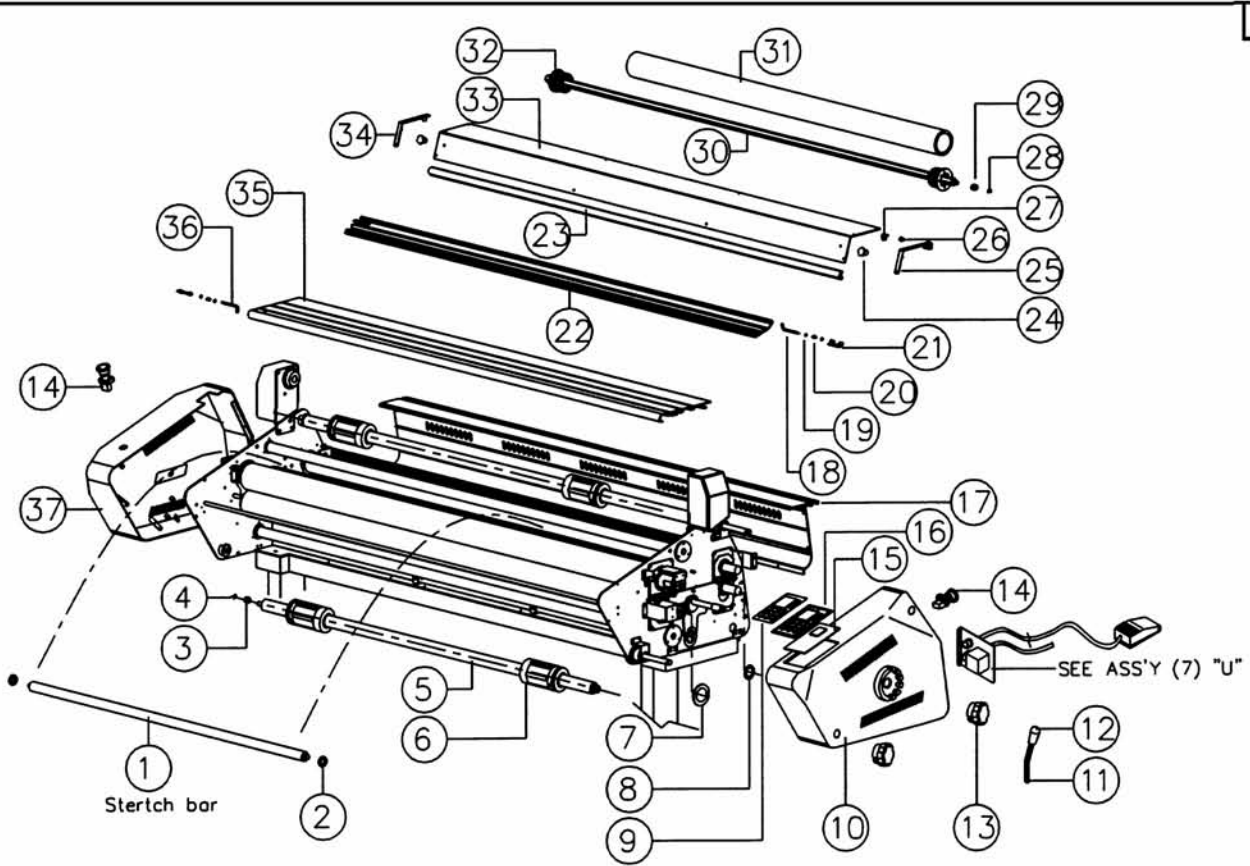

Item	Part Number	Part Name	Qty.
1	613030639	Stretch Bar, Titan 165	1
1	613030638	Stretch Bar, Titan 110	1
2	701010152	Ball Bearing	2
3	613030301	Film Shaft Bushing	2
4	701090607	Spring E Ring	2
5	632501549	Film Shaft, Titan 165	2
5	632501553	Film Shaft, Titan 110	2
6	639900124	Film Core Assembly, 3"	4
7	632501726	Heat Roller Earth Washer, Titan 165	1
8	632501727	Heat Roller Earth Washer, Titan 110	1
9	802105015	Switch Panel Sticker, Titan 165	1
9	802105017	Switch Panel Sticker, Titan 110	1
10	604020322	Right Cover	1
11	613010113	Shaft Handle, Nip Adjust	1
12	703021051	Handle Grip, Nip Adjust	1
13	604020323	Tension Handle	2
14	704090252	Emergency Stop	2
15	706011156	Display PCB	1
16	703020216	Control Panel, Molded Plastic	1
17	601230412	Rear Cover, Titan 165	1
17	601230574	Rear Cover, Titan 110	1
18	613030621	Plunger, for Paper Table	1
19	701110203	Plate Washer	4
20	701090160	Spring, for Plunger	2
21	601230814	Bracket, Plunger	2
22	601230415	Paper Table Plate, Titan 165	1
22	601230576	Paper Table Plate, Titan 110	1
23	601230417	Trim, Safety Shield, Titan 165	1
23	601230578	Trim, Safety Shield, Titan 110	1
24	604022032	Paper Guide Knob	2

634300057 O-RING FOR FILM CORE ADAPTOR (Not Shown)