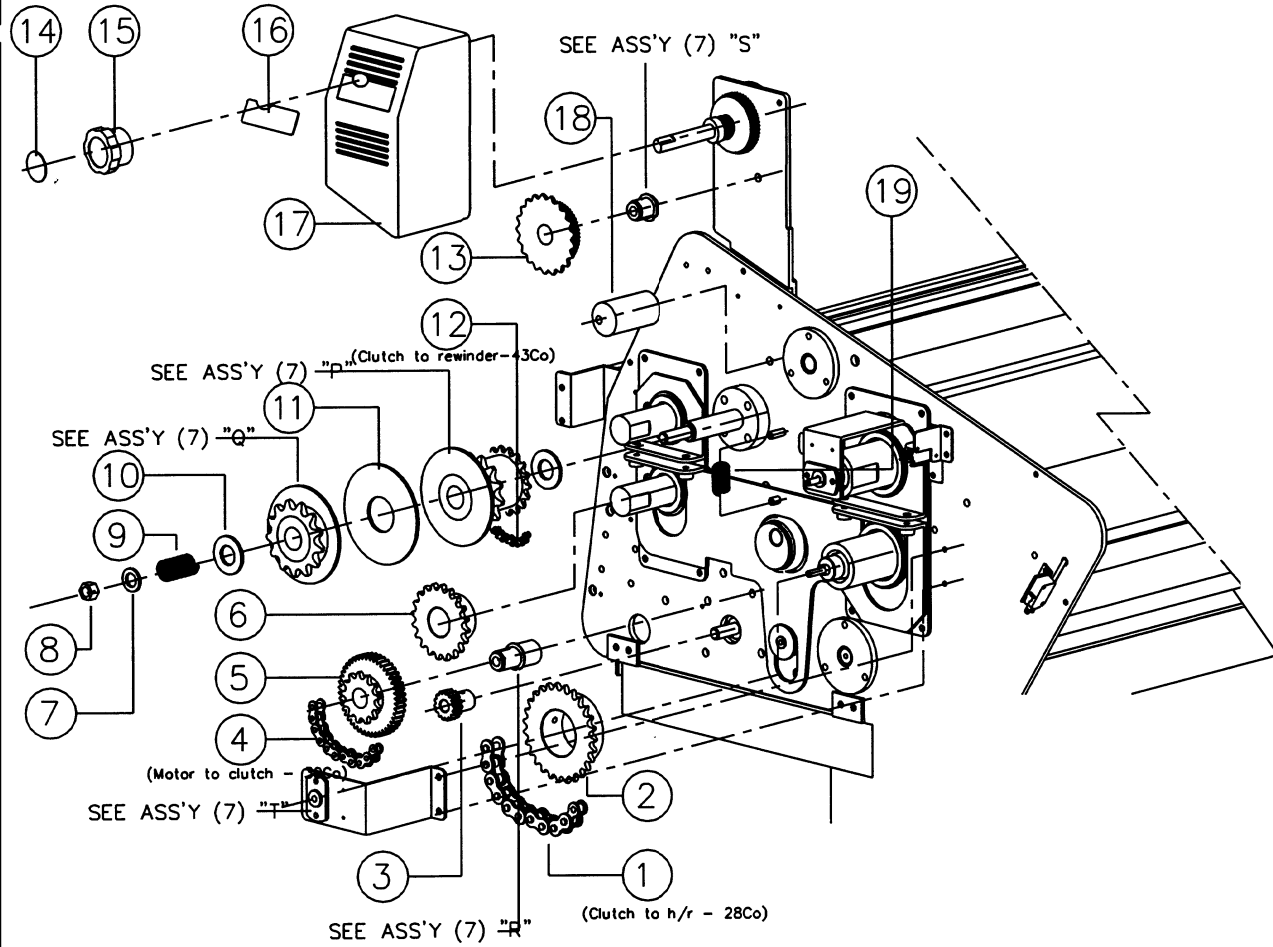

Item	Part Number	Part Name	Qty.
1	601230708	Tension Block Stopper	2
2	613010172	Idle Roller (Low) Titan 165	1
2	613010173	Idle Roller Titan 110	1
3	613010171	Idle Roller (High) Titan 165	1
3	613010173	Idle Roller Titan 110	1
4	601230562	Rewinder Support	1
5	703070113	"U" Stopper	2
6	632501397	Safety Pin Ring	1
7	632501396	Safety Pin for "U" Stopper	1
8	632501396	(Safety) "U" Stopper	1
9	613030632	Guide Bush	1
10	601230544	H/ Support	2
11	601230549	"Left" Tension Plate	1
11	601230550	"Right" Tension Plate	1
12	601230543	P-Roller Hook	2
13	701090116	Roller Spring	8
14	601230545	P-Roller Support	2
15	613030635	Clutch Shaft	1
16	630600452	Rewinder Support	1
17	701050181	DU Bushing Tube	1
18	607040519	Pull Roller, Titan 165	2
18	607040524	Pull Roller, Titan 110	2
19	706025050	Infrared Heater, Titan 165	1
19	706025050	Infrared Heater, Titan 110	1
20	607040518	Heat Roller, Titan 165	2
20	607040523	Heat Roller, Titan 110	2