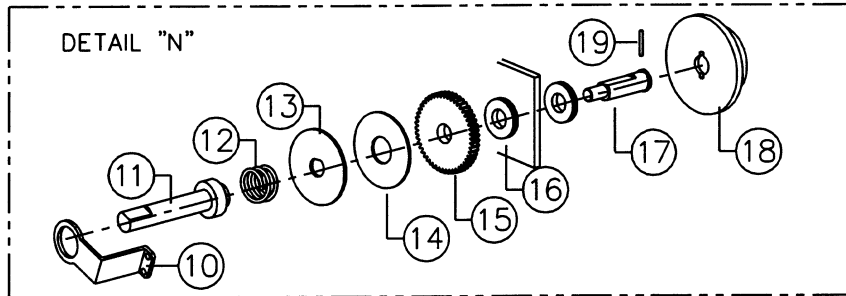

DETAIL "J"

DETAIL "K"

DETAIL "L"

DETAIL "M"

Item	Part Number	Part Name	Qty.
1	704090411	Micro Switch	3
2	601230555	Limit Switch Bracket (L)	1
3	601230556	Limit Switch Bracket (R)	1
4	601230557	Magnetic Bracket (L)	1
5	604620101	Metal Magnet	2
6	601230558	Magnetic Bracket (R)	1
7	601310508	Bracket, Micro Switch	1
8	613030575	Bearing Housing, Idler Roller	1
9	701010141	Ball Bearing	2
10	613030576	Bearing Housing	1
11	701090716	Snap Ring	2
12	613030577	P/ Roller Bushing	1
13	613030578	P/Roller Bushing	1
14	701090720	Snap Ring	2
15	613030579	H/ Roller Bushing	1
16	613030580	H/ Roller Bushing	1
17	703040211	Teflon Bushing	1
18	601230540	Heater Support	1
19	601230542	H/Roller Hook	1

29	637400150	Power Switch	1
30	704031124	Power Cord	1
31	704140411	Cord Stopper	1
32	704140406	Cord Stopper, Foot Pedal	1
33	704090603	Foot Switch	1

Item	Part Number	Part Name	Qty.
1	701010103	Ball Bearing	3
2	635800338	Clutch Sprocket	1
3	635800339	Clutch Sprocket	1
4	701050247	Bushing Flange	1
5	613030634	Double Gear Pin	1
6	701050245	Bushing Flange	1
7	613030633	Rewinder Gear Pin	1
8	703040211	Teflon Bushing	1
9	601230541	Heater Support	1
10	630200106	Cold Tension Block	1
11	632501703	Tension Block	1
12	701090141	Spring	1
13	601230702	Inside Film Tension Disk	1
14	703070101	Clutch Skin Pad	1
15	701080125	Steel Spur Gear	1
16	701020205	Thrust Needle Bearing	2
17	632501775	Rewinder Tension Shaft	1
18	601230712	Outside Tension Disk	1
19	701090832	Spring Pin	1
20	613030597	Tension Bolt	1
21	630800105	Surelam Outer Tension Disc	1
22	703070114	Clutch Skin Pad	1
23	634100193	Clutch Pet Pad	3
24	635500149	Bushing Tube	1
25	601230714	Cold Inside Tension Disc	1
26	701090709	Spring S Ring	1
27	613030588	Upper Film Tension	1
27	613030587	Low Film Tension	1
28	601230560	Titan 110 Power Panel	1
28	601230559	Titan 165 Power Panel	1