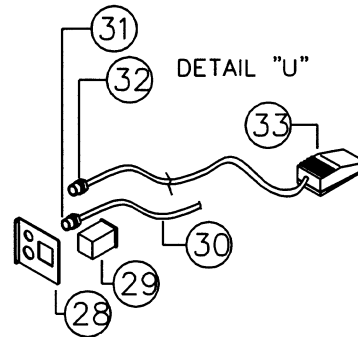

DETAIL "J"

DETAIL "K"

DETAIL "L"

DETAIL "M"

Item	Part Number	Part Name	Qty.
1	704090411	Micro Switch	3
2	601230555	Limit Switch Bracket (L)	1
3	601230556	Limit Switch Bracket (R)	1
4	601230557	Magnetic Bracket (L)	1
5	604620101	Metal Magnet	2
6	601230558	Magnetic Bracket (R)	1
7	601310508	Bracket, Micro Switch	1
8	613030575	Bearing Housing, Idler Roller	1
9	701010141	Ball Bearing	2
10	613030576	Bearing Housing	1
11	701090716	Snap Ring	2
12	613030577	P/ Roller Bushing	1
13	613030578	P/Roller Bushing	1
14	701090720	Snap Ring	2
15	613030579	H/ Roller Bushing	1
16	613030580	H/ Roller Bushing	1
17	703040211	Teflon Bushing	1
18	601230540	Heater Support	1
19	601230542	H/Roller Hook	1

29	637400150	Power Switch	1
30	704031124	Power Cord	1
31	704140411	Cord Stopper	1
32	704140406	Cord Stopper, Foot Pedal	1
33	704090603	Foot Switch	1

Item	Part Number	Part Name	Qty.
1	701010103	Ball Bearing	3
2	635800338	Clutch Sprocket	1
3	635800339	Clutch Sprocket	1
4	701050247	Bushing Flange	1
5	613030634	Double Gear Pin	1
6	701050245	Bushing Flange	1
7	613030633	Rewinder Gear Pin	1
8	703040211	Teflon Bushing	1
9	601230541	Heater Support	1
10	630200106	Cold Tension Block	1
11	632501703	Tension Block	1
12	701090141	Spring	1
13	601230702	Inside Film Tension Disk	1
14	703070101	Clutch Skin Pad	1
15	701080125	Steel Spur Gear	1
16	701020205	Thrust Needle Bearing	2
17	632501775	Rewinder Tension Shaft	1
18	601230712	Outside Tension Disk	1
19	701090832	Spring Pin	1
20	613030597	Tension Bolt	1
21	630800105	Surelam Outer Tension Disc	1
22	703070114	Clutch Skin Pad	1
23	634100193	Clutch Pet Pad	3
24	635500149	Bushing Tube	1
25	601230714	Cold Inside Tension Disc	1
26	701090709	Spring S Ring	1
27	613030588	Upper Film Tension	1
27	613030587	Low Film Tension	1
28	601230560	Titan 110 Power Panel	1
28	601230559	Titan 165 Power Panel	1