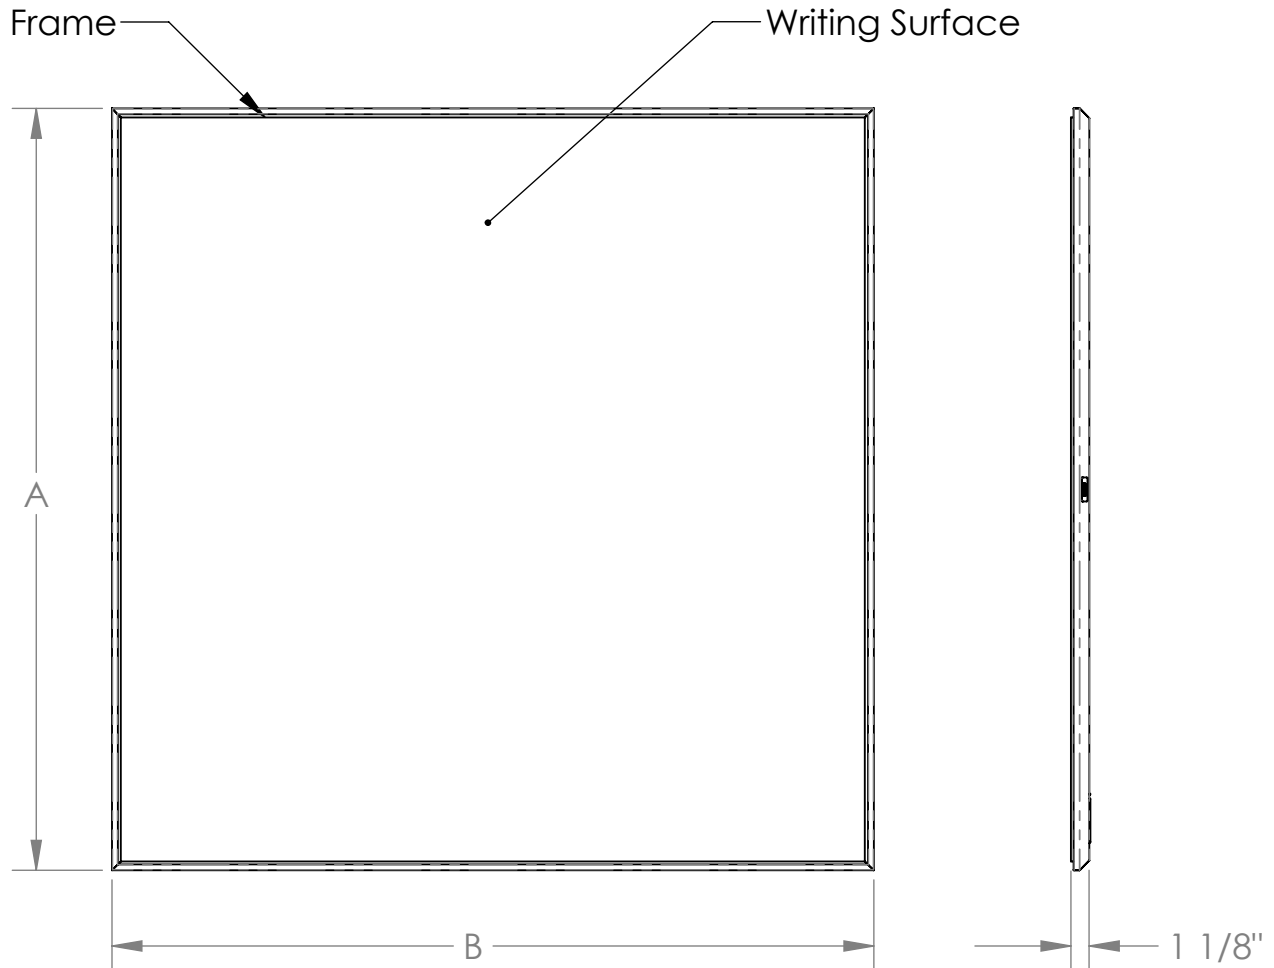

***Ghent 23 5/8" x 35 5/8" Simplicity
Acrylite Surface Whiteboard with
Aluminum Frame***

Product Spec Sheet

Provided by

MyBinding.com

When Image Matters.

Call Us at 1-800-944-4573

SIO Series

Simplicity Private Office Whiteboards

Materials:

- Frame & Accessory Rail: Clear satin anodized aluminum extrusion.
- Writing Surface: Acrylite® Clear Abrasion Resistant Acrylic Co-extruded With Acrylite® White Acrylic
- Back Panel (magnetic version only): 20 gauge galvanized steel sheet.

Features:

- Available with a magnetic or non-magnetic writing surface.
- Available sizes (nominal): 2'H x 3'W, 3'H x 4'W, 4'H x 4'W, 4'H x 5'W, 4'H x 6'W, and 4'H x 8'W
- Installs with cleat style board hangers. (included)
- An eraser and four assorted color markers are included.
- Detached 16" accessory rail provided.