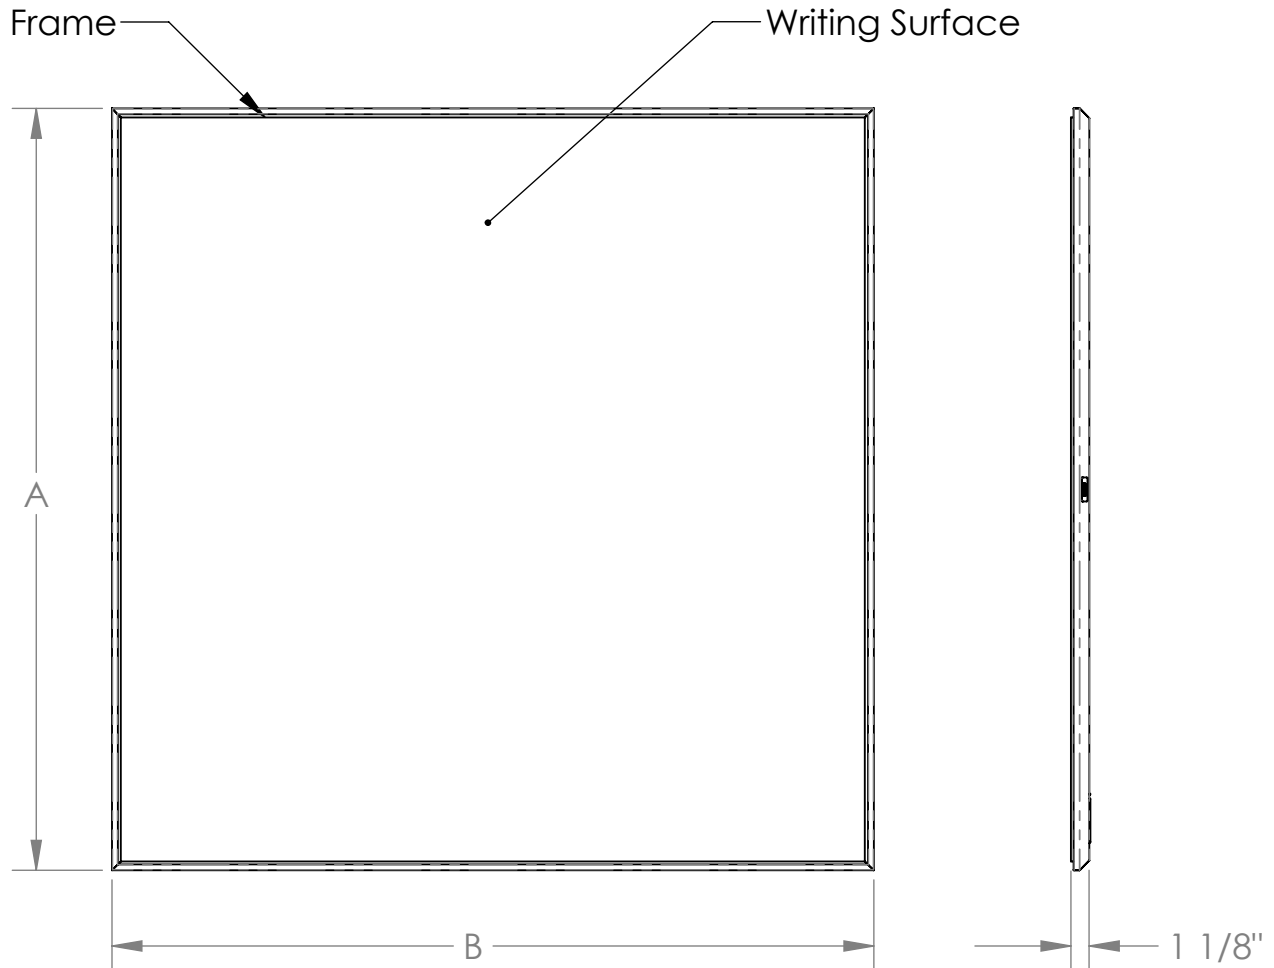

***Ghent 47 5/8" x 47 5/8"***  
***Simplicity Acrylite Surface***  
***Whiteboard with Aluminum Frame***

Product Spec Sheet

*Provided by*

**MyBinding.com**  
*When Image Matters.*

Call Us at 1-800-944-4573

## Materials:

- Frame & Accessory Rail: Clear satin anodized aluminum extrusion.
- Writing Surface: Acrylite® Clear Abrasion Resistant Acrylic Co-extruded With Acrylite® White Acrylic
- Back Panel (magnetic version only): 20 gauge galvanized steel sheet.

## Features:

- Available with a magnetic or non-magnetic writing surface.
- Available sizes (nominal): 2'H x 3'W, 3'H x 4'W, 4'H x 4'W, 4'H x 5'W, 4'H x 6'W, and 4'H x 8'W
- Installs with cleat style board hangers. (included)
- An eraser and four assorted color markers are included.
- Detached 16" accessory rail provided.