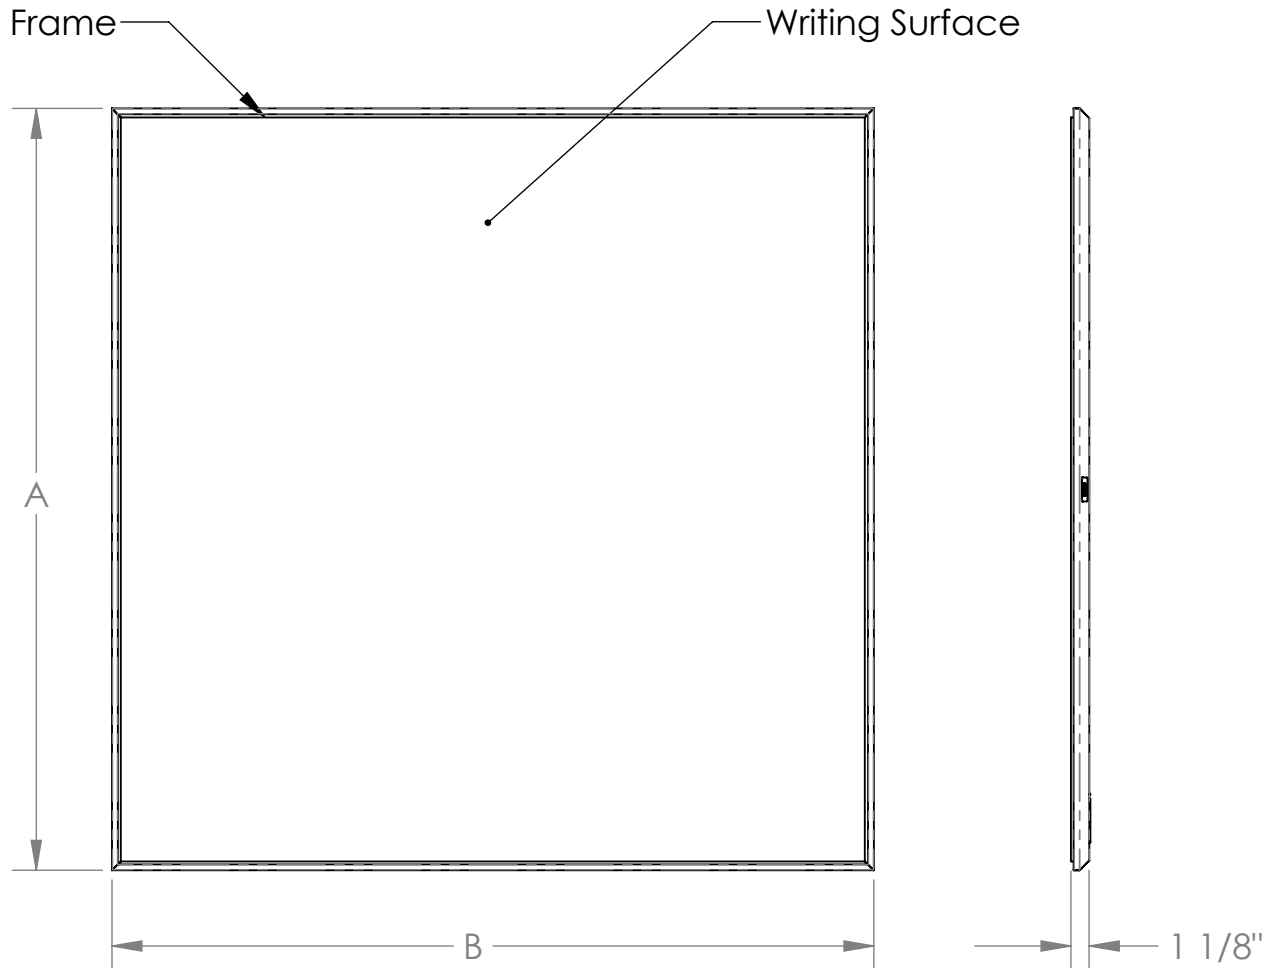

Ghent 47 5/8" x 59 5/8"
Simplicity Acrylite Surface
Whiteboard with Aluminum Frame

Product Spec Sheet

Provided by

MyBinding.com
When Image Matters.

Call Us at 1-800-944-4573

SIO Series

Simplicity Private Office Whiteboards

Materials:

- Frame & Accessory Rail: Clear satin anodized aluminum extrusion.
- Writing Surface: Acrylite® Clear Abrasion Resistant Acrylic Co-extruded With Acrylite® White Acrylic
- Back Panel (magnetic version only): 20 gauge galvanized steel sheet.

Features:

- Available with a magnetic or non-magnetic writing surface.
- Available sizes (nominal): 2'H x 3'W, 3'H x 4'W, 4'H x 4'W, 4'H x 5'W, 4'H x 6'W, and 4'H x 8'W
- Installs with cleat style board hangers. (included)
- An eraser and four assorted color markers are included.
- Detached 16" accessory rail provided.