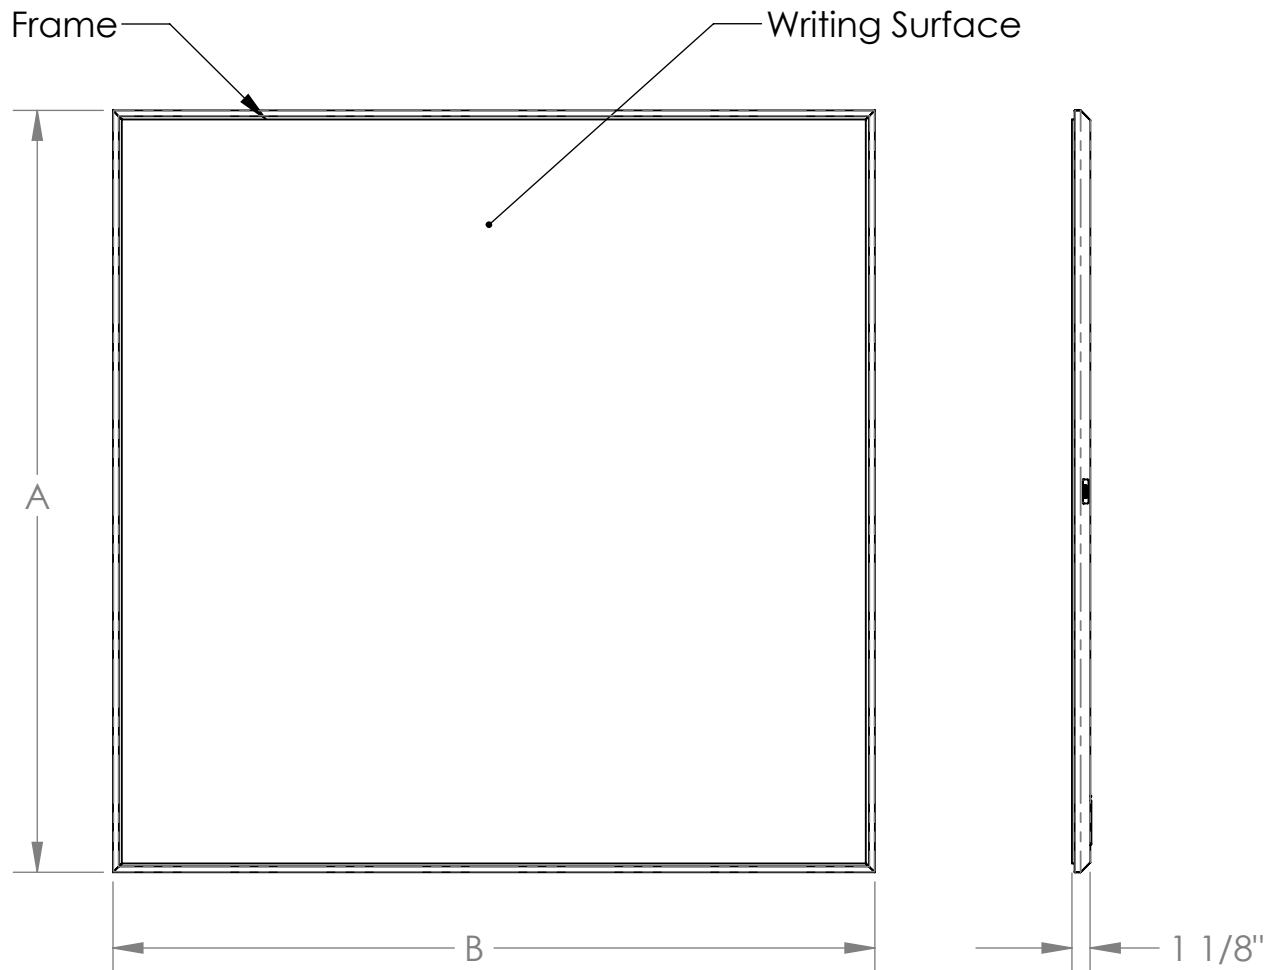

***Ghent 47 5/8" x 71 5/8" Simplicity
Acrylite Surface Whiteboard with
Aluminum Frame***

Product Spec Sheet

Provided by

MyBinding.com

When Image Matters.

Call Us at 1-800-944-4573

SIO Series

Simplicity Private Office Whiteboards

Materials:

- Frame & Accessory Rail: Clear satin anodized aluminum extrusion.
- Writing Surface: Acrylite® Clear Abrasion Resistant Acrylic Co-extruded With Acrylite® White Acrylic
- Back Panel (magnetic version only): 20 gauge galvanized steel sheet.

Features:

- Available with a magnetic or non-magnetic writing surface.
- Available sizes (nominal): 2'H x 3'W, 3'H x 4'W, 4'H x 4'W, 4'H x 5'W, 4'H x 6'W, and 4'H x 8'W
- Installs with cleat style board hangers. (included)
- An eraser and four assorted color markers are included.
- Detached 16" accessory rail provided.