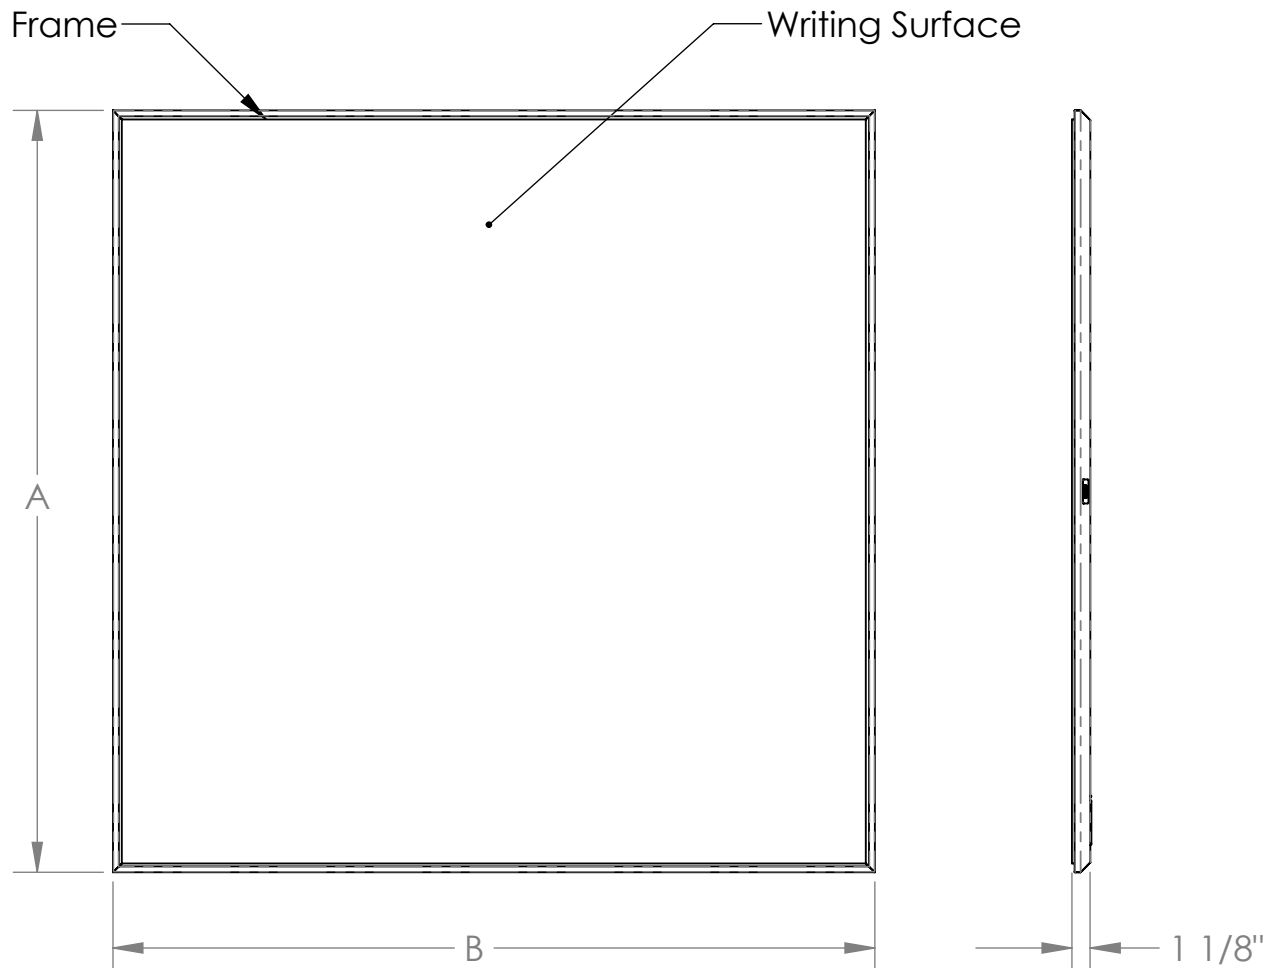

***Ghent 47 5/8" x 95 5/8"***  
***Simplicity Acrylite Surface***  
***Whiteboard with Aluminum Frame***

Product Spec Sheet

*Provided by*

**MyBinding.com**

*When Image Matters.*

Call Us at 1-800-944-4573

## Materials:

- Frame & Accessory Rail: Clear satin anodized aluminum extrusion.
- Writing Surface: Acrylite® Clear Abrasion Resistant Acrylic Co-extruded With Acrylite® White Acrylic
- Back Panel (magnetic version only): 20 gauge galvanized steel sheet.

## Features:

- Available with a magnetic or non-magnetic writing surface.
- Available sizes (nominal): 2'H x 3'W, 3'H x 4'W, 4'H x 4'W, 4'H x 5'W, 4'H x 6'W, and 4'H x 8'W
- Installs with cleat style board hangers. (included)
- An eraser and four assorted color markers are included.
- Detached 16" accessory rail provided.