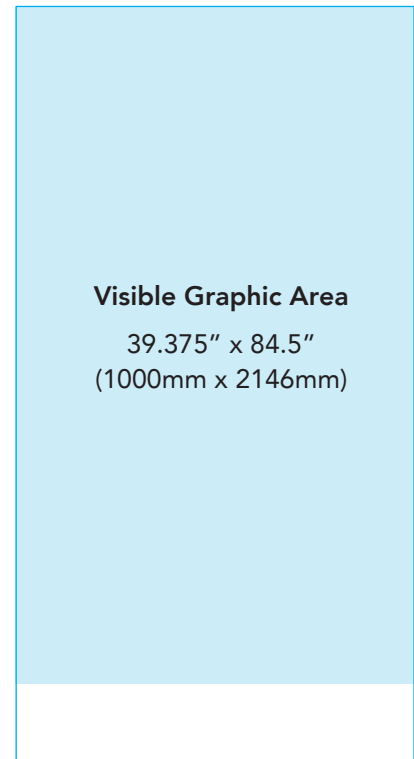

Graphic Specifications

The GrandStand

	33.5" (850mm)	39.375" (1000mm)
Graphic Panel Size (w x h)	33.5" x 84.75" (850mm x 2153mm)	39.375" x 84.75" (1000mm x 2153mm)
Visible Graphic Area (w x h)	33.5" x 84.5" (850mm x 2146mm)	39.375" x 84.5" (1000mm x 2146mm)
Recommended Top Bleed	0"	0"
Recommended Bottom Bleed	6.375" (162mm)	6.375" (162mm)
Recommended Print Media	Polypropylene Matte Print Media, Printable Eclipse	Polypropylene Matte Print Media, Printable Eclipse
Maximum Graphic Thickness	3.9-13.7 mil	3.9-13.7 mil

Top Bleed
0"

Bottom Bleed
6.375" (162mm)

Top Bleed
0"

Bottom Bleed
6.375" (162mm)