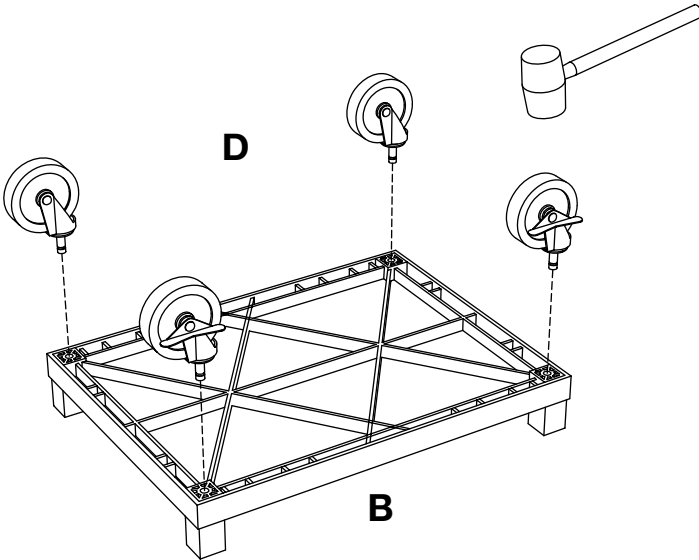

H. Wilson WT16GE-B Green 16" High Tuffy Utility A/V Cart (2-Shelf Black Legs)

Instruction Manual

Provided by

MyBinding.com

When Image Matters.

Call Us at 1-800-944-4573

Parts List

Tools Required

- Rubber Mallet

Optional fluted legs for units with cabinet pack

NOTICE:
Leg lengths may vary by model

F x4

A x1

B x1

D x4

1