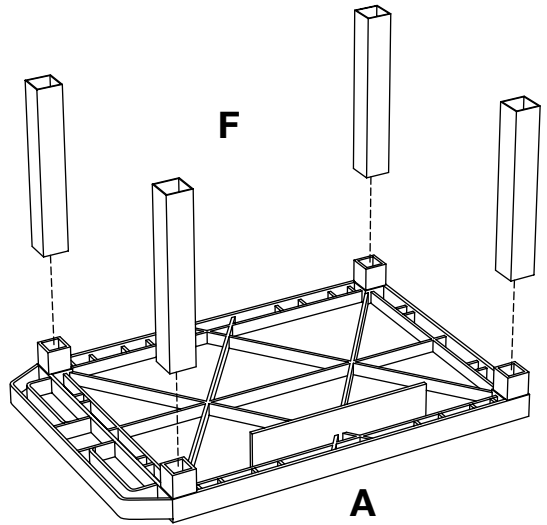

2

Install optional cabinet pack assembly after step 1