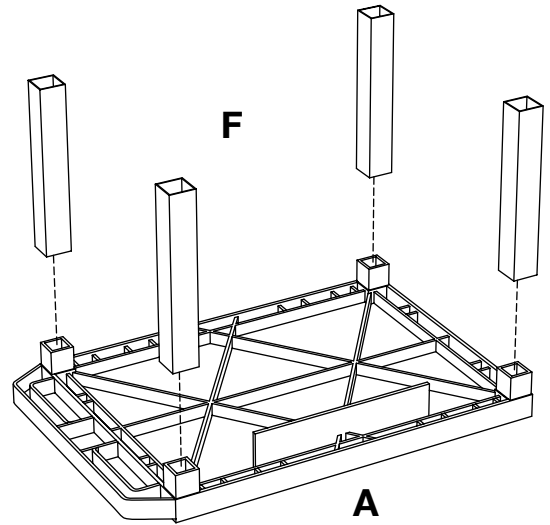

2

Install optional cabinet pack assembly after step 1