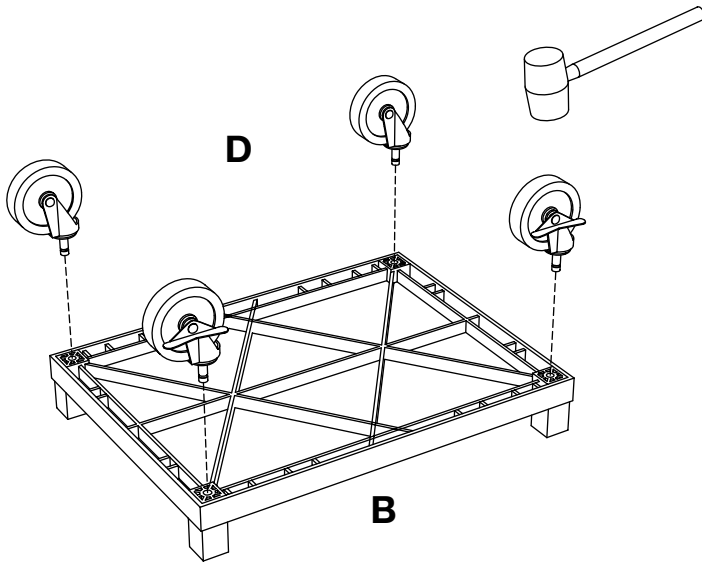

***H. Wilson WT26E-N Black
24.5" High Tuffy Utility A/V
Cart (2-Shelf Nickel Legs)***

Instruction Manual

Provided by

MyBinding.com

When Image Matters.

Call Us at 1-800-944-4573

Parts List

Tools Required

- Rubber Mallet

Optional fluted legs for units with cabinet pack

NOTICE:
Leg lengths may vary by model

F x4

A x1

B x1

D x4

1