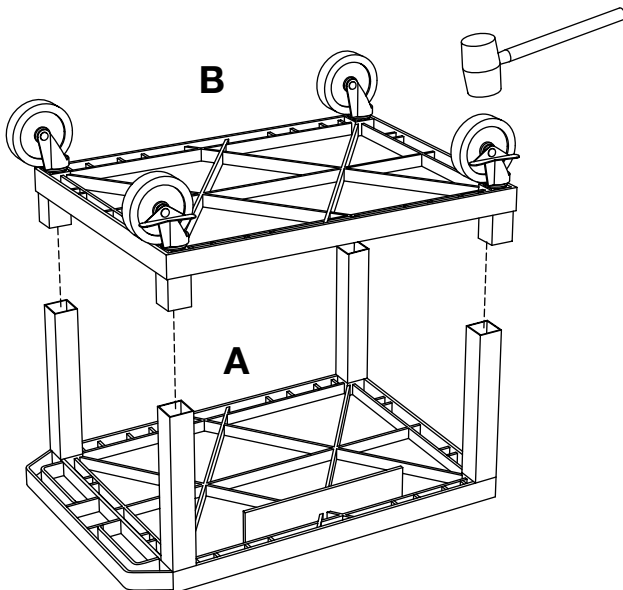

Parts List

Tools Required

- Rubber Mallet

Optional fluted legs for units with cabinet pack

NOTICE:
Leg lengths may vary by model

F x4

A x1

B x1

D x4

1

2

Install optional cabinet pack assembly after step 1

3

4