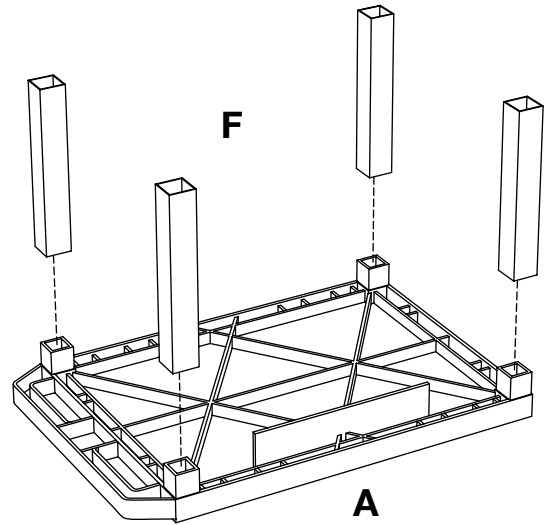

2

Install optional cabinet pack assembly after step 1