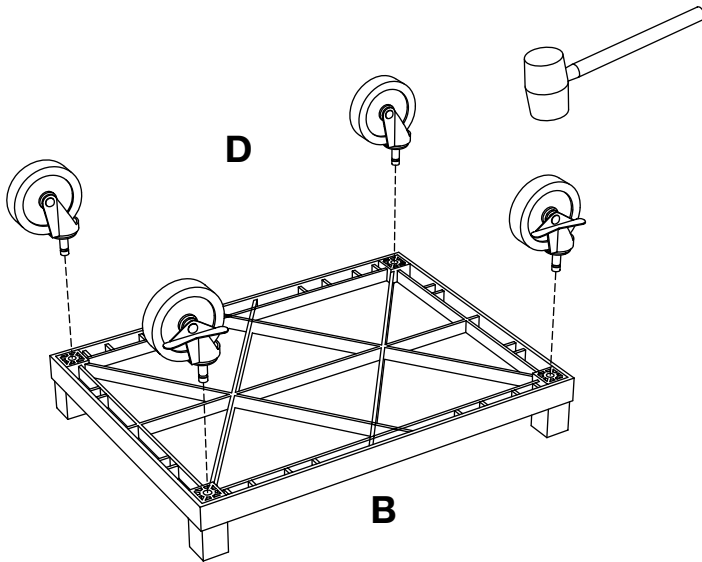

***H. Wilson WT26GYE Gray
24.5" High Tuffy Utility A/V
Cart (2-Shelf Putty Legs)***

Instruction Manual

Provided by

MyBinding.com

When Image Matters.

Call Us at 1-800-944-4573

Parts List

Tools Required

- Rubber Mallet

Optional fluted legs for units with cabinet pack

NOTICE:
Leg lengths may vary by model

F x4

A x1

B x1

D x4

1