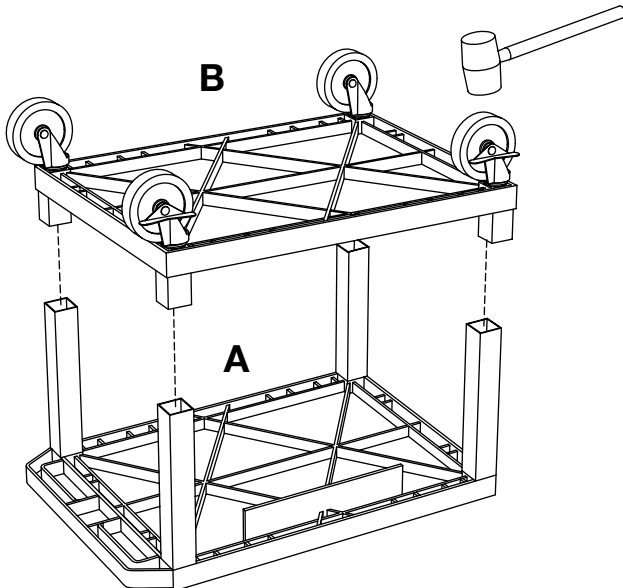

Parts List

Tools Required

- Rubber Mallet

Optional fluted legs for units with cabinet pack

NOTICE:
Leg lengths may vary by model

F x4

A x1

B x1

D x4

1

2

Install optional cabinet pack assembly after step 1

3

4