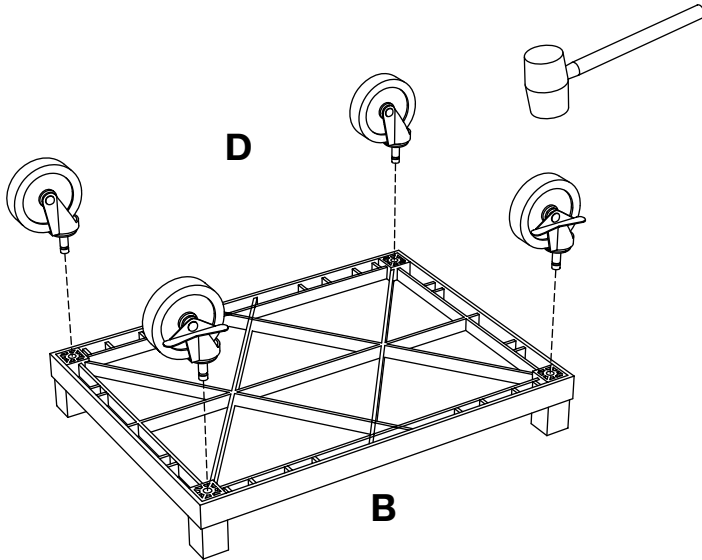

***H. Wilson WT26PC2E-B Purple
24.5" High Tuffy Utility A/V Cart
with Cabinet (2-Shelf Black Legs)***

Instruction Manual

Provided by

MyBinding.com

When Image Matters.

Call Us at 1-800-944-4573

Parts List

Tools Required

- Rubber Mallet

Optional fluted legs for units with cabinet pack

NOTICE:
Leg lengths may vary by model

F x4

A x1

B x1

D x4

1