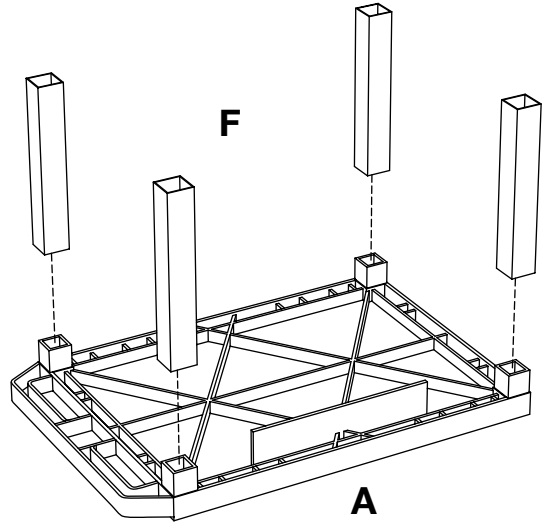

2

Install optional cabinet pack assembly after step 1