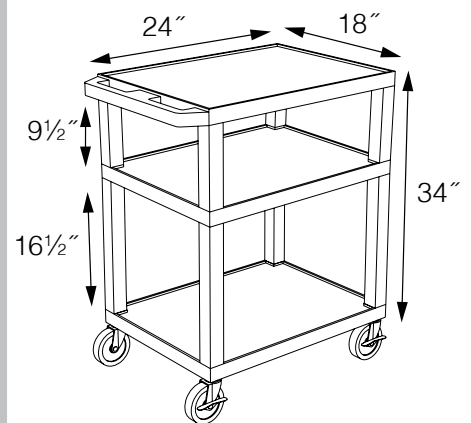

Measurements:

26" Tuffy Carts