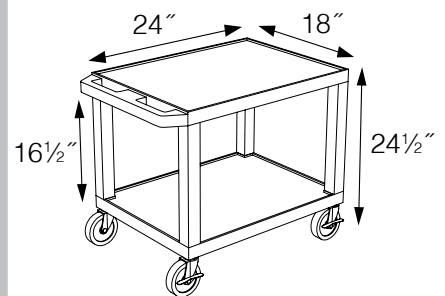

# Tuffy Presentation Stations

**Tuffy Black Presentation Stations - 42"H x 24"W x 18"D**

**WTPS34E-B**

Pull-out shelves ideal for laptop, keyboards and projectors. Lockable WTD drawers great for storage and added security.

**Measurements:**

**26" Tuffy Carts**

**WT26C2E-B**

**WT26E-B**

**Measurements:**

Shelf  
Color  
Code:

<b>Black</b> G	<b>Gray</b> GY	<b>Putty</b> OW	<b>Red</b> R	<b>Burgundy</b> BY	<b>Blue</b> BU
<b>Yellow</b> Y	<b>Orange</b> OR	<b>Hunter Green</b> HG	<b>Green</b> G	<b>Purple</b> P	<b>Navy</b> Z