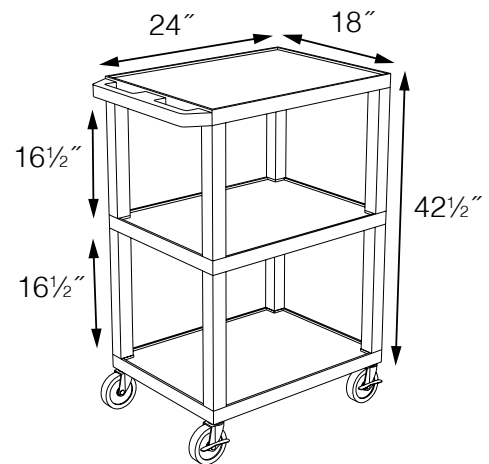

# Tuffy Presentation Stations

*Tuffy Black Presentation Stations - 42"H x 24"W x 18"D*

Front & Side pull-out shelves ideal for laptop, keyboards and projectors. Lockable WTD drawers great for storage and added security.

19 5/8"W x 13 5/8"D

**Measurements:**

**WTPSP42C2E-B**

**WT42E-B**

**WTPSP42E-B**

**WT42C2E-B/WTD**

**WT42E-B/WTD**