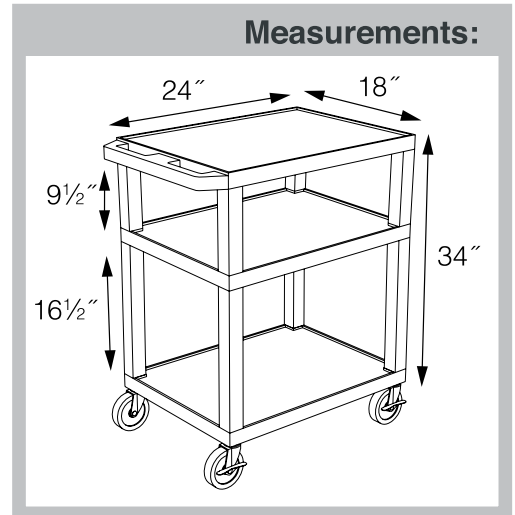

Shelf Color Code:	Putty	Gray	Red	Burgundy
		GY	R	BY
	Blue	Green	Purple	Navy
	BU	G	P	Z

WTPSLP42E

WTPS42GE

WTPS42E

H. WILSON

Tuffy Presentation Stations

Tuffy Putty Presentation Stations - 42"H x 24"W x 18"D

WTPS34E

Pull-out shelves ideal for laptop, keyboards and projectors. Lockable WTD drawers great for storage and added security.

WT26E

Measurements: 26" Tuffy Carts

Shelf
Color
Code:

Putty	Gray GY	Red R	Burgundy BY
Blue BU	Green G	Purple P	Navy Z