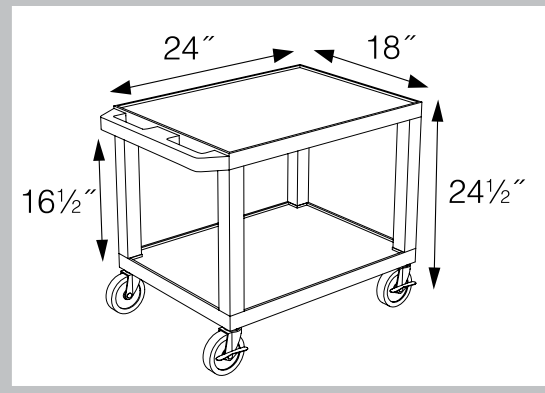

Shelf Color Code:	Putty	Gray	Red	Burgundy
		GY	R	BY
	Blue	Green	Purple	Navy
	BU	G	P	Z

WTPSLP42E

WTPS42GE

WTPS42E

H. WILSON

Tuffy Presentation Stations

Tuffy Putty Presentation Stations - 42"H x 24"W x 18"D

WTPS34E

Pull-out shelves ideal for laptop, keyboards and projectors. Lockable WTD drawers great for storage and added security.

WT26E

Measurements: 26" Tuffy Carts

Shelf
Color
Code:

Putty	Gray GY	Red R	Burgundy BY
Blue BU	Green G	Purple P	Navy Z