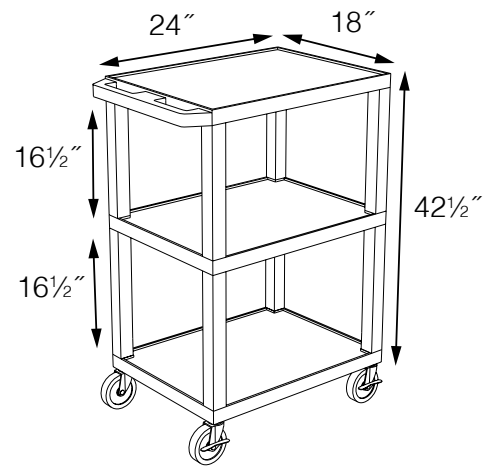

# Tuffy Presentation Stations

*Tuffy Black Presentation Stations - 42"H x 24"W x 18"D*

Front & Side pull-out shelves ideal for laptop, keyboards and projectors. Lockable WTD drawers great for storage and added security.

19 5/8"W x 13 5/8"D

**Measurements:**

**WTPSP42C2E-B**

**WT42E-B**

**WTPSP42E-B**

**WT42C2E-B/WTD**

**WT42E-B/WTD**