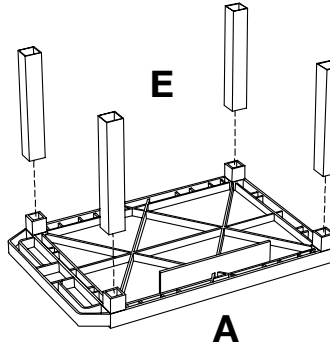

2

Install optional cabinet pack / pullout shelf / locking drawer assembly after step 1