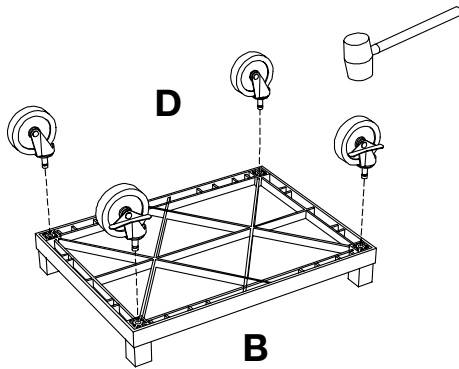

H. Wilson Tuffy WT42 Black 42" High 3-Shelf A/V Utility Cart (No Outlet / Putty Legs)

Instruction Manual

Provided by

MyBinding.com
When Image Matters.

Call Us at 1-800-944-4573

Parts List

Tools Required

- Rubber Mallet

NOTICE:

Leg lengths of leg **E** may be shorter than leg **F**

E x4

F x4

Optional fluted legs for units with cabinet pack

A x1

B x1

C x1

D x4

1

2

Install optional cabinet pack / pullout shelf / locking drawer assembly after step 1

3

4

5

6