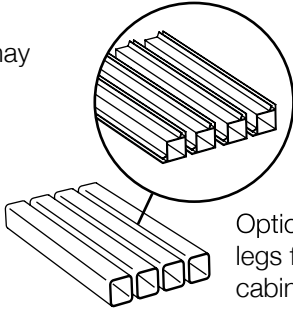

H. Wilson Tuffy WT42 Black 42" High 3-Shelf A/V Utility Cart (No Outlet / Putty Legs)

Instruction Manual

Provided by

MyBinding.com
When Image Matters.

Call Us at 1-800-944-4573

Parts List

Tools Required

- Rubber Mallet

NOTICE:

Leg lengths of leg **E** may be shorter than leg **F**

E x4

F x4

Optional fluted legs for units with cabinet pack

A x1

B x1

C x1