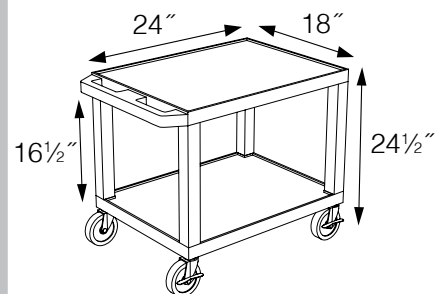

WT34C2E-B

WT34E-B

WT34C2E-B/WTD

WT34E-B/WTD

Tuffy Presentation Stations

Tuffy Black Presentation Stations - 42"H x 24"W x 18"D

WTPS34E-B

Pull-out shelves ideal for laptop, keyboards and projectors. Lockable WTD drawers great for storage and added security.

Measurements:

26" Tuffy Carts

WT26C2E-B

WT26E-B

Measurements:

16" Tuffy Carts

| | | | | | | |
|-------------------|--------------------|---------------------|---------------------------|-------------------|-----------------------|-------------------|
| Shelf Color Code: | Black | Gray GY | Putty OW | Red R | Burgundy BY | Blue BU |
| | Yellow Y | Orange OR | Hunter Green HG | Green G | Purple P | Navy Z |