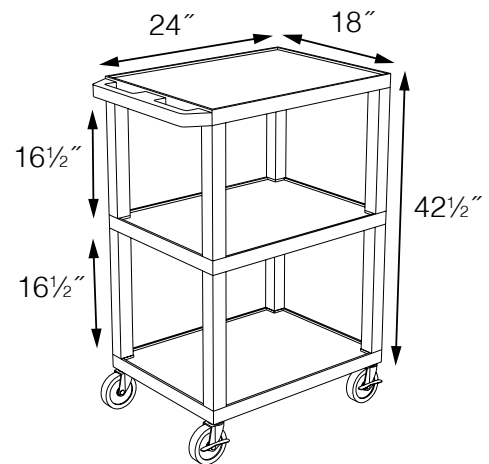

WTPSLP42E-B

WTPS42C2E-B

WTPS42E-B

WT42C2E-B

Tuffy Presentation Stations

Tuffy Black Presentation Stations - 42"H x 24"W x 18"D

Front & Side pull-out shelves ideal for laptop, keyboards and projectors. Lockable WTD drawers great for storage and added security.

19 5/8"W x 13 5/8"D

Measurements:

WTPSP42C2E-B

WT42E-B

WTPSP42E-B

WT42C2E-B/WTD

WT42E-B/WTD

Tuffy Presentation Stations

Tuffy Black Presentation Stations - 34"H x 24"W x 18"D

NEW Tuffy Pullout Shelf Series

19 5/8"W x 15 5/8"D

WTPS34C2E-B

Shelves are constructed with an injection molded thermoplastic resin. Will not chip, warp, rust or peel. Shelves have a 1/4" safety retaining lip and are available in 12 unique colors.