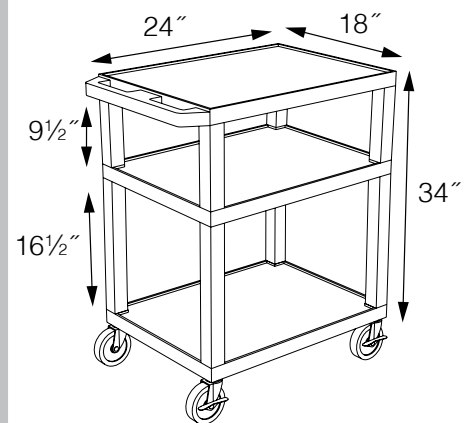

Measurements:

26" Tuffy Carts