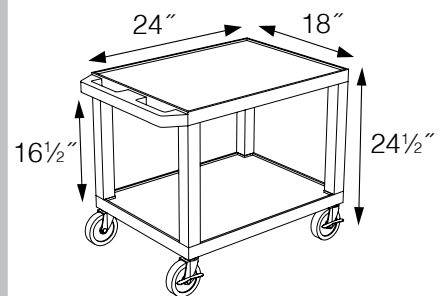

WT34C2E-B

WT34E-B

WT34C2E-B/WTD

WT34E-B/WTD

Tuffy Presentation Stations

Tuffy Black Presentation Stations - 42"H x 24"W x 18"D

WT34E-B

Pull-out shelves ideal for laptop, keyboards and projectors. Lockable WTD drawers great for storage and added security.

Measurements:

26" Tuffy Carts

WT26C2E-B

WT26E-B

Measurements:

Shelf
Color
Code:

Black G	Gray GY	Putty OW	Red R	Burgundy BY	Blue BU
Yellow Y	Orange OR	Hunter Green HG	Green G	Purple P	Navy Z

To specify which shelf color is ordered, replace ★ in this example product number with shelf color code of choice: