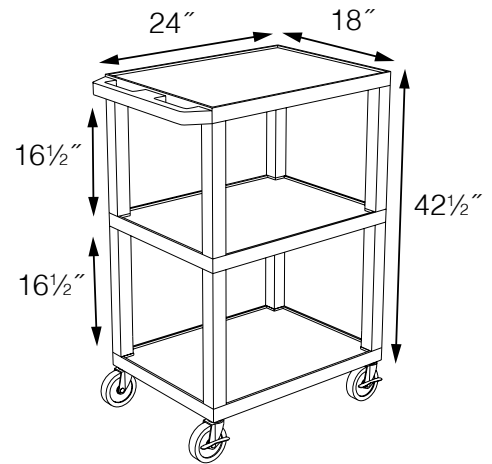

Tuffy Black Presentation Stations - 42"H x 24"W x 18"D

NEW Tuffy Pullout Shelf Series

19 5/8"W x 15 5/8"D

Shelves are constructed with an injection molded thermoplastic resin. Will not chip, warp, rust or peel. Shelves have a 1/4" safety retaining lip and are available in 12 unique colors.

Locking steel cabinet panels fit firmly into the specially molded leg slots.

A set of silent roll, 4" full swivel ball bearing casters, two with locking brakes.

Includes a 3-outlet UL listed electrical assembly with a 15 ft. cord.

Tuffy Black Presentation Stations - 42"H x 24"W x 18"D

Front & Side pull-out shelves ideal for laptop, keyboards and projectors. Lockable WTD drawers great for storage and added security.

19 5/8"W x 13 5/8"D

Measurements:

WTPSP42C2E-B

WT42E-B

WTPSP42E-B

WT42C2E-B/WTD

WT42E-B/WTD

Tuffy Presentation Stations

Tuffy Black Presentation Stations - 34"H x 24"W x 18"D