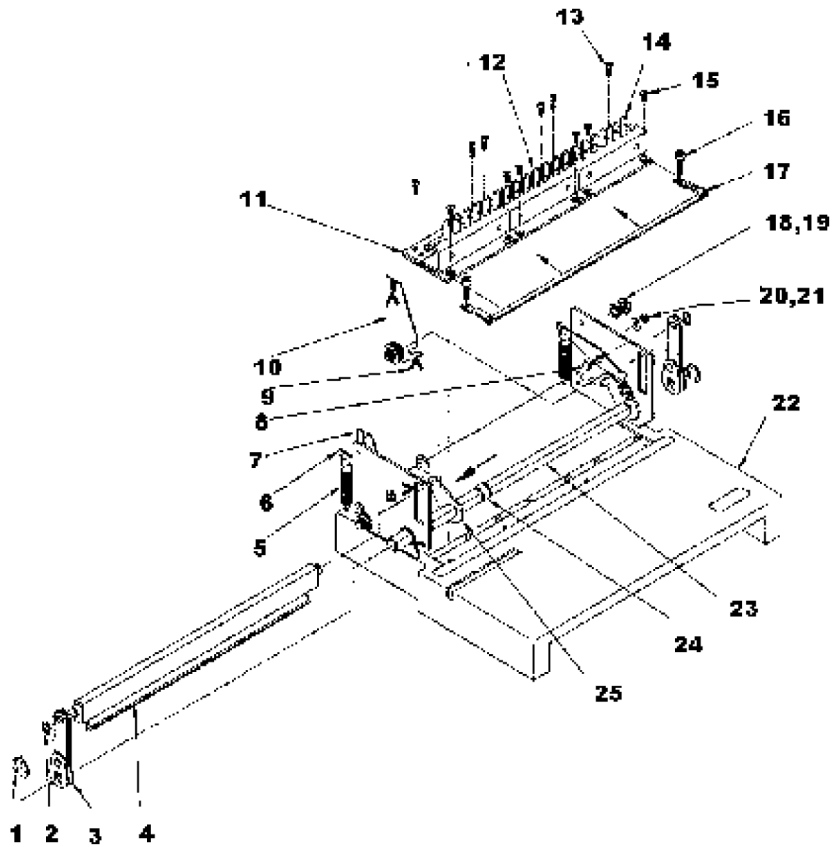

IBIMATIC PARTS LIST

ITEM	GBC#	IBICO#	DESCRIPTION	QTY.
1	7400514	1018	BACK COVER COMPLETE	1
2	1800102	9002	ALLEN SCREW M5X10	4
3	7400505	1310	COMB COMPLETE	1
4	7400515	1021	CARRIER COMPLETE	1
5	7400542	2303	SLIDE BAR 21	1
6	7400516	1023	COVER PLATE COMPLETE	1
7	7400548	6400	RULER ,IBIMATIC	1
8	7400537	2017	COVER PLATE LEFT	1
9	7400544	2040	PVC WASHER	1
10	7400545	2041	KNURLED SCREW	1
11	7400506	1031	LEVER COMPLETE (GRAY)	1
12	1800107	9030	THREAD CUTTING SCREW M3X8	16
13	7400513	1017	FRONT COVER COMPLETE	1
14	7400538	2018	COVER PLATE COMPLETE	1
15	7400524	2161	WASHER	1
16	1800301	9303	WASHER M6	1
17	7400522	2160	STOP,PAPER GUIDE	1
18	7400520	2320	DRAWER GUIDE	2
19	1907204	N/A	8-32X1/2 SELF-TAP SCREW	6
20	7400521	2182	RUBBER FOOT	4
21	7400518	2002	CHASSIS	1
22	7400523	2159	ADJUSTING SCREW,PAPER GUIDE	1
23	7400543	2016	DRAWER	1

IBIMATIC PARTS LIST

ITEM	GBC#	IBICO#	DESCRIPTION	QTY.
1	1800453	9511	RETAINING RING	4
2	1800452	9503	RETAINING RING	2
3	7400501	1005	JOINTARM/LINKAGE ASSY	2
4	7400512	1024	PRESS BEAM COMPLETE	1
5	7400536	2031	TENSION SPRING	1
6	7400531	2009	LEVER PRESS BEAM	2
7	7400504	1004	HINGE COMPLETE,RIGHT YOKE	1
8	7400532	2010	SUPPORT SCREW	2
9	N/A	N/A		
10	7400503	1003	HINGE COMPLETE,LEFT	1
11	7400509	1043	LEFT DIE	1
12	7400510	1036	CENTER DIE	1
13	1800103	9003	ALLEN SCREW	6
14	7400511	1044	RIGHT DIE	1
15	1800105	9024	PHILIPS SCREW	6
16	1800101	9000	ALLEN SCREW M4X10	2
17	7400502	1026	PAPER STOP RAIL COMPLETE	1
18	1800401	9201	HEX THIN NUT	2
19	1800302	9403	TOOTHED LOCKED WASHER	2
20	1800402	9205	HEX THIN NUT	2
21	1800304	9410	CURVED SPRING WASHER	2
22	7400518	2002	CHASSIS	1
23	7400525	2038	DRIVE SHAFT	1
24	7400526	2008	PLASTIC BUSHING	2
25	7400507	1013	CRANK/HINGE ARM COMPLETE	2