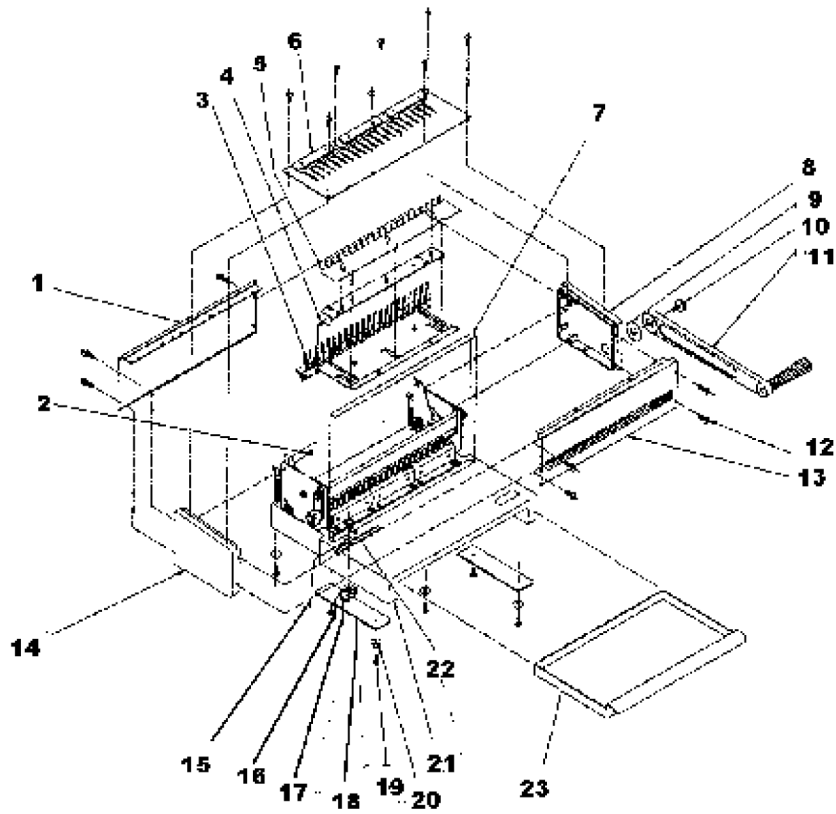

IBIMATIC PARTS LIST

ITEM	GBC#	IBICO#	DESCRIPTION	QTY.
1	7400514	1018	BACK COVER COMPLETE	1
2	1800102	9002	ALLEN SCREW M5X10	4
3	7400505	1310	COMB COMPLETE	1
4	7400515	1021	CARRIER COMPLETE	1
5	7400542	2303	SLIDE BAR 21	1
6	7400516	1023	COVER PLATE COMPLETE	1
7	7400548	6400	RULER ,IBIMATIC	1
8	7400537	2017	COVER PLATE LEFT	1
9	7400544	2040	PVC WASHER	1
10	7400545	2041	KNURLED SCREW	1
11	7400506	1031	LEVER COMPLETE (GRAY)	1
12	1800107	9030	THREAD CUTTING SCREW M3X8	16
13	7400513	1017	FRONT COVER COMPLETE	1
14	7400538	2018	COVER PLATE COMPLETE	1
15	7400524	2161	WASHER	1
16	1800301	9303	WASHER M6	1
17	7400522	2160	STOP,PAPER GUIDE	1
18	7400520	2320	DRAWER GUIDE	2
19	1907204	N/A	8-32X1/2 SELF-TAP SCREW	6
20	7400521	2182	RUBBER FOOT	4
21	7400518	2002	CHASSIS	1
22	7400523	2159	ADJUSTING SCREW,PAPER GUIDE	1
23	7400543	2016	DRAWER	1

IBIMATIC PARTS LIST

ITEM	GBC#	IBICO#	DESCRIPTION	QTY.
1	1800453	9511	RETAINING RING	4
2	1800452	9503	RETAINING RING	2
3	7400501	1005	JOINTARM/LINKAGE ASSY	2
4	7400512	1024	PRESS BEAM COMPLETE	1
5	7400536	2031	TENSION SPRING	1
6	7400531	2009	LEVER PRESS BEAM	2
7	7400504	1004	HINGE COMPLETE,RIGHT YOKE	1
8	7400532	2010	SUPPORT SCREW	2
9	N/A	N/A		
10	7400503	1003	HINGE COMPLETE,LEFT	1
11	7400509	1043	LEFT DIE	1
12	7400510	1036	CENTER DIE	1
13	1800103	9003	ALLEN SCREW	6
14	7400511	1044	RIGHT DIE	1
15	1800105	9024	PHILIPS SCREW	6
16	1800101	9000	ALLEN SCREW M4X10	2
17	7400502	1026	PAPER STOP RAIL COMPLETE	1
18	1800401	9201	HEX THIN NUT	2
19	1800302	9403	TOOTHED LOCKED WASHER	2
20	1800402	9205	HEX THIN NUT	2
21	1800304	9410	CURVED SPRING WASHER	2
22	7400518	2002	CHASSIS	1
23	7400525	2038	DRIVE SHAFT	1
24	7400526	2008	PLASTIC BUSHING	2
25	7400507	1013	CRANK/HINGE ARM COMPLETE	2