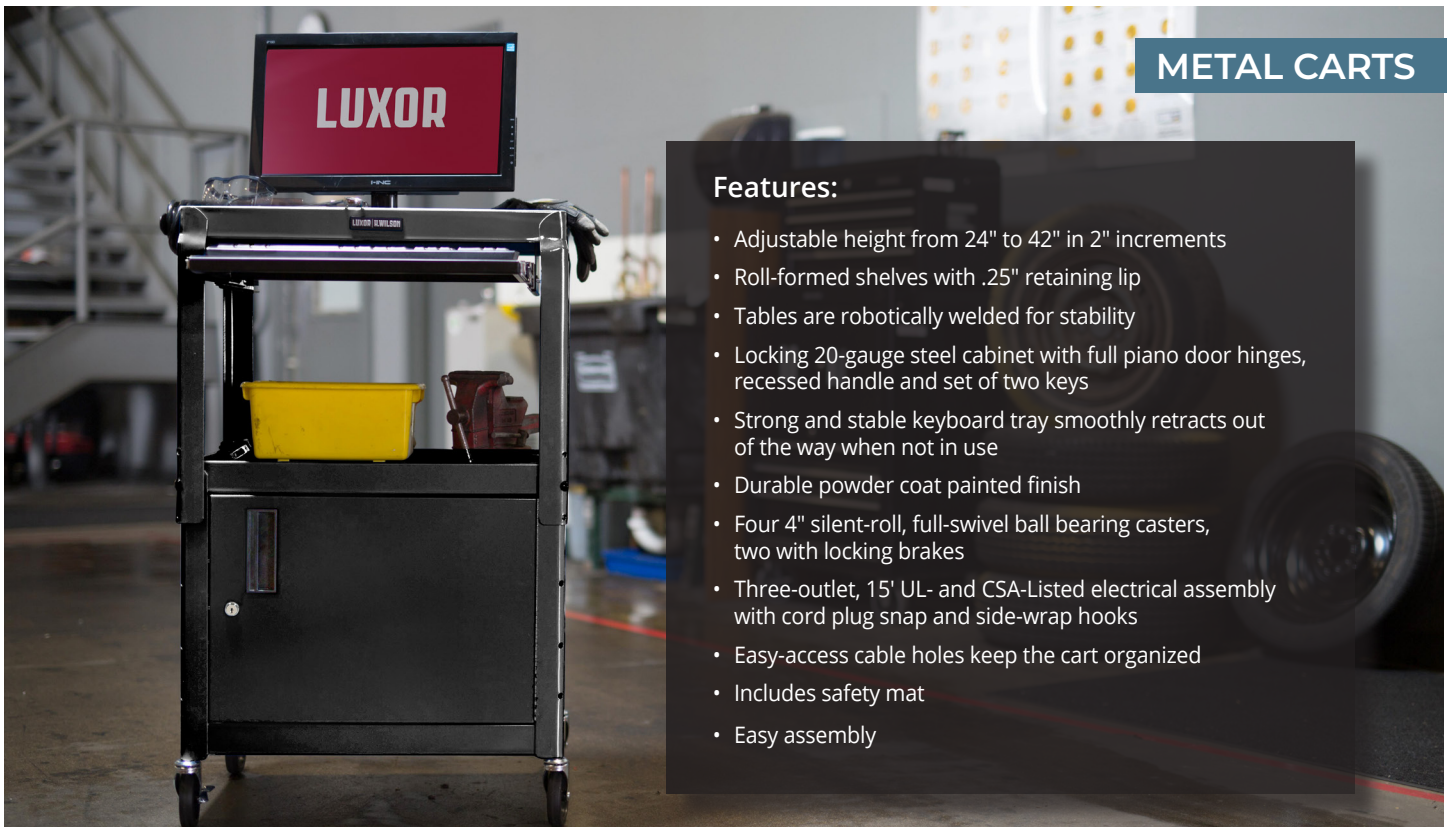

METAL CARTS

Features:

- Adjustable height from 24" to 42" in 2" increments
- Roll-formed shelves with .25" retaining lip
- Tables are robotically welded for stability
- Locking 20-gauge steel cabinet with full piano door hinges, recessed handle and set of two keys
- Strong and stable keyboard tray smoothly retracts out of the way when not in use
- Durable powder coat painted finish
- Four 4" silent-roll, full-swivel ball bearing casters, two with locking brakes
- Three-outlet, 15' UL- and CSA-Listed electrical assembly with cord plug snap and side-wrap hooks
- Easy-access cable holes keep the cart organized
- Includes safety mat
- Easy assembly

AVJ42KBC-B Shown Above

ADJUSTABLE-HEIGHT STEEL AV CART WITH LOCKING CABINET AND PULLOUT KEYBOARD TRAY

AVJ42KBC

Luxor's industry-leading multipurpose utility cart with locking cabinet and pullout keyboard tray will secure, store, power, and transport your valuable electronic equipment, while also providing the perfect platform for a mobile computer work station. The steel construction and robotically-welded shelves ensure long-lasting durability in tough environments. A sturdy key lock helps keep contents safe from theft and loss. The integrated pullout keyboard tray will easily support a laptop computer, or a standard keyboard and mouse (while placing your CPU and monitor on the cart). Textured mats and retaining lips keep shelf contents securely in place while the adjustable top shelf can be set from 24" to 42" high and features an integrated three-outlet power strip with a built-in cord wrap. This mobile cart is also easy to maneuver and can be quickly stabilized thanks to four 4" full-swivel casters, two with locking brakes.

Dimensions:

- Total dimensions: 24" W x 18" D x 24" to 42" H (in 2" increments)
- Cabinet interior dimensions: 24" W x 17.5" D x 16.625" H
- Keyboard tray dimensions: 18.75" W x 11.75" D
- Cord length: 15'