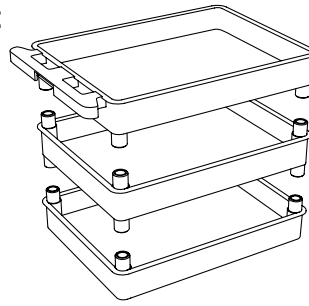

Luxor BUSTC111BU 3-Shelf Blue Tub Utility Cart

Instruction Manual

Provided by

MyBinding.com
When Image Matters.

Call Us at 1-800-944-4573

LUXOR

INNOVATIVE WORKSPACE PRODUCT SOLUTIONS

3 Shelf / Tub Cart Instructions

Parts List

Shelves may be flat or tub depending on the model purchased

A x1

B x1

C x1

Tools Required

- Rubber Mallet

D x2