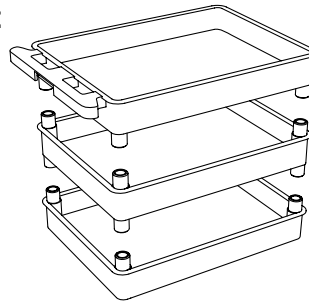

# ***Luxor STC122-BU Blue Top Tub and Middle/Bottom Flat Shelf Utility Cart***

**Instruction Manual**

*Provided by*

**MyBinding.com**  
*When Image Matters.*

Call Us at 1-800-944-4573

## Parts List

Shelves may be flat or tub depending on the model purchased

**A** x1

**B** x1

**C** x1