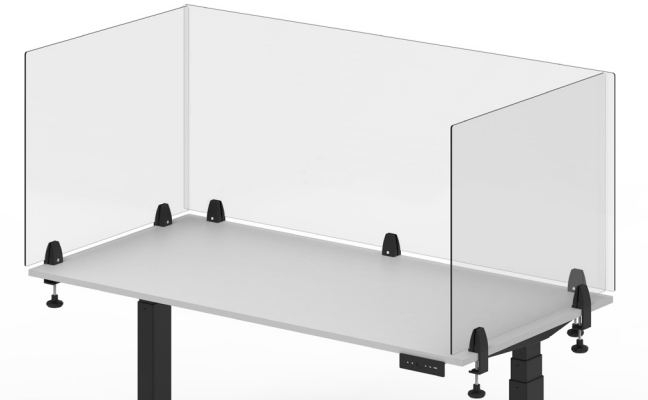

Product Specifications

Item Number	DIVCL
Panel Material	Clear acrylic (24" and 30" tall models) or frosted acrylic (30" tall models)
Panel Thickness	1/4"
Gap Between Desktop and Panel	1/2"
Clamp Material	Powder-coated aluminum
Clamp Type	Hand-adjustable side clamp (tool free attachment to edges of desks and tables)
Clamp Adjustment Range	1/4" to 1-3/4"
Required Tools for Assembly	Allen wrench (included)
Includes	1 panel and 2 or 3 clamps (see chart on page 2)
Weights and Dimensions	See chart on page 2
Cleaning	Clean with a microfiber cloth and a solution of mild dish soap and water or commercial plastic cleaners rated safe for use on acrylics.*
Marker Compatibility	Water-soluble dry-erase markers only**
Flammability Rating	UL 94, HB
Warranty	5 year limited warranty