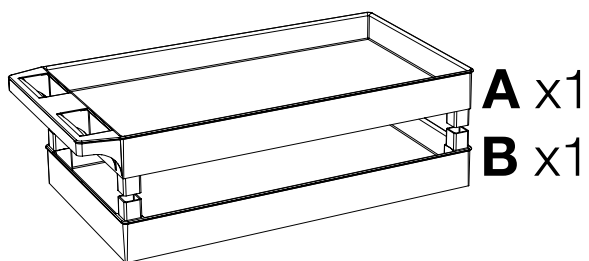

Luxor EC11-B 32" x 18"
Black 2-Tub Shelf
Utility Cart

Instruction Manual

Provided by

MyBinding.com

When Image Matters.

Call Us at 1-800-944-4573

Parts List

Tools Required

- Rubber Mallet

2 Shelf 18 x 32 Tub Cart Instructions

1

2

3

4