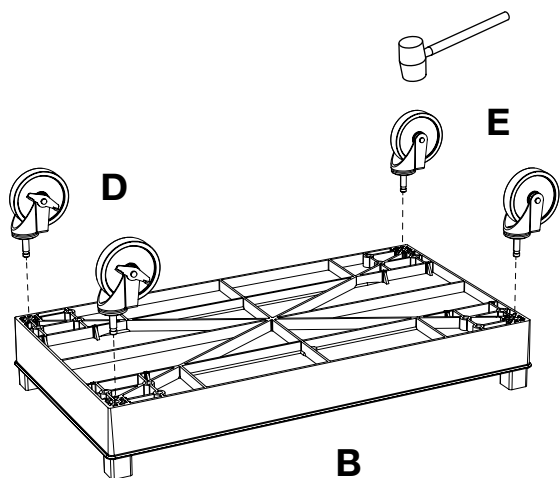

Luxor EC11-B 32" x 18"
Black 2-Tub Shelf
Utility Cart

Instruction Manual

Provided by

MyBinding.com

When Image Matters.

Call Us at 1-800-944-4573

Parts List

Tools Required

- Rubber Mallet

2 Shelf 18 x 32 Tub Cart Instructions

1

2

3

4