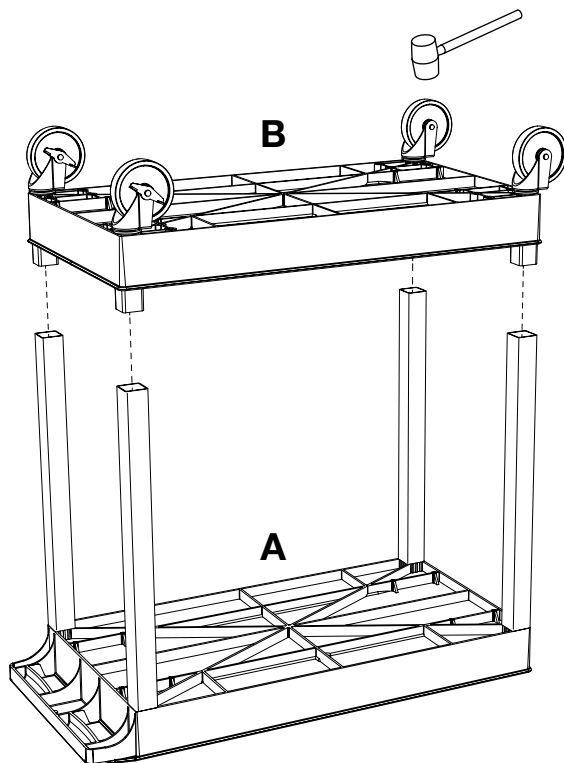

Luxor EC11-B 32" x 18"
Black 2-Tub Shelf
Utility Cart

Instruction Manual

Provided by

MyBinding.com

When Image Matters.

Call Us at 1-800-944-4573

Parts List

Tools Required

- Rubber Mallet

2 Shelf 18 x 32 Tub Cart Instructions

1

2

3

4