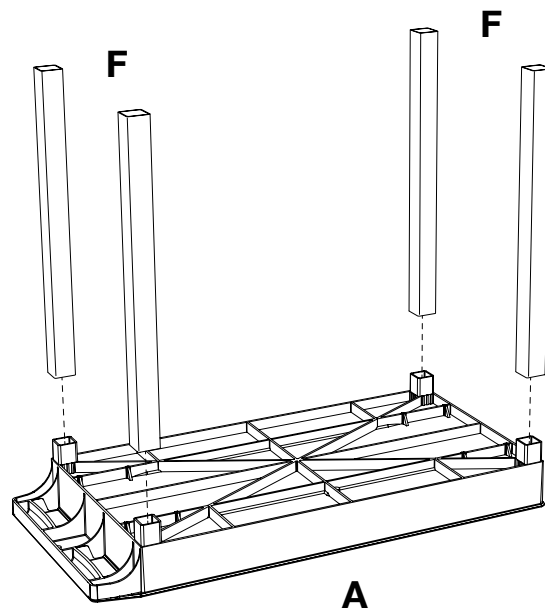

Luxor EC11-B 32" x 18"
Black 2-Tub Shelf
Utility Cart

Instruction Manual

Provided by

MyBinding.com

When Image Matters.

Call Us at 1-800-944-4573

Parts List

Tools Required

- Rubber Mallet

2 Shelf 18 x 32 Tub Cart Instructions

1

2

3

4