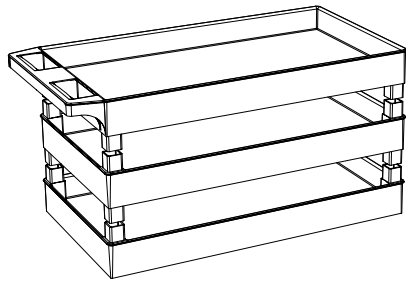

Luxor EC111SP5-G 32" x 18"
***Gray 3-Tub Shelf Utility Cart w/
Semi-Pneumatic Casters***

Instruction Manual

Provided by

MyBinding.com
When Image Matters.

Call Us at 1-800-944-4573

Parts List

A x1

C x1

B x1

F x8

D x2

E x2

G x1

J x1

H x1

Tools Required

- Rubber Mallet
- Phillips Screwdriver

3 Shelf 18 x 32 Tub Cart Instructions w/ Semi Pneumatic Casters

1

2

3

4

5

Position shelf **B** with swivel casters **D**, on or away from handle for desired steering.