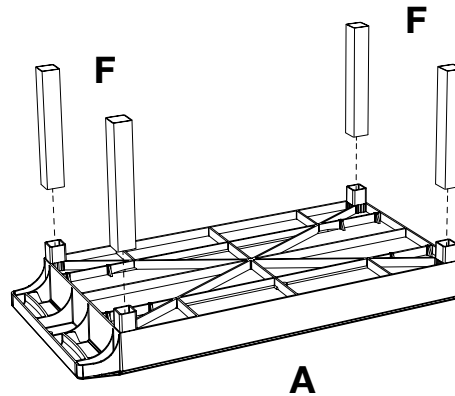

Luxor EC111SP5-G 32" x 18"
***Gray 3-Tub Shelf Utility Cart w/
Semi-Pneumatic Casters***

Instruction Manual

Provided by

MyBinding.com
When Image Matters.

Call Us at 1-800-944-4573

Parts List

A x1

C x1

B x1

F x8

D x2

E x2

G x1

J x1

H x1

Tools Required

- Rubber Mallet
- Phillips Screwdriver

3 Shelf 18 x 32 Tub Cart Instructions w/ Semi Pneumatic Casters

1

2

3

4

5

Position shelf **B** with swivel casters **D**, on or away from handle for desired steering.