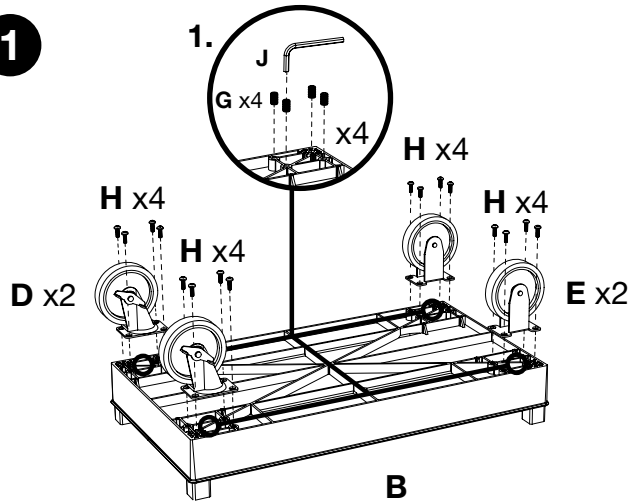

Luxor EC111SP5-G 32" x 18"
***Gray 3-Tub Shelf Utility Cart w/
Semi-Pneumatic Casters***

Instruction Manual

Provided by

MyBinding.com
When Image Matters.

Call Us at 1-800-944-4573

Parts List

A x1

C x1

B x1

F x8

D x2

E x2

G x1

J x1

H x1

Tools Required

- Rubber Mallet
- Phillips Screwdriver

3 Shelf 18 x 32 Tub Cart Instructions w/ Semi Pneumatic Casters

1

2

3

4

5

Position shelf **B** with swivel casters **D**, on or away from handle for desired steering.