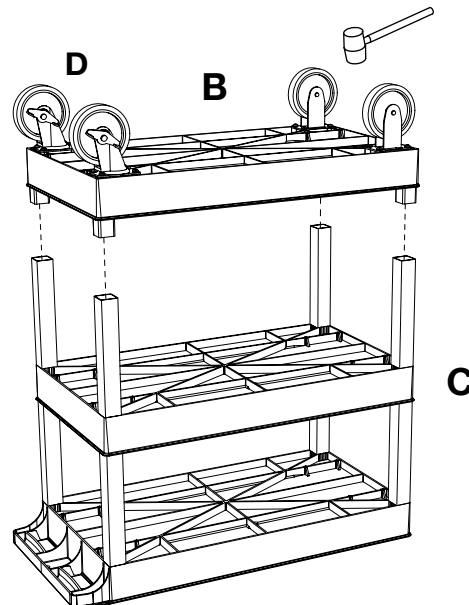

- Rubber Mallet
- Phillips Screwdriver

3 Shelf 18 x 32 Tub Cart Instructions w/ Semi Pneumatic Casters

1

2

3

4

5

Position shelf **B** with swivel casters **D**, on or away from handle for desired steering.