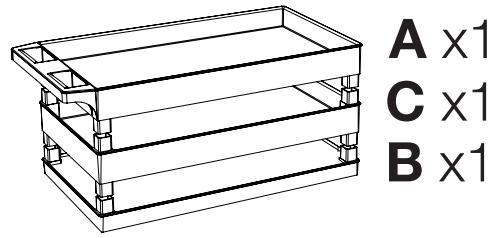

Luxor EC112-B 32" x 18"
Black 2-Tub/1-Flat Bottom
Shelf Utility Cart

Instruction Manual

Provided by

MyBinding.com
When Image Matters.

Call Us at 1-800-944-4573

F x8

D x2

E x2