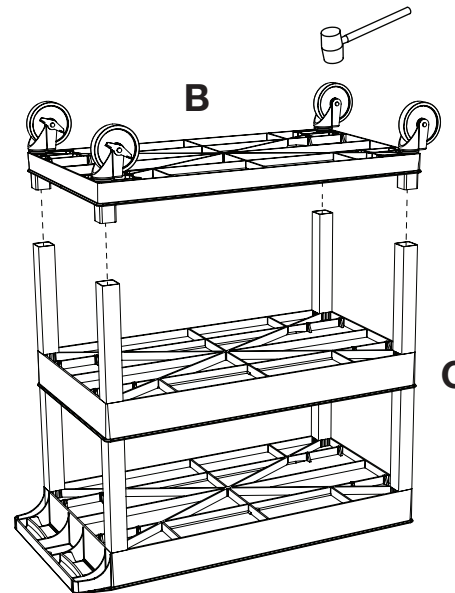

Luxor EC112-B 32" x 18"
Black 2-Tub/1-Flat Bottom
Shelf Utility Cart

Instruction Manual

Provided by

MyBinding.com
When Image Matters.

Call Us at 1-800-944-4573

F x8

D x2

E x2

1

2

3

4

5

6