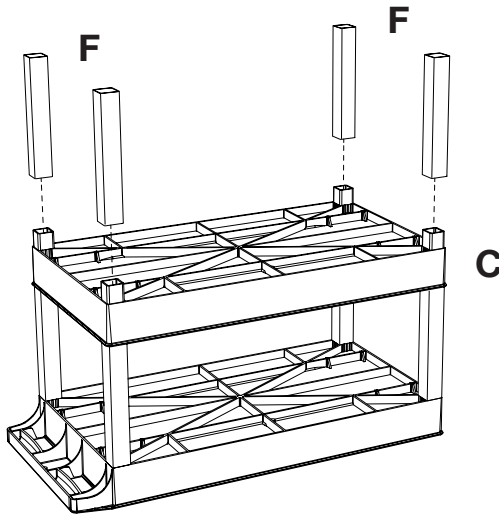

Luxor EC112-B 32" x 18"
Black 2-Tub/1-Flat Bottom
Shelf Utility Cart

Instruction Manual

Provided by

MyBinding.com
When Image Matters.

Call Us at 1-800-944-4573

F x8

D x2

E x2

1

2

3

4

5

6