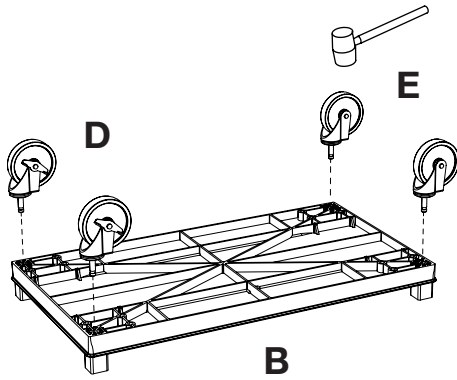

F x8

D x2

E x2

1