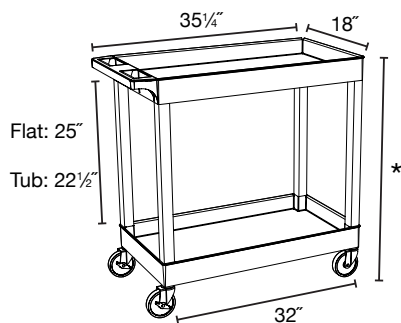

- 32" W x 18" D tub shelves are 2 1/2" in depth
- 33% More capacity than a standard 24" W x 18" D cart
- Has an ergonomic push handle molded into the top shelf, top flat shelf includes metal support bars
- Four 4" full swivel casters, two with locking brake
- Available in black or gray
- Shelves and legs are constructed with an injection molded thermoplastic resin
- 400 lb. weight capacity (evenly distributed)
- Tub shelves are 2 1/2" H, flat shelves are 1 3/4" H

Also available with optional 5" heavy duty casters, two with swivel locking brake, two stationary. These casters will increase the over all weight capacity to 500 lbs. (evenly distributed) add "HD" to the model.

EC22-G
32"W x 18"D x 33"H

EC12-B
32"W x 18"D x 32 1/2"H

**MADE IN
USA**

Measurements:

* - Varies by model

EC21-G
32"W x 18"D x 32 1/2"H

EC222-B
32"W x 18"D x 34 1/2"H

Plastic Utility Carts

EC111-G
32"W x 18"D x 36¼"H

*- Above Tub= 10½"H **- More Than Two Tub= 36¼"H
Above Flat= 12½"H More Than Two Flat= 34½"H

EC112-B
32"W x 18"D x 36¼"H

EC121-G
32"W x 18"D x 36¼"H

EC211-B
32"W x 18"D x 36¼"H