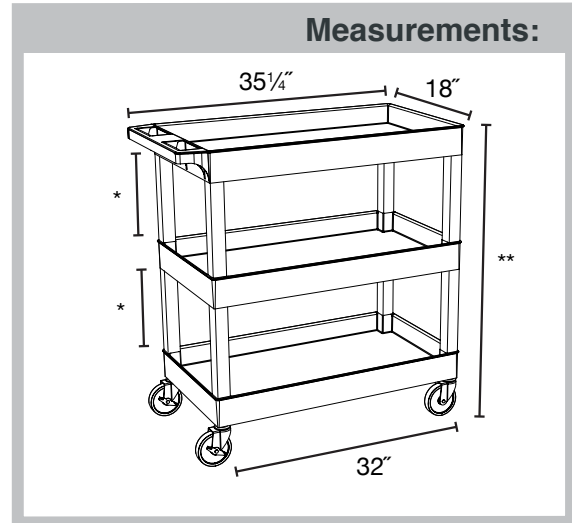

- 32" W x 18" D tub shelves are 2 1/2" in depth
- 33% More capacity than a standard 24" W x 18" D cart
- Has an ergonomic push handle molded into the top shelf, top flat shelf includes metal support bars
- Four 4" full swivel casters, two with locking brake
- Available in black or gray
- Shelves and legs are constructed with an injection molded thermoplastic resin
- 400 lb. weight capacity (evenly distributed)
- Tub shelves are 2 1/2" H, flat shelves are 1 3/4" H

EC22-G
32"W x 18"D x 33"H

EC12-B
32"W x 18"D x 32 1/2"H

**MADE IN
USA**

Measurements:

* - Varies by model

EC21-G
32"W x 18"D x 32 1/2"H

EC222-B
32"W x 18"D x 34 1/2"H

Plastic Utility Carts

EC111-G
32"W x 18"D x 36¼"H

*- Above Tub= 10½"H **- More Than Two Tub= 36¼"H
Above Flat= 12½"H More Than Two Flat= 34½"H

EC112-B
32"W x 18"D x 36¼"H

EC121-G
32"W x 18"D x 36¼"H

EC211-B
32"W x 18"D x 36¼"H

EC221-G
32"W x 18"D x 34½"H

EC212-B
32"W x 18"D x 34½"H

EC122-G
32"W x 18"D x 34½"H