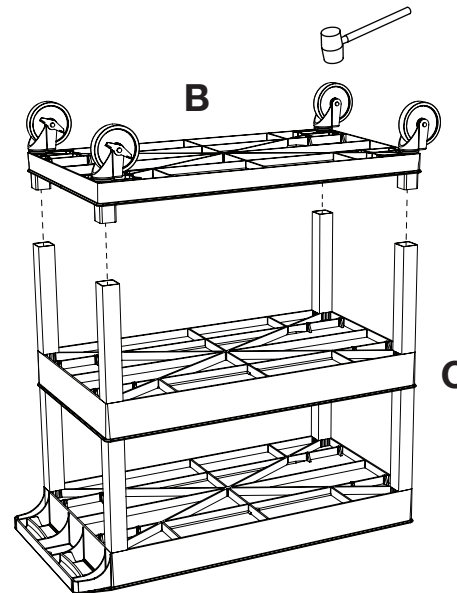

***Luxor EC112-G 32" x 18"***  
***Gray 2-Tub/1-Flat Bottom***  
***Shelf Utility Cart***

Instruction Manual

Provided by

**MyBinding.com**  
When Image Matters.

Call Us at 1-800-944-4573

**F** x8

**D** x2

**E** x2

**1**

**2**

**3**

**4**

**5**

**6**