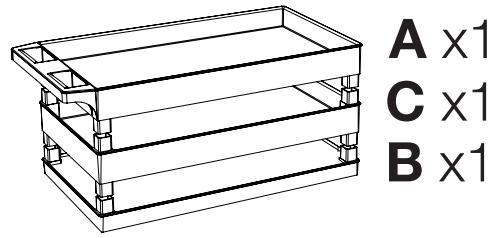

***Luxor EC112-G 32" x 18"***  
***Gray 2-Tub/1-Flat Bottom***  
***Shelf Utility Cart***

Instruction Manual

Provided by

**MyBinding.com**  
When Image Matters.

Call Us at 1-800-944-4573

**F** x8

**D** x2

**E** x2

**1**

**2**

**3**

**4**

**5**

**6**