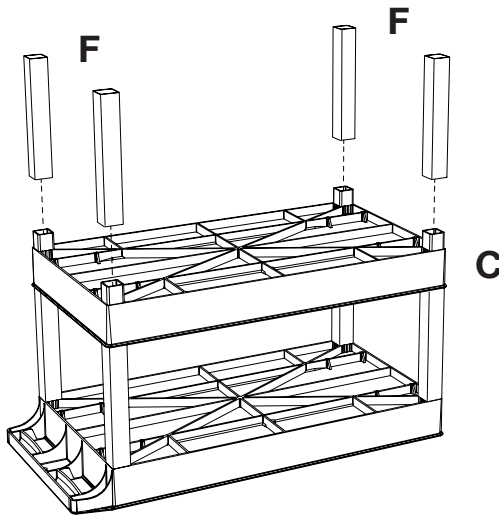

***Luxor EC112-G 32" x 18"***  
***Gray 2-Tub/1-Flat Bottom***  
***Shelf Utility Cart***

Instruction Manual

Provided by

**MyBinding.com**  
When Image Matters.

Call Us at 1-800-944-4573

**F** x8

**D** x2

**E** x2

**1**

**2**

**3**

**4**

**5**

**6**