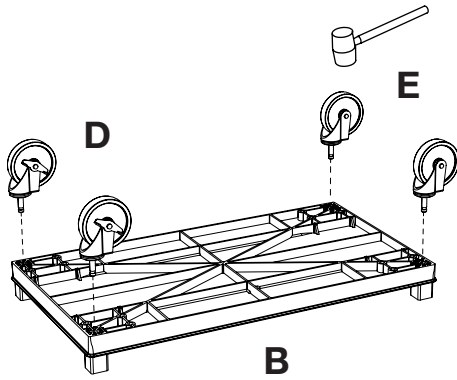

***Luxor EC112-G 32" x 18"***  
***Gray 2-Tub/1-Flat Bottom***  
***Shelf Utility Cart***

Instruction Manual

Provided by

**MyBinding.com**  
When Image Matters.

Call Us at 1-800-944-4573

**F** x8

**D** x2

**E** x2

**1**

**2**

**3**

**4**

**5**

**6**