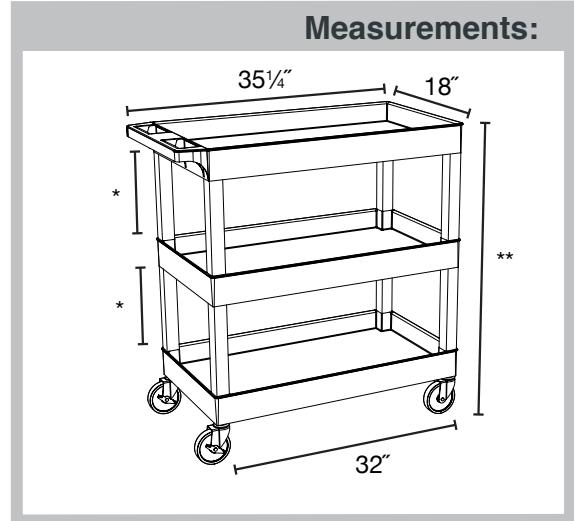

- 32" W x 18" D tub shelves are 2 1/2" in depth
- 33% More capacity than a standard 24" W x 18" D cart
- Has an ergonomic push handle molded into the top shelf, top flat shelf includes metal support bars
- Four 4" full swivel casters, two with locking brake
- Available in black or gray
- Shelves and legs are constructed with an injection molded thermoplastic resin
- 400 lb. weight capacity (evenly distributed)
- Tub shelves are 2 1/2" H, flat shelves are 1 3/4" H

EC22-G
32"W x 18"D x 33"H

EC12-B
32"W x 18"D x 32 1/2"H

**MADE IN
USA**

Measurements:

* - Varies by model

EC21-G
32"W x 18"D x 32 1/2"H

EC222-B
32"W x 18"D x 34 1/2"H

Plastic Utility Carts

EC111-G
32"W x 18"D x 36¼"H

*- Above Tub= 10½"H **- More Than Two Tub= 36¼"H
Above Flat= 12½"H More Than Two Flat= 34½"H

EC112-B
32"W x 18"D x 36¼"H

EC121-G
32"W x 18"D x 36¼"H

EC211-B
32"W x 18"D x 36¼"H

EC221-G
32"W x 18"D x 34½"H

EC212-B
32"W x 18"D x 34½"H

EC122-G
32"W x 18"D x 34½"H